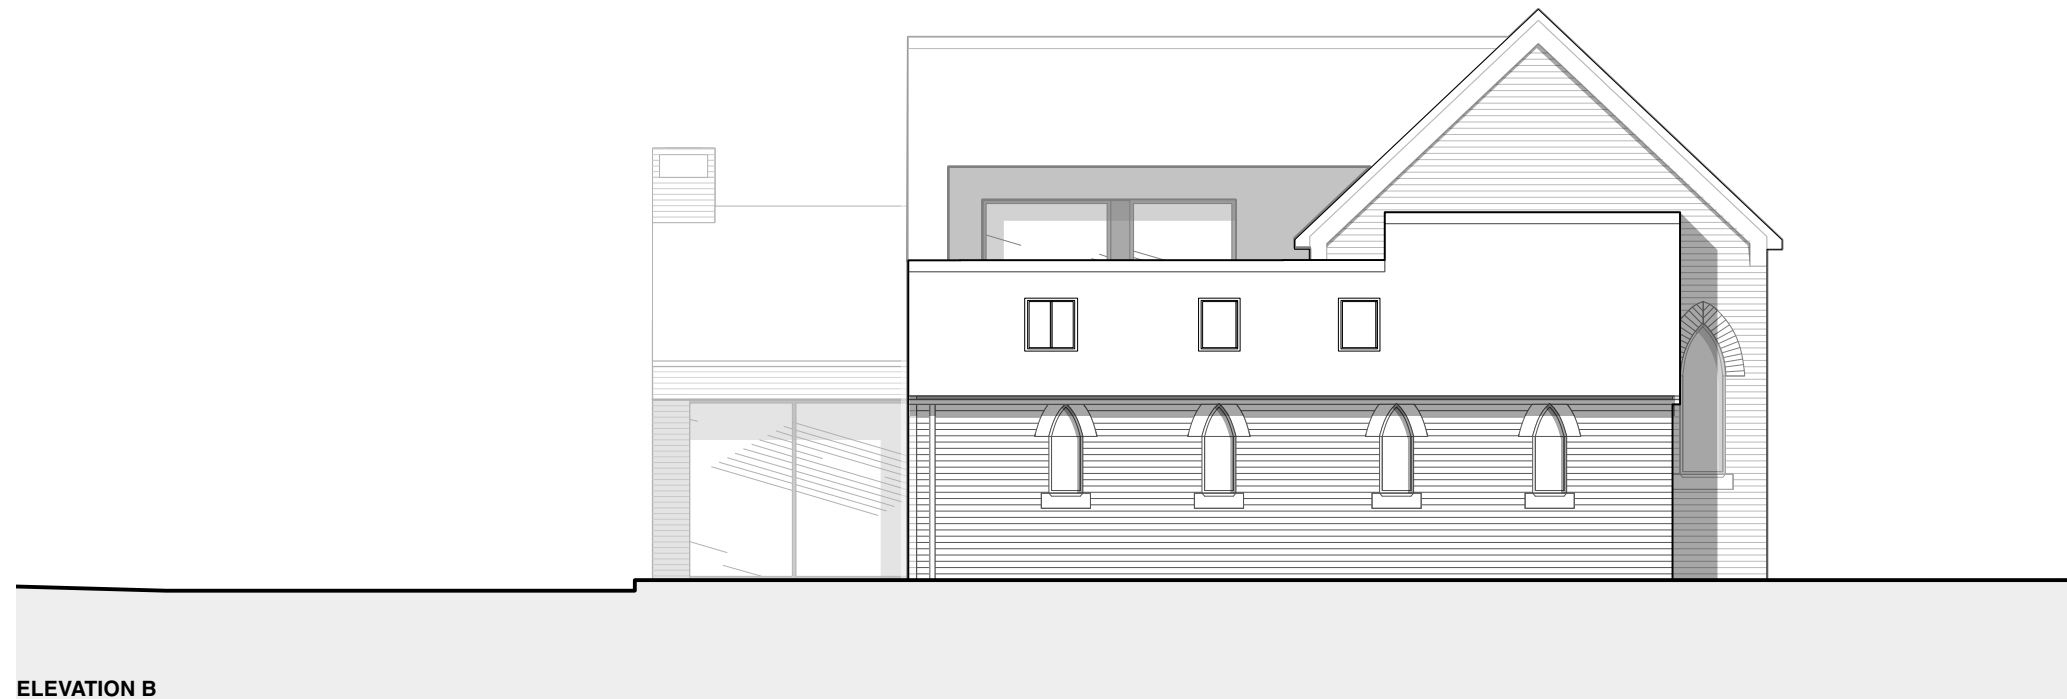

ELEVATION A

ELEVATION B

Drawing Title: Existing Elevations
Date: May 22
Drawing no: 1308-200
Scale: 1:100 @ A3
Drawn: LH

revision: A
revision notes: A 13/05/2022 Planning Submission

DK-Architects
26 Old Haymarket
Liverpool
L1 6ER
0151 231 1209 T
mail@dk-architects.com E
www.dk-architects.com W