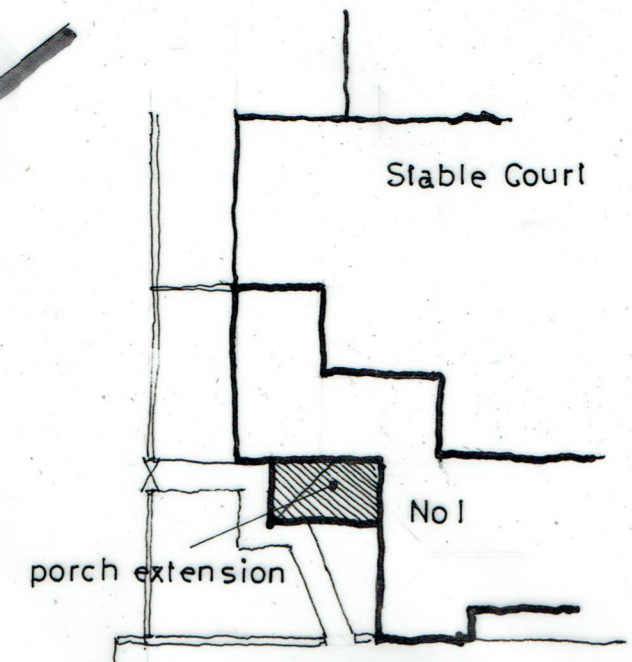

**Project:**  
**Porch at 1 Home Farm Cottages Herriard Park**  
**SURVEY**

**Client:** Mr J Jervoise

**Date:** 12 May 2021

**Scale:** 1:50

**Number:** IN 1505: 1

This drawing is copyright and remains the property of Interspace Design

**Site** 1:250

**Elevation** 1:50

**Plan** 1:50

**Interspace Design**

Canon Cottage 25 Canon Street Winchester Hampshire SO23 9JJ  
01962 843737 email: peter@interspacedesign.co.uk