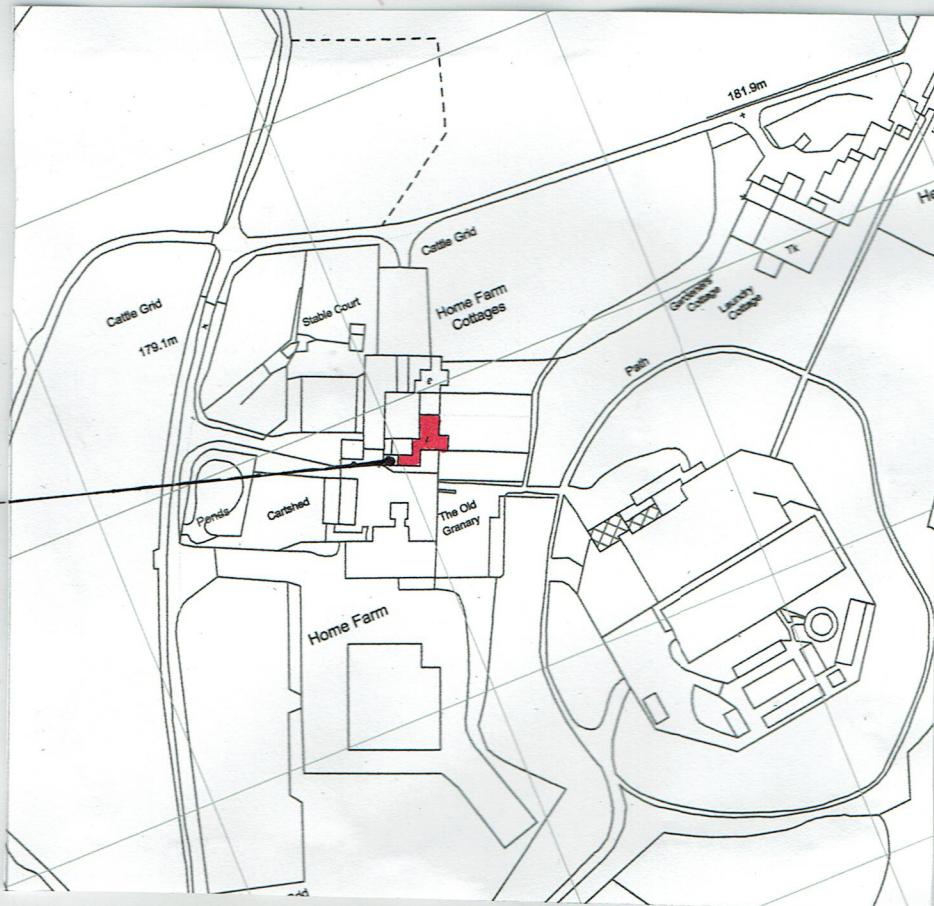

Elevation 1:50

THIS SITE

Location

DS MasterMap 1250/2500/10000 scale
Friday, November 10, 2017, ID:
BW1-00669163
maps.blackwell.co.uk

1:2500 scale print at A4, Centre: 466576 E
146172 N

Crown Copyright Ordnance Survey. Licence
no. 100041041

Project:
Porch at 1 Home Farm Cottages Herriard Park
SURVEY

Client: Mr J Jervoise **Date:** 12 May 2021

Scale: 1: 50 **Number:** IN 1505: 2

This drawing is copyright and remains the property of Interspace Design