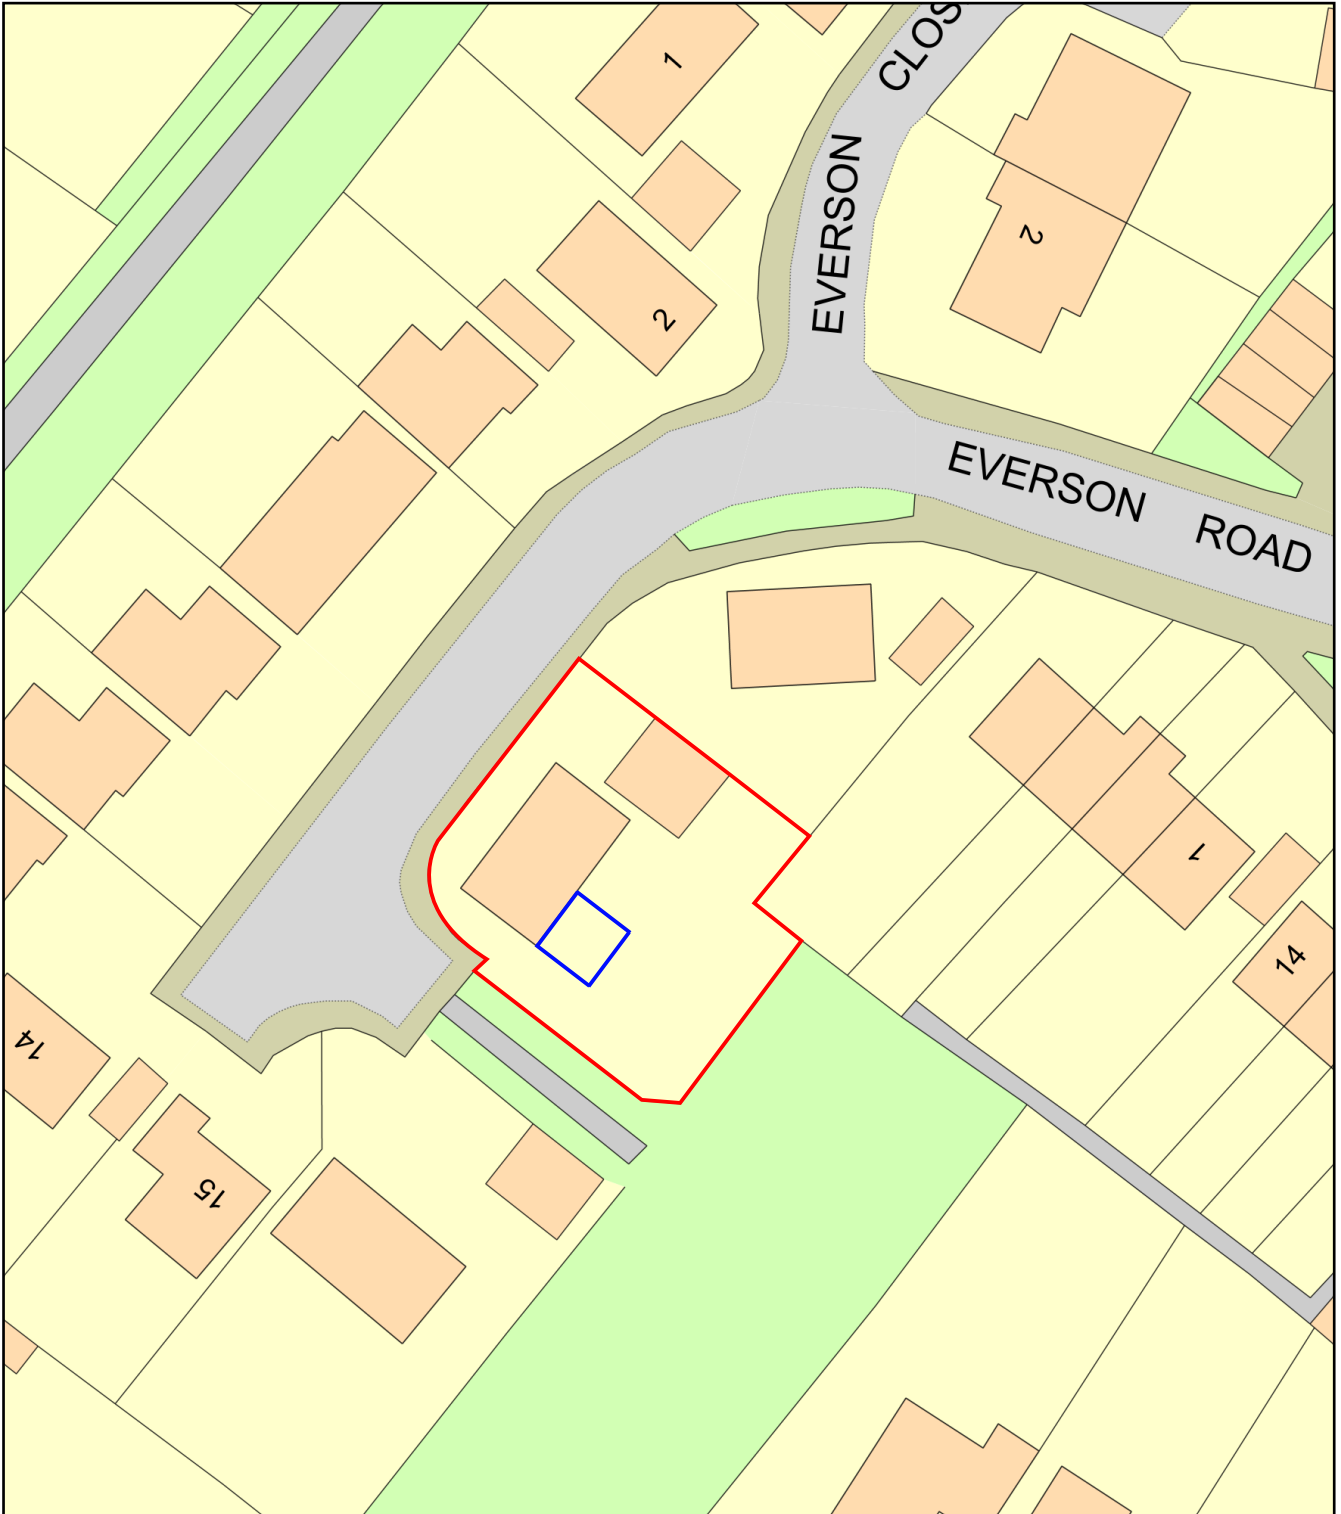

# 11 Everson Road

Plan Produced for: Garden Room Designs

Date Produced: 08 Mar 2022

Plan Reference Number: TQRQM22067200638154

Scale: 1:500 @ A4