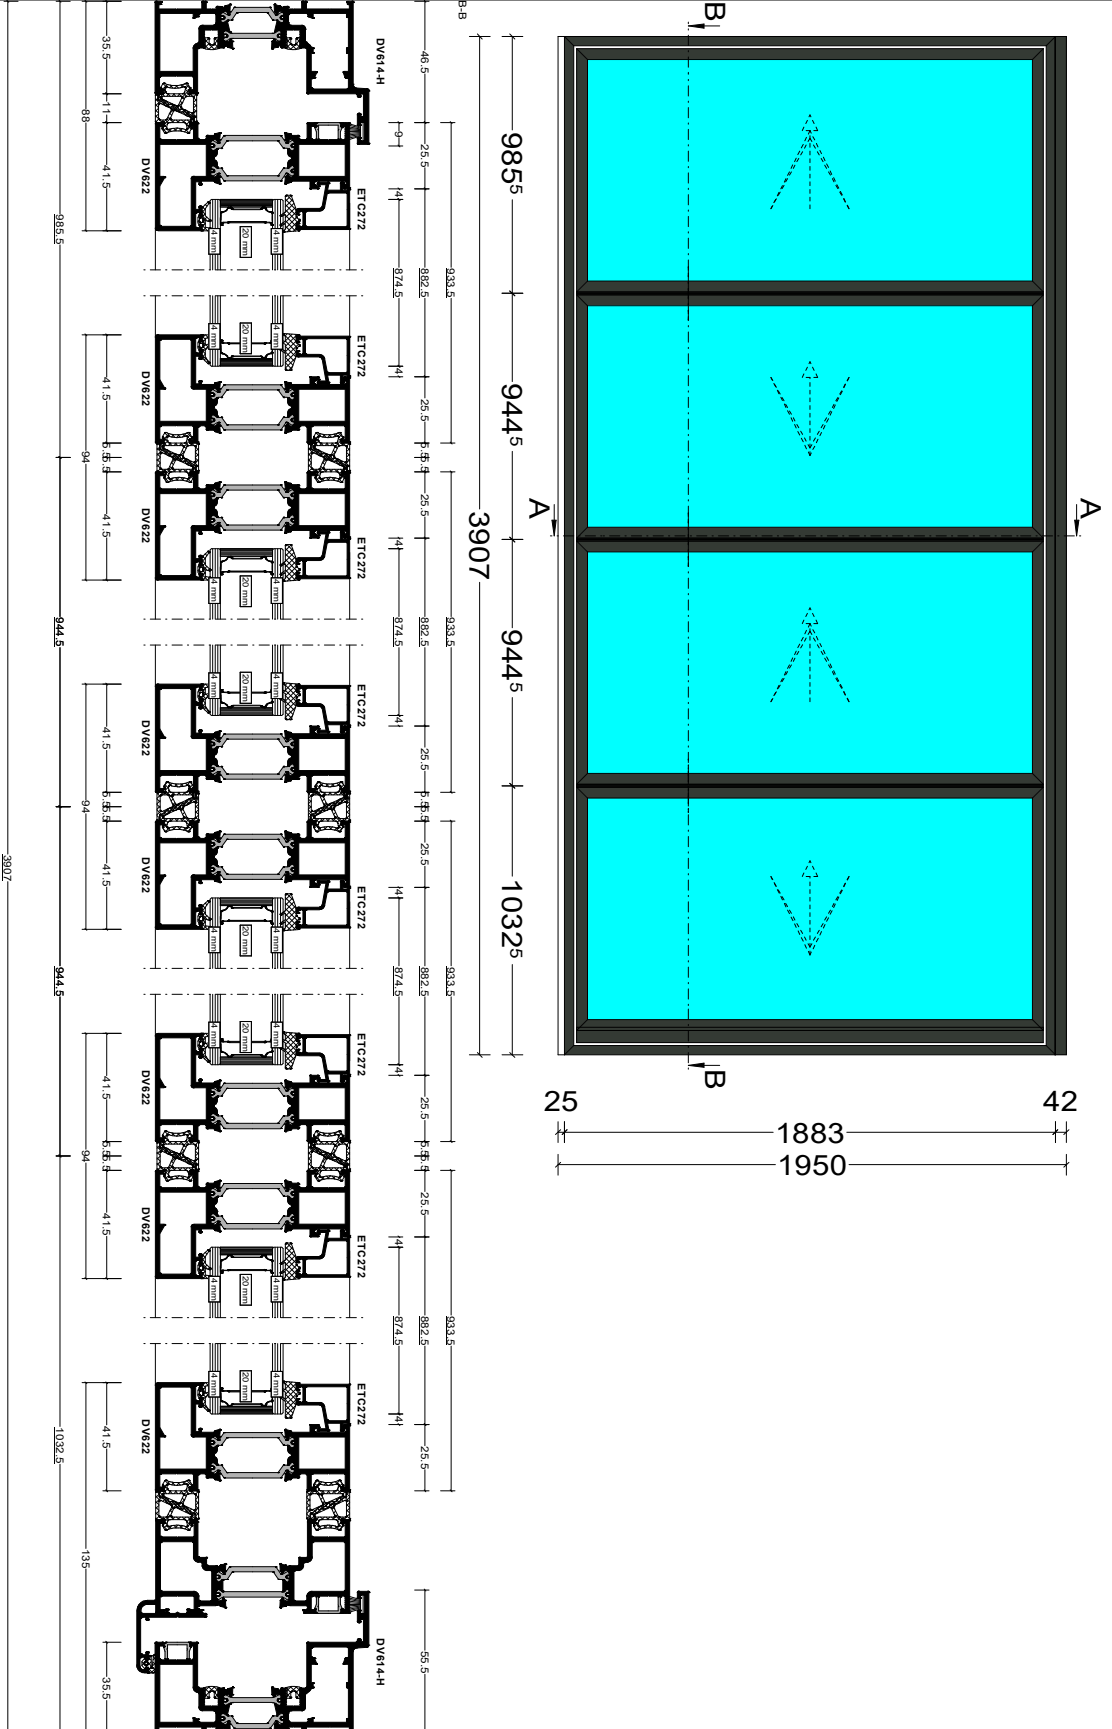

Pos. 001, Quantity: 1

Link Door

Job: Mr & Mrs Maskell - The Corner House, IP13 8BJ

System: SMA Alltherm Plus Standard Square

Exterior View

Pos: 003, Quantity: 1
 Job: Mr & Mrs Maskell - The Corner House, IP13 8BJ
 System: SMA Alltherm 800 (BETA) Square Standard
 Exterior View

Pos. 004, Quantity: 1

Living Room

4

Job: Mr & Mrs Maskell - The Corner House, IP13 8BJ

System: SMA Alitherm 800 (BETA) Square Standard

Exterior View

Pos. 005, Quantity: 1
WC

6

Job: Mr & Mrs Maskell - The Corner House, IP13 8BJ
System: SMA Alitherm 800 (BETA) Square Standard
Exterior View

Pos. 007, Quantity: 1
 Link Fixed Screen
 Job: Mr & Mrs Maskell - The Corner House, IP13 8BJ
 System: SMA Alitherm Plus Standard Square
 Exterior View