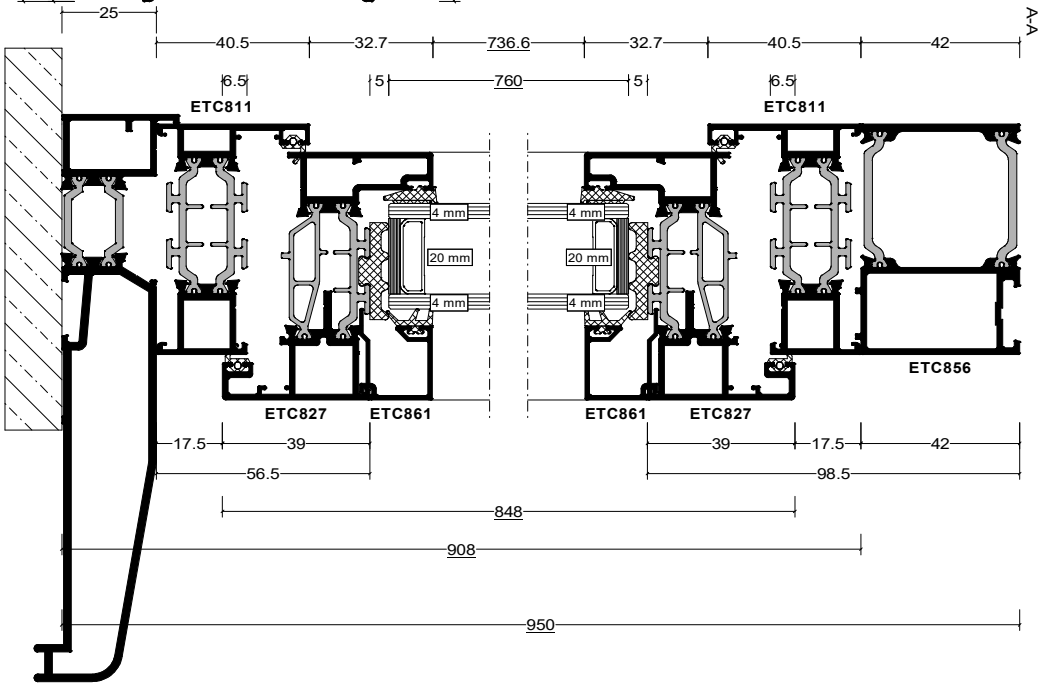

Pos. 001, Quantity: 1

Link Door

Job: Mr & Mrs Maskell - The Corner House, IP13 8BJ

System: SMA Alltherm Plus Standard Square

Exterior View

Pos: 003, Quantity: 1
 Job: Mr & Mrs Maskell - The Corner House, IP13 8BJ
 System: SMA Alltherm 800 (BETA) Square Standard
 Exterior View

Pos. 004, Quantity: 1

Living Room

4

Job: Mr & Mrs Maskell - The Corner House, IP13 8BJ

System: SMA Alitherm 800 (BETA) Square Standard

Exterior View

Pos. 005, Quantity: 1
WC

6

Job: Mr & Mrs Maskell - The Corner House, IP13 8BJ
System: SMA Alitherm 800 (BETA) Square Standard
Exterior View

Pos. 007, Quantity: 1
 Link Fixed Screen
 Job: Mr & Mrs Maskell - The Corner House, IP13 8BJ
 System: SMA Alitherm Plus Standard Square
 Exterior View