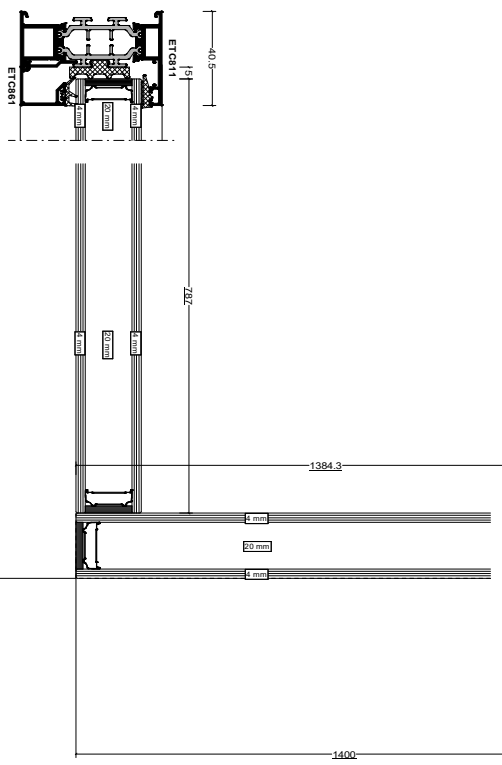

Pos. 001, Quantity: 1

Link Door

Job: Mr & Mrs Maskell - The Corner House, IP13 8BJ

System: SMA Alltherm Plus Standard Square

Exterior View

Pos: 003, Quantity: 1
 Job: Mr & Mrs Maskell - The Corner House, IP13 8BJ
 System: SMA Alltherm 800 (BETA) Square Standard
 Exterior View

Pos. 004, Quantity: 1

Living Room

4

Job: Mr & Mrs Maskell - The Corner House, IP13 8BJ

System: SMA Alitherm 800 (BETA) Square Standard

Exterior View

Pos. 005, Quantity: 1
WC

6

Job: Mr & Mrs Maskell - The Corner House, IP13 8BJ
System: SMA Alitherm 800 (BETA) Square Standard
Exterior View

Pos. 007, Quantity: 1
 Link Fixed Screen
 Job: Mr & Mrs Maskell - The Corner House, IP13 8BJ
 System: SMA Alitherm Plus Standard Square
 Exterior View