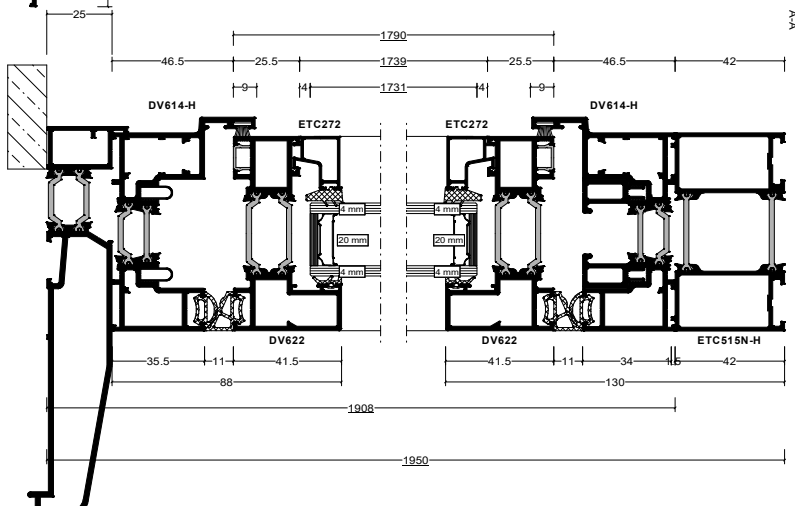

Pos. 001, Quantity: 1

Link Door

Job: Mr & Mrs Maskell - The Corner House, IP13 8BJ

System: SMA Alltherm Plus Standard Square

Exterior View

Pos: 003, Quantity: 1
 Job: Mr & Mrs Maskell - The Corner House, IP13 8BJ
 System: SMA Alltherm 800 (BETA) Square Standard
 Exterior View

Pos. 004, Quantity: 1

Living Room

4

Job: Mr & Mrs Maskell - The Corner House, IP13 8BJ

System: SMA Alitherm 800 (BETA) Square Standard

Exterior View

Pos. 005, Quantity: 1
WC

6

Job: Mr & Mrs Maskell - The Corner House, IP13 8BJ
System: SMA Alitherm 800 (BETA) Square Standard
Exterior View

Pos. 007, Quantity: 1
 Link Fixed Screen
 Job: Mr & Mrs Maskell - The Corner House, IP13 8BJ
 System: SMA Alitherm Plus Standard Square
 Exterior View