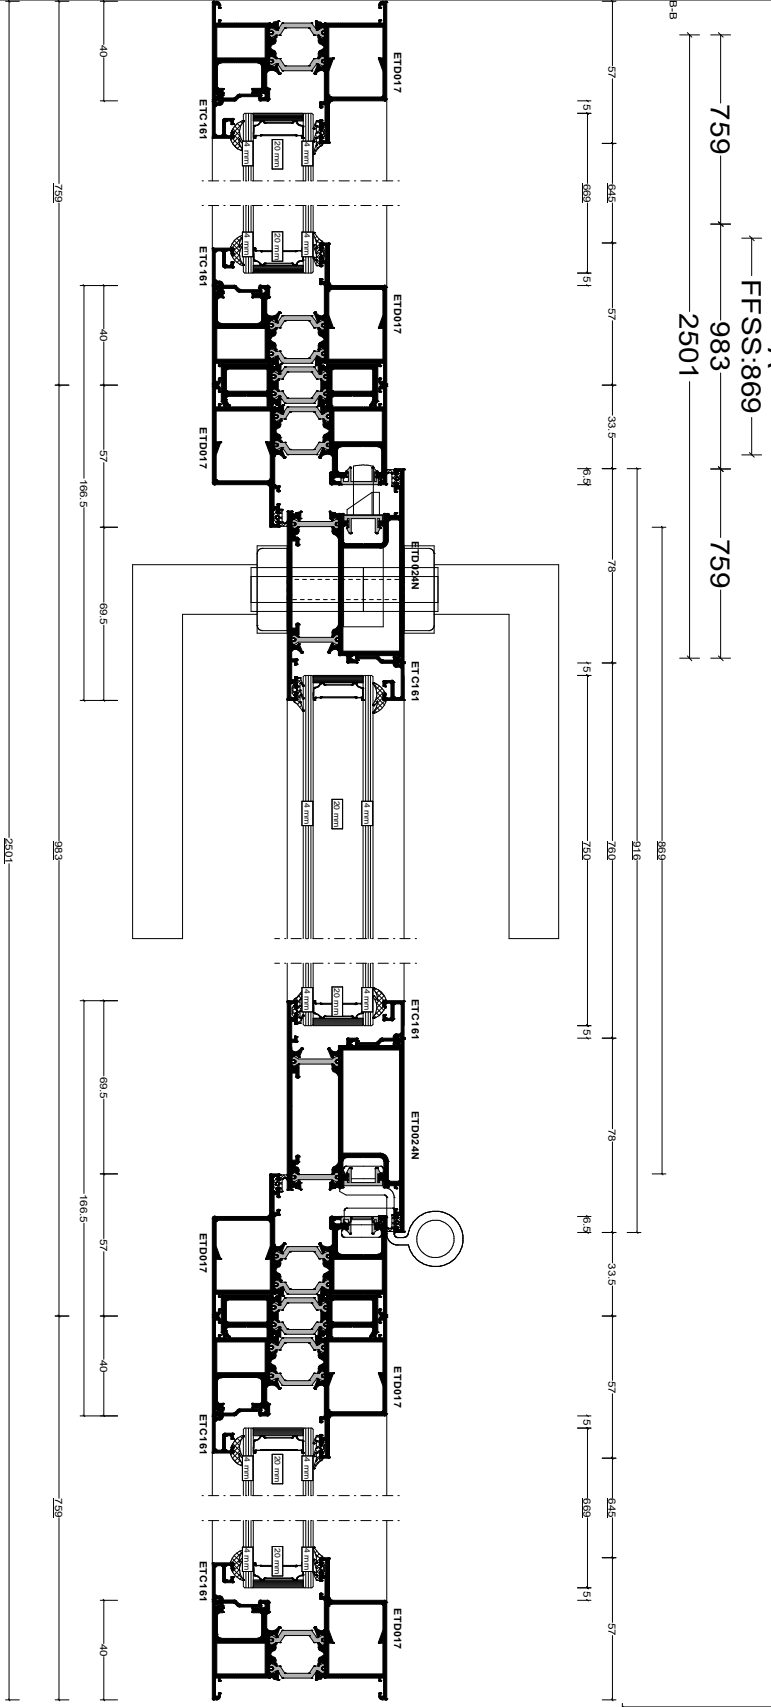

Pos. 001, Quantity: 1

Link Door

Job: Mr & Mrs Maskell - The Corner House, IP13 8BJ

System: SMA Alltherm Plus Standard Square

Exterior View

Pos: 003, Quantity: 1
 Job: Mr & Mrs Maskell - The Corner House, IP13 8BJ
 System: SMA Alltherm 800 (BETA) Square Standard
 Exterior View

Pos. 004, Quantity: 1

Living Room

4

Job: Mr & Mrs Maskell - The Corner House, IP13 8BJ

System: SMA Alitherm 800 (BETA) Square Standard

Exterior View

Pos. 005, Quantity: 1
WC

6

Job: Mr & Mrs Maskell - The Corner House, IP13 8BJ
System: SMA Alitherm 800 (BETA) Square Standard
Exterior View

Pos. 007, Quantity: 1
 Link Fixed Screen
 Job: Mr & Mrs Maskell - The Corner House, IP13 8BJ
 System: SMA Alitherm Plus Standard Square
 Exterior View