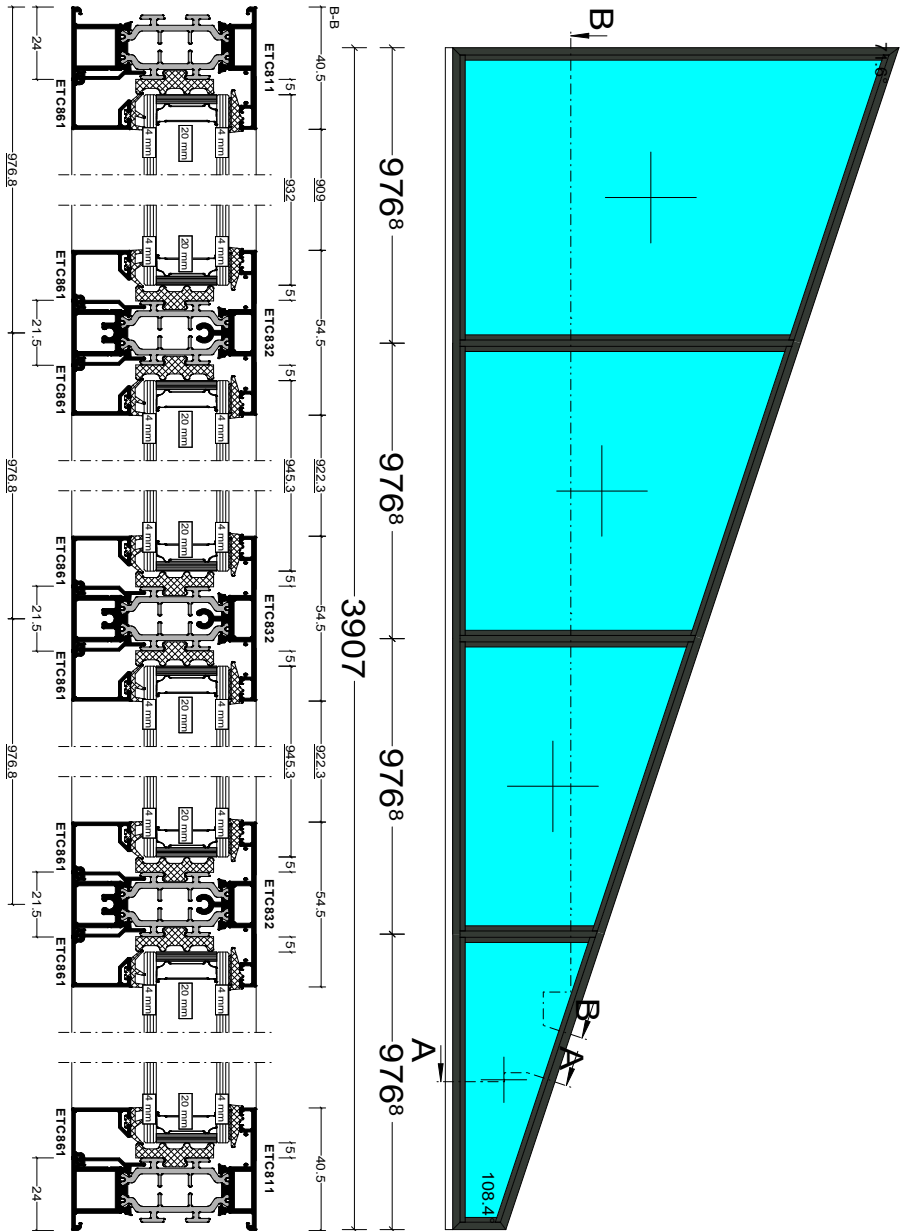

Pos. 001, Quantity: 1

Link Door

Job: Mr & Mrs Maskell - The Corner House, IP13 8BJ

System: SMA Alltherm Plus Standard Square

Exterior View

Pos: 003, Quantity: 1
 Job: Mr & Mrs Maskell - The Corner House, IP13 8BJ
 System: SMA Alltherm 800 (BETA) Square Standard
 Exterior View

Pos. 004, Quantity: 1

Living Room

4

Job: Mr & Mrs Maskell - The Corner House, IP13 8BJ

System: SMA Alitherm 800 (BETA) Square Standard

Exterior View

Pos. 005, Quantity: 1
WC

6

Job: Mr & Mrs Maskell - The Corner House, IP13 8BJ
System: SMA Alitherm 800 (BETA) Square Standard
Exterior View

Pos. 007, Quantity: 1
 Link Fixed Screen
 Job: Mr & Mrs Maskell - The Corner House, IP13 8BJ
 System: SMA Alitherm Plus Standard Square
 Exterior View