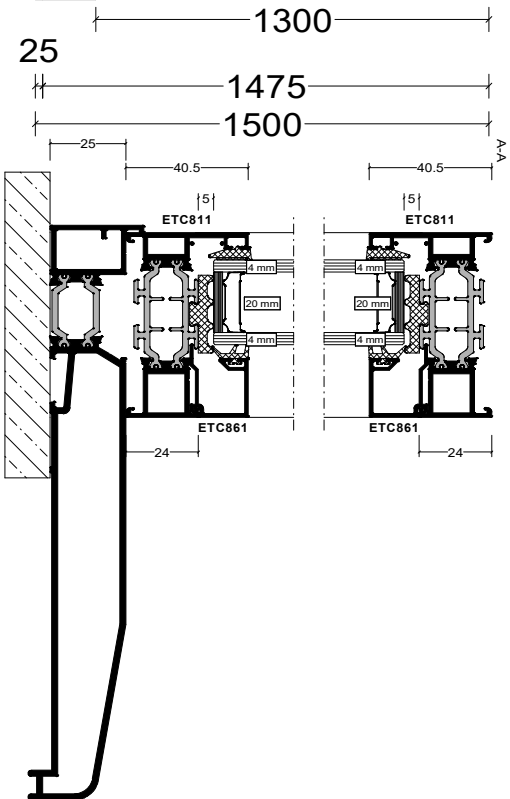

Pos. 001, Quantity: 1

Link Door

Job: Mr & Mrs Maskell - The Corner House, IP13 8BJ

System: SMA Alltherm Plus Standard Square

Exterior View

Pos: 003, Quantity: 1
 Job: Mr & Mrs Maskell - The Corner House, IP13 8BJ
 System: SMA Alltherm 800 (BETA) Square Standard
 Exterior View

Pos. 004, Quantity: 1

Living Room

4

Job: Mr & Mrs Maskell - The Corner House, IP13 8BJ

System: SMA Alitherm 800 (BETA) Square Standard

Exterior View

Pos. 005, Quantity: 1
WC

6

Job: Mr & Mrs Maskell - The Corner House, IP13 8BJ
System: SMA Alitherm 800 (BETA) Square Standard
Exterior View

Pos. 007, Quantity: 1
 Link Fixed Screen
 Job: Mr & Mrs Maskell - The Corner House, IP13 8BJ
 System: SMA Alitherm Plus Standard Square
 Exterior View