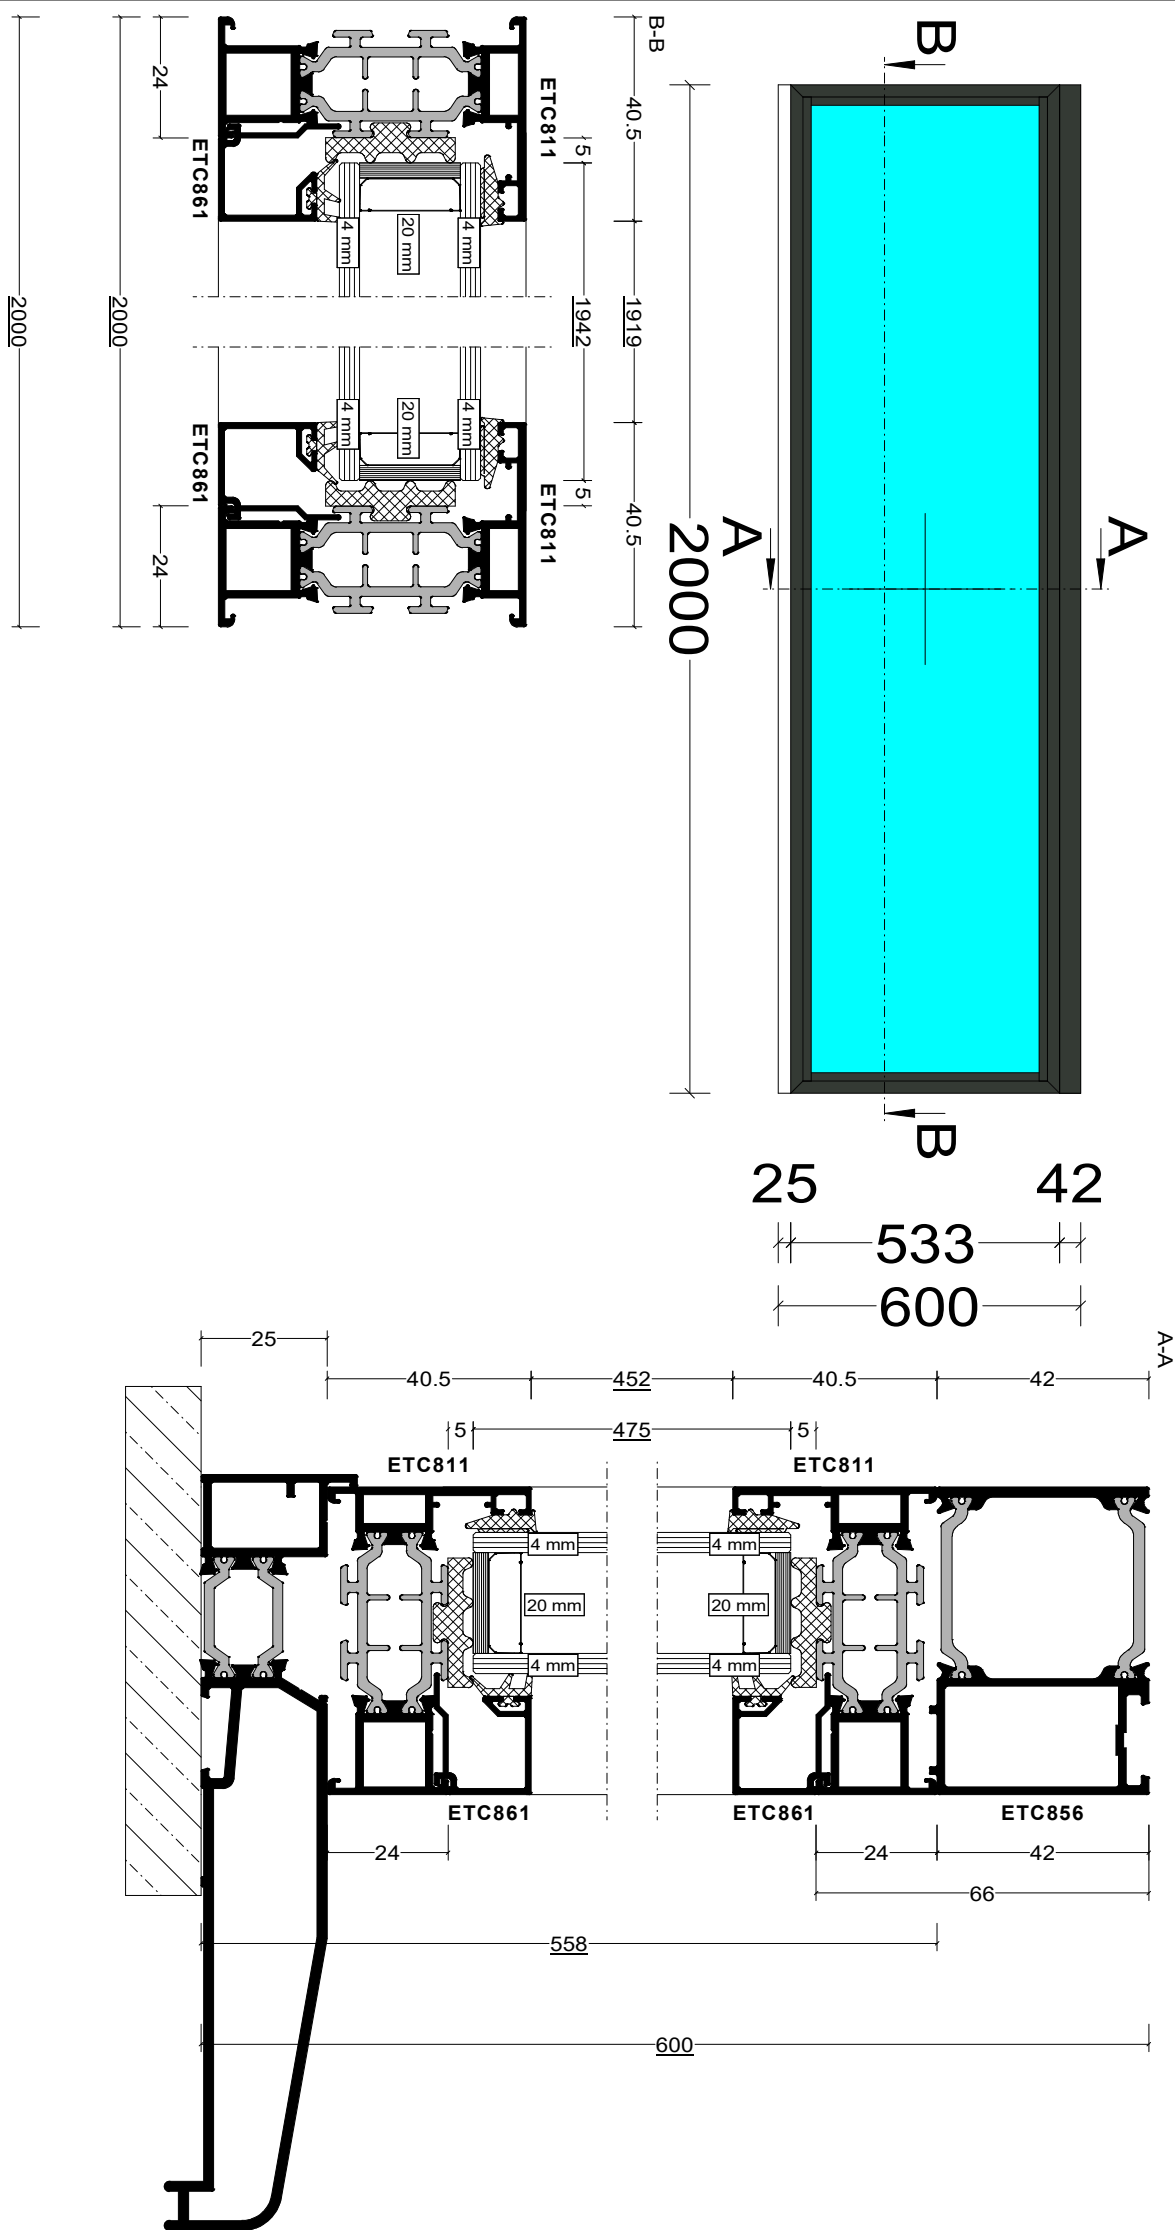

Pos. 001, Quantity: 1

Link Door

Job: Mr & Mrs Maskell - The Corner House, IP13 8BJ

System: SMA Alltherm Plus Standard Square

Exterior View

Pos: 003, Quantity: 1
 Job: Mr & Mrs Maskell - The Corner House, IP13 8BJ
 System: SMA Alltherm 800 (BETA) Square Standard
 Exterior View

Pos. 004, Quantity: 1

Living Room

4

Job: Mr & Mrs Maskell - The Corner House, IP13 8BJ

System: SMA Alitherm 800 (BETA) Square Standard

Exterior View

Pos. 005, Quantity: 1
WC

6

Job: Mr & Mrs Maskell - The Corner House, IP13 8BJ
System: SMA Alitherm 800 (BETA) Square Standard
Exterior View

Pos. 007, Quantity: 1
 Link Fixed Screen
 Job: Mr & Mrs Maskell - The Corner House, IP13 8BJ
 System: SMA Alitherm Plus Standard Square
 Exterior View