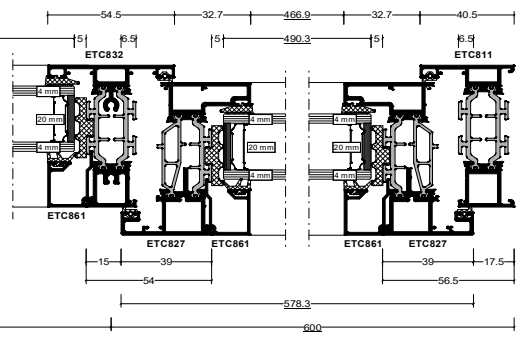

Pos. 004, Quantity: 1

Living Room

4

Job: Mr & Mrs Maskell - The Corner House, IP13 8BJ

System: SMA Alitherm 800 (BETA) Square Standard

Exterior View

Pos. 005, Quantity: 1
WC

6

Job: Mr & Mrs Maskell - The Corner House, IP13 8BJ
System: SMA Alitherm 800 (BETA) Square Standard
Exterior View

Pos. 007, Quantity: 1
 Link Fixed Screen
 Job: Mr & Mrs Maskell - The Corner House, IP13 8BJ
 System: SMA Alitherm Plus Standard Square
 Exterior View