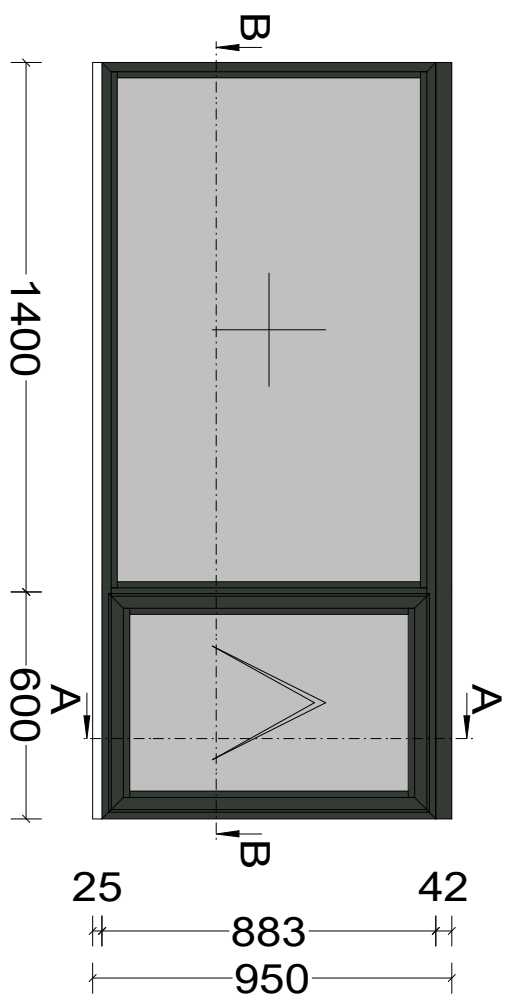

Pos. 001, Quantity: 1

Link Door

Job: Mr & Mrs Maskell - The Corner House, IP13 8BJ

System: SMA Alltherm Plus Standard Square

Exterior View

Pos: 003, Quantity: 1
 Job: Mr & Mrs Maskell - The Corner House, IP13 8BJ
 System: SMA Alltherm 800 (BETA) Square Standard
 Exterior View

Pos. 004, Quantity: 1

Living Room

4

Job: Mr & Mrs Maskell - The Corner House, IP13 8BJ

System: SMA Alitherm 800 (BETA) Square Standard

Exterior View

Pos. 005, Quantity: 1
WC

6

Job: Mr & Mrs Maskell - The Corner House, IP13 8BJ
System: SMA Alitherm 800 (BETA) Square Standard
Exterior View

Pos. 007, Quantity: 1
 Link Fixed Screen
 Job: Mr & Mrs Maskell - The Corner House, IP13 8BJ
 System: SMA Alitherm Plus Standard Square
 Exterior View