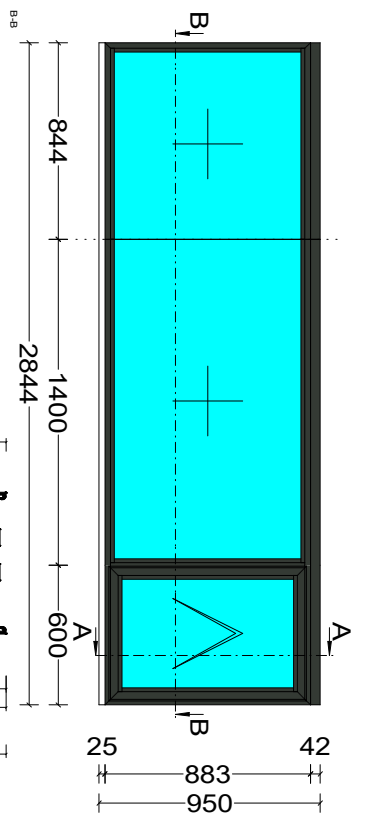

Pos. 001, Quantity: 1

Link Door

Job: Mr & Mrs Maskell - The Corner House, IP13 8BJ

System: SMA Alltherm Plus Standard Square

Exterior View

Pos: 003, Quantity: 1
 Job: Mr & Mrs Maskell - The Corner House, IP13 8BJ
 System: SMA Alltherm 800 (BETA) Square Standard
 Exterior View

Pos. 004, Quantity: 1

Living Room

4

Job: Mr & Mrs Maskell - The Corner House, IP13 8BJ

System: SMA Alitherm 800 (BETA) Square Standard

Exterior View

Pos. 005, Quantity: 1
WC

6

Job: Mr & Mrs Maskell - The Corner House, IP13 8BJ
System: SMA Alitherm 800 (BETA) Square Standard
Exterior View

Pos. 007, Quantity: 1
 Link Fixed Screen
 Job: Mr & Mrs Maskell - The Corner House, IP13 8BJ
 System: SMA Alitherm Plus Standard Square
 Exterior View