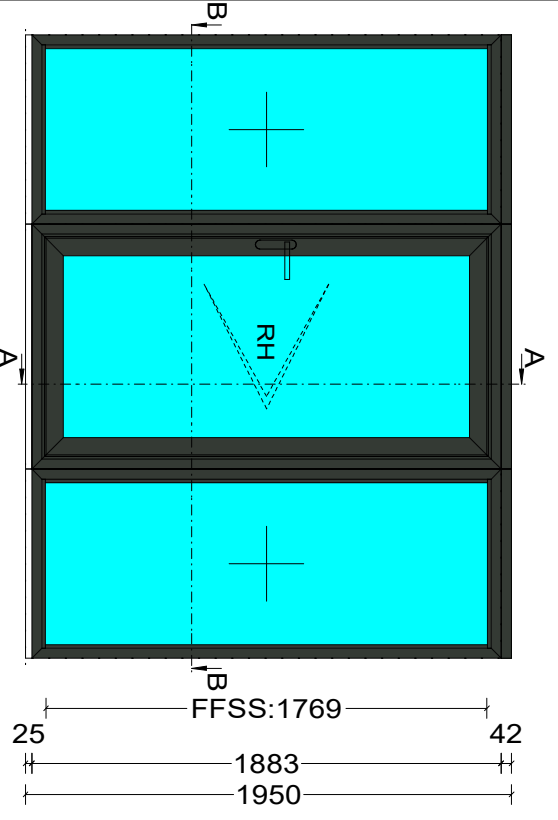

Pos. 001, Quantity: 1

Link Door

Job: Mr & Mrs Maskell - The Corner House, IP13 8BJ

System: SMA Alltherm Plus Standard Square

Exterior View

Pos: 003, Quantity: 1
 Job: Mr & Mrs Maskell - The Corner House, IP13 8BJ
 System: SMA Alltherm 800 (BETA) Square Standard
 Exterior View

Pos. 004, Quantity: 1

Living Room

4

Job: Mr & Mrs Maskell - The Corner House, IP13 8BJ

System: SMA Alitherm 800 (BETA) Square Standard

Exterior View

Pos. 005, Quantity: 1
WC

6

Job: Mr & Mrs Maskell - The Corner House, IP13 8BJ
System: SMA Alitherm 800 (BETA) Square Standard
Exterior View

Pos. 007, Quantity: 1
 Link Fixed Screen
 Job: Mr & Mrs Maskell - The Corner House, IP13 8BJ
 System: SMA Alitherm Plus Standard Square
 Exterior View