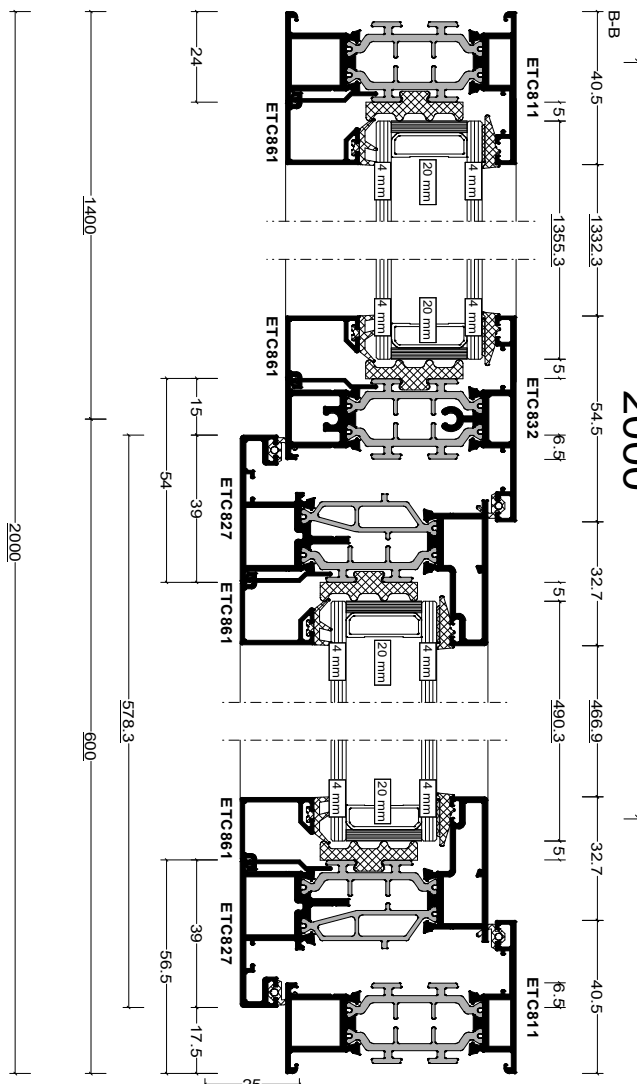

Pos. 001, Quantity: 1

Link Door

Job: Mr & Mrs Maskell - The Corner House, IP13 8BJ

System: SMA Alltherm Plus Standard Square

Exterior View

Pos: 003, Quantity: 1
 Job: Mr & Mrs Maskell - The Corner House, IP13 8BJ
 System: SMA Alltherm 800 (BETA) Square Standard
 Exterior View

Pos. 004, Quantity: 1

Living Room

4

Job: Mr & Mrs Maskell - The Corner House, IP13 8BJ

System: SMA Alitherm 800 (BETA) Square Standard

Exterior View

Pos. 005, Quantity: 1
WC

6

Job: Mr & Mrs Maskell - The Corner House, IP13 8BJ
System: SMA Alitherm 800 (BETA) Square Standard
Exterior View

Pos. 007, Quantity: 1
 Link Fixed Screen
 Job: Mr & Mrs Maskell - The Corner House, IP13 8BJ
 System: SMA Alitherm Plus Standard Square
 Exterior View