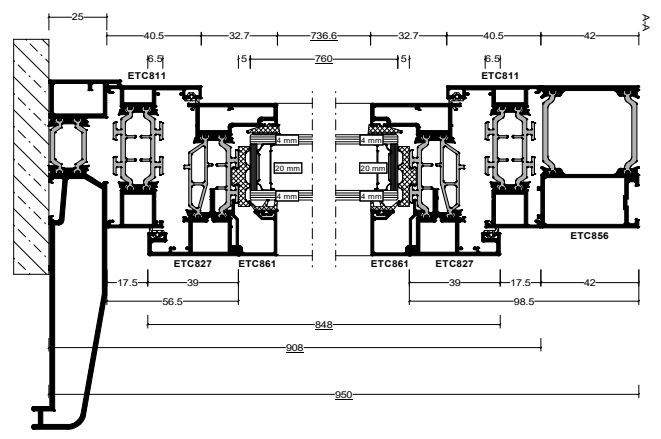

Pos. 004, Quantity: 1

Living Room

4

Job: Mr & Mrs Maskell - The Corner House, IP13 8BJ

System: SMA Alitherm 800 (BETA) Square Standard

Exterior View

Pos. 005, Quantity: 1
WC

6

Job: Mr & Mrs Maskell - The Corner House, IP13 8BJ
System: SMA Alitherm 800 (BETA) Square Standard
Exterior View

Pos. 007, Quantity: 1
 Link Fixed Screen
 Job: Mr & Mrs Maskell - The Corner House, IP13 8BJ
 System: SMA Alitherm Plus Standard Square
 Exterior View