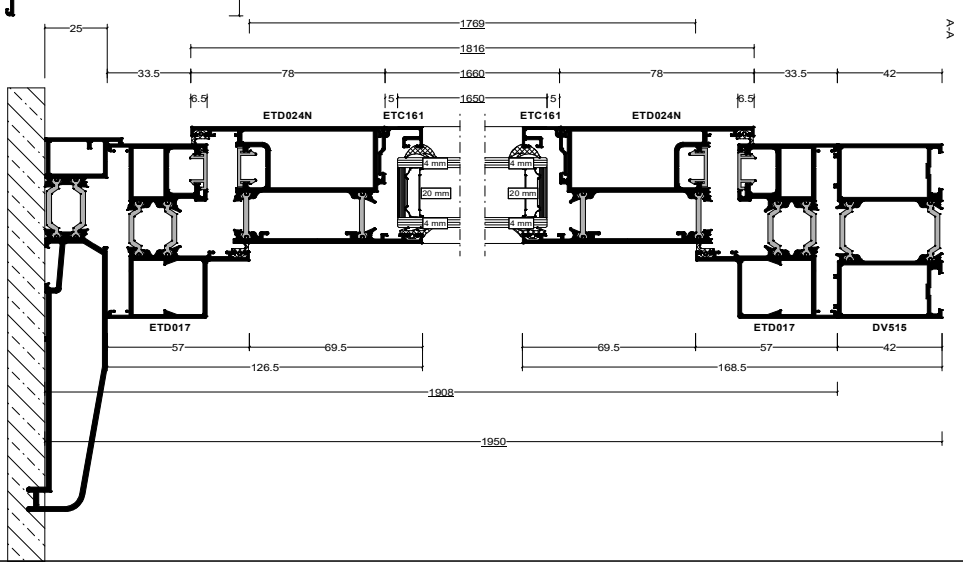

Pos. 001, Quantity: 1

Link Door

Job: Mr & Mrs Maskell - The Corner House, IP13 8BJ

System: SMA Alltherm Plus Standard Square

Exterior View

Pos: 003, Quantity: 1
 Job: Mr & Mrs Maskell - The Corner House, IP13 8BJ
 System: SMA Alltherm 800 (BETA) Square Standard
 Exterior View

Pos. 004, Quantity: 1

Living Room

4

Job: Mr & Mrs Maskell - The Corner House, IP13 8BJ

System: SMA Alitherm 800 (BETA) Square Standard

Exterior View

Pos. 005, Quantity: 1
WC

6

Job: Mr & Mrs Maskell - The Corner House, IP13 8BJ
System: SMA Alitherm 800 (BETA) Square Standard
Exterior View

Pos. 007, Quantity: 1
 Link Fixed Screen
 Job: Mr & Mrs Maskell - The Corner House, IP13 8BJ
 System: SMA Alitherm Plus Standard Square
 Exterior View