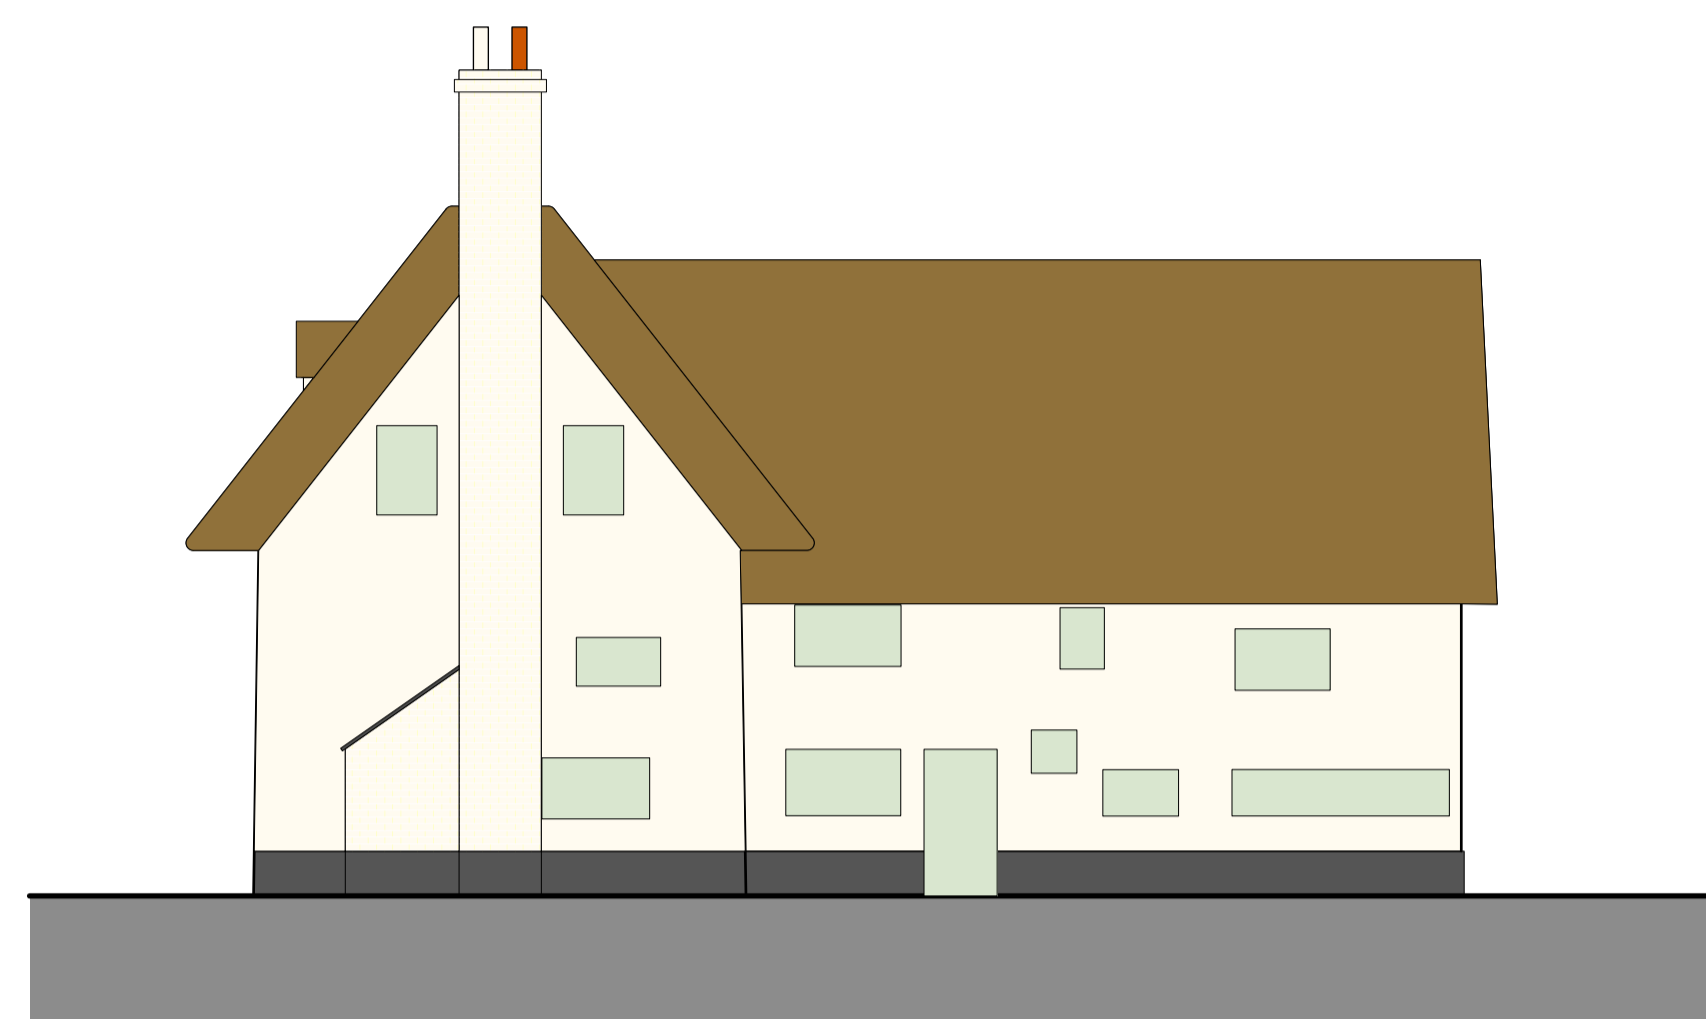

ELEVATIONS SHOWN FOR CONTEXT

SOUTH

EAST

GLAZED SCREEN ELEVATION 1:50

NORTH

WEST

<p>Rev</p> <p><b>Beech ARCHITECTS</b>          Church Farm Barn          The Street          Thornston          Suffolk          IP23 7JR          www.beecharchitects.com          e enquiries@beecharchitects.com          t 01379 678442</p>			
<p>CLIENT          Mike Dellavedova</p>			
<p>PROJECT          Grove Farm,          Monk Soham,          Woodbridge          IP13 7EL</p>			
<p>DRAWING          Existing Elevations</p>			
SCALE	DATE	DRAWN BY	CHECKED
1:100 @ A1	April 2022		
DRAWING NUMBER	JOB NUMBER	STATUS	REV
03	644	Not For Construction	