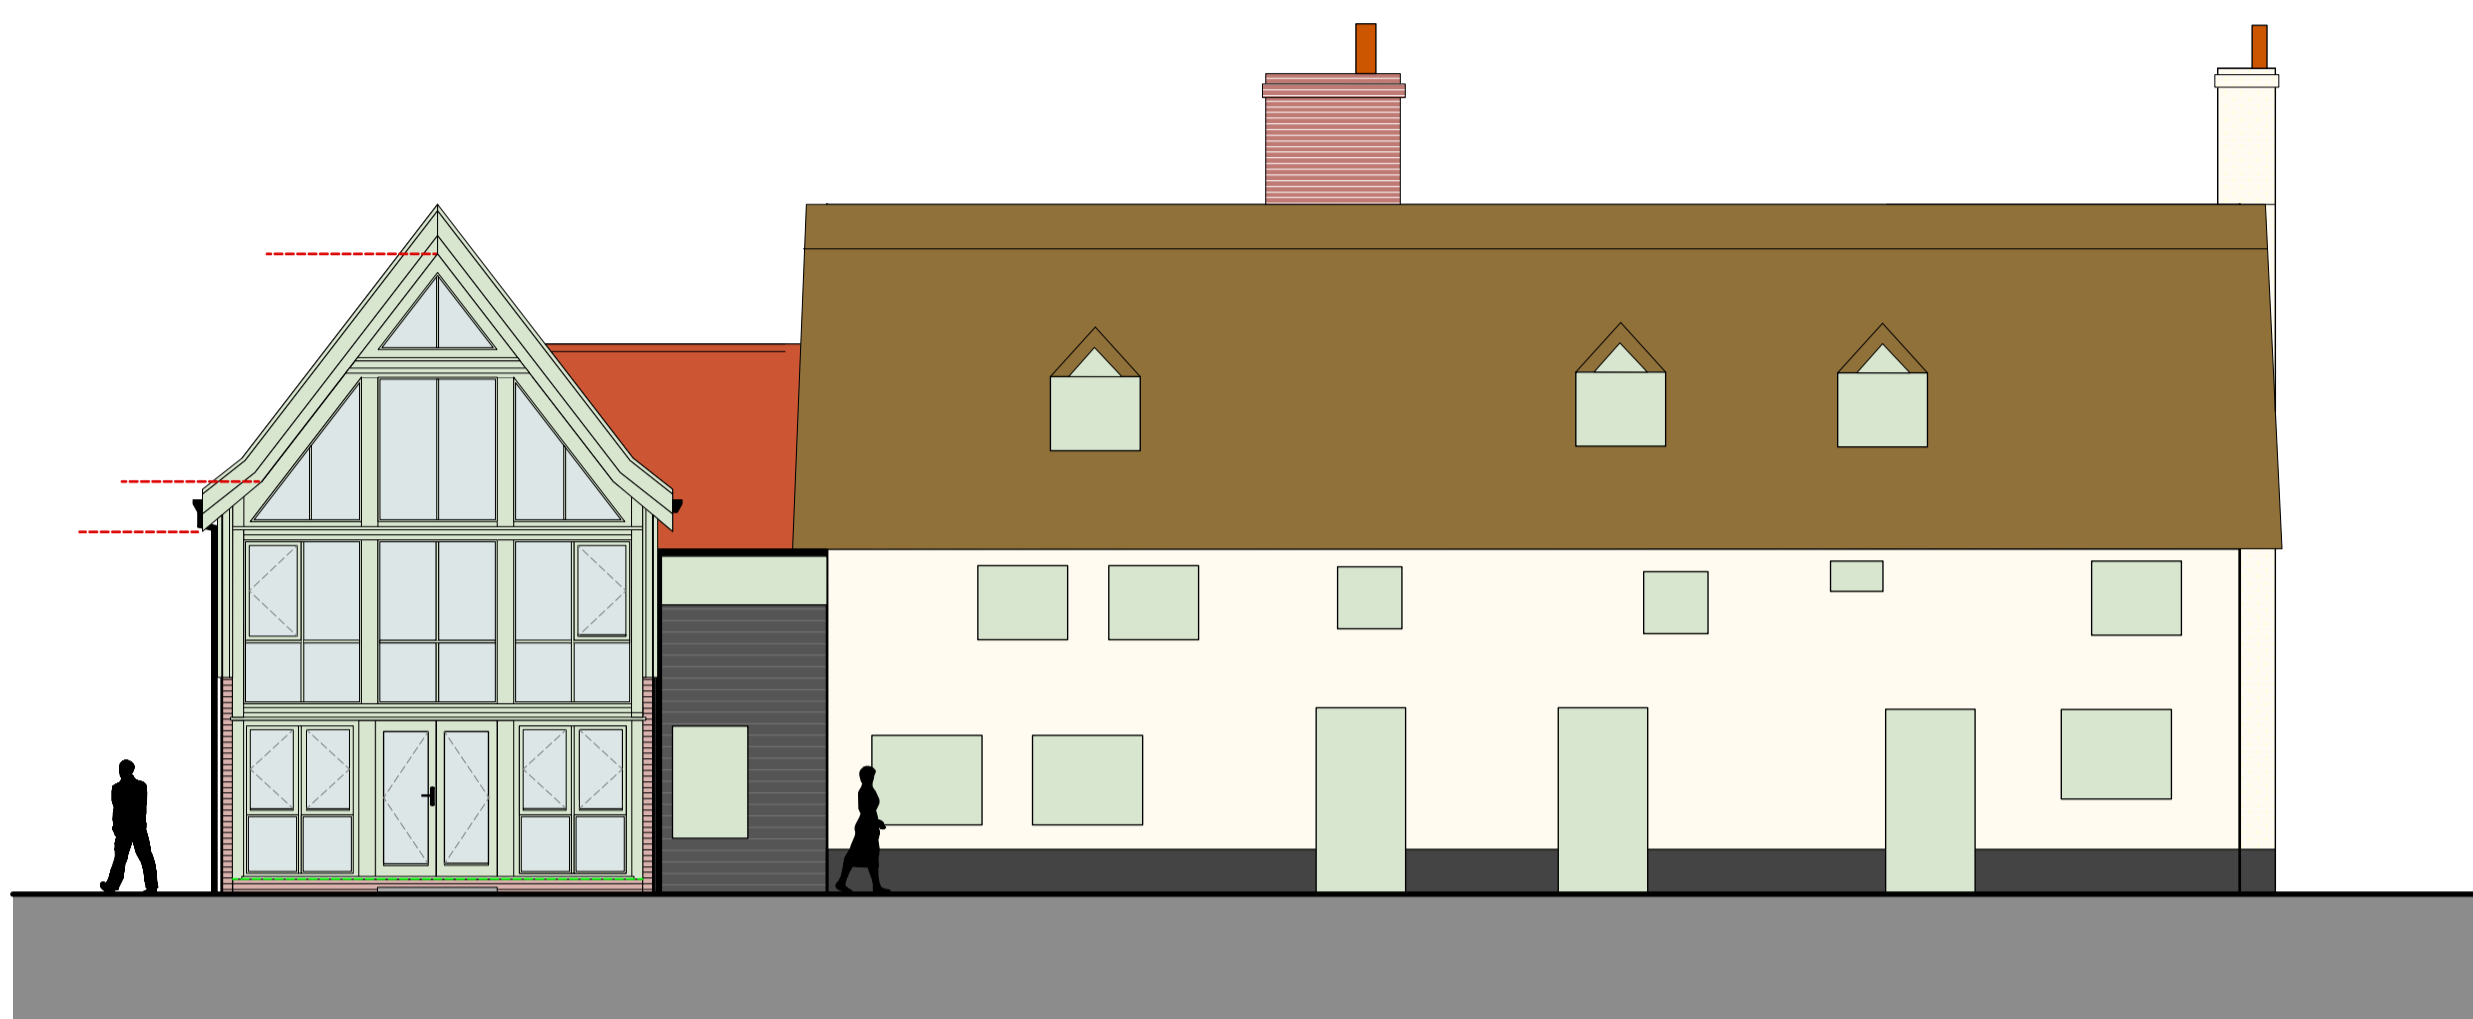

ELEVATIONS SHOWN FOR CONTEXT

SOUTH

EAST

GLAZED SCREEN ELEVATION 1:50

NORTH

WEST

<p>Rev</p> <p><b>Beech ARCHITECTS</b>          Church Farm Barn          The Street          Thornston          Suffolk          IP23 7JR          www.beecharchitects.com          e enquiries@beecharchitects.com          t 01379 678442</p>			
<p>CLIENT          Mike Dellavedova</p>			
<p>PROJECT          Grove Farm,          Monk Soham,          Woodbridge          IP13 7EL</p>			
<p>DRAWING          Existing Elevations</p>			
SCALE	DATE	DRAWN BY	CHECKED
1:100 @ A1	April 2022		
DRAWING NUMBER	JOB NUMBER	STATUS	REV
03	644	Not For Construction	