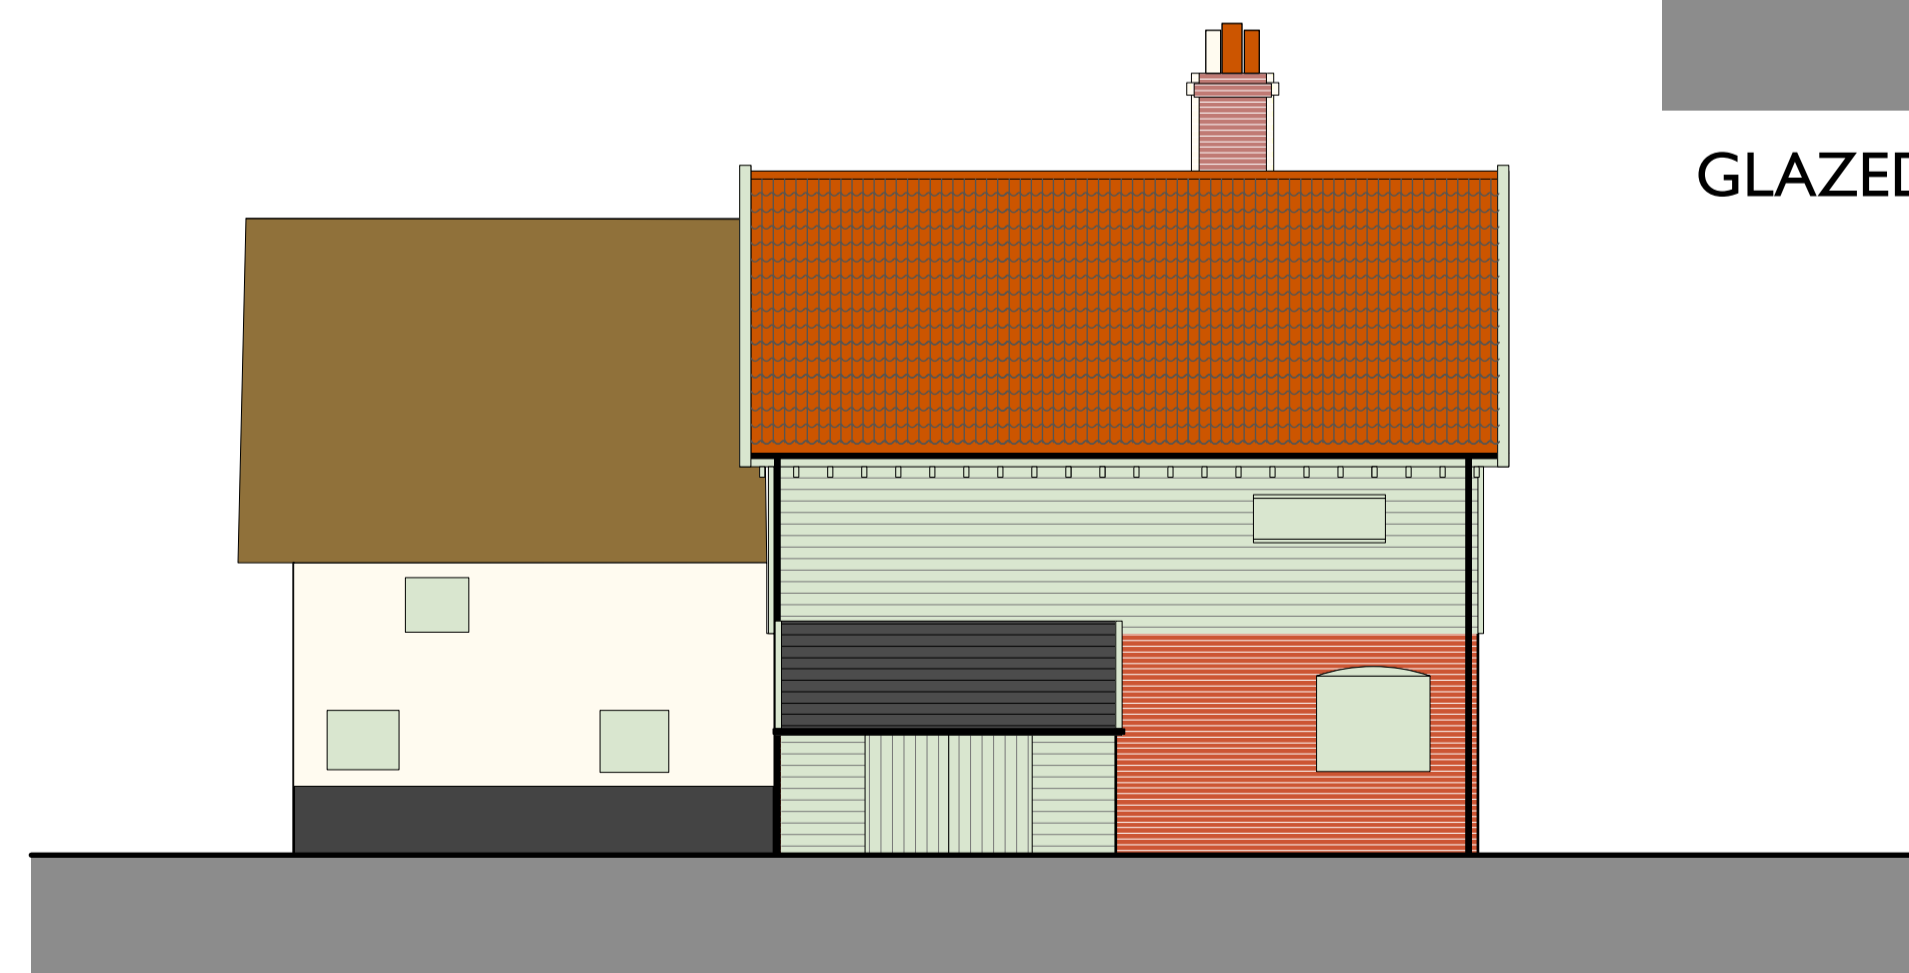

ELEVATIONS SHOWN FOR CONTEXT

SOUTH

EAST

GLAZED SCREEN ELEVATION 1:50

NORTH

WEST

<p>Rev</p> <p><b>Beech ARCHITECTS</b>          Church Farm Barn          The Street          Thornston          Suffolk          IP23 7JR          www.beecharchitects.com          e enquiries@beecharchitects.com          t 01379 678442</p>			
<p>CLIENT          Mike Dellavedova</p>			
<p>PROJECT          Grove Farm,          Monk Soham,          Woodbridge          IP13 7EL</p>			
<p>DRAWING          Existing Elevations</p>			
SCALE	DATE	DRAWN BY	CHECKED
1:100 @ A1	April 2022		
DRAWING NUMBER	JOB NUMBER	STATUS	REV
03	644	Not For Construction	