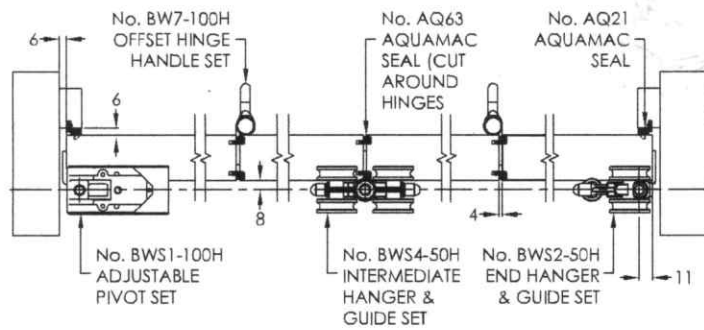

4+0 PANEL OUTWARD OPENING SYSTEM - CLOSED
(SHOWN WITHOUT TRACK OR HEAD SECTION)

4+0 PANEL OUTWARD OPENING SYSTEM - OPEN
(SHOWN WITHOUT HEAD SECTION)

4+0 PANEL OUTWARD OPENING SYSTEM - CLOSED
(TYPICAL OUTSIDE ELEVATION)