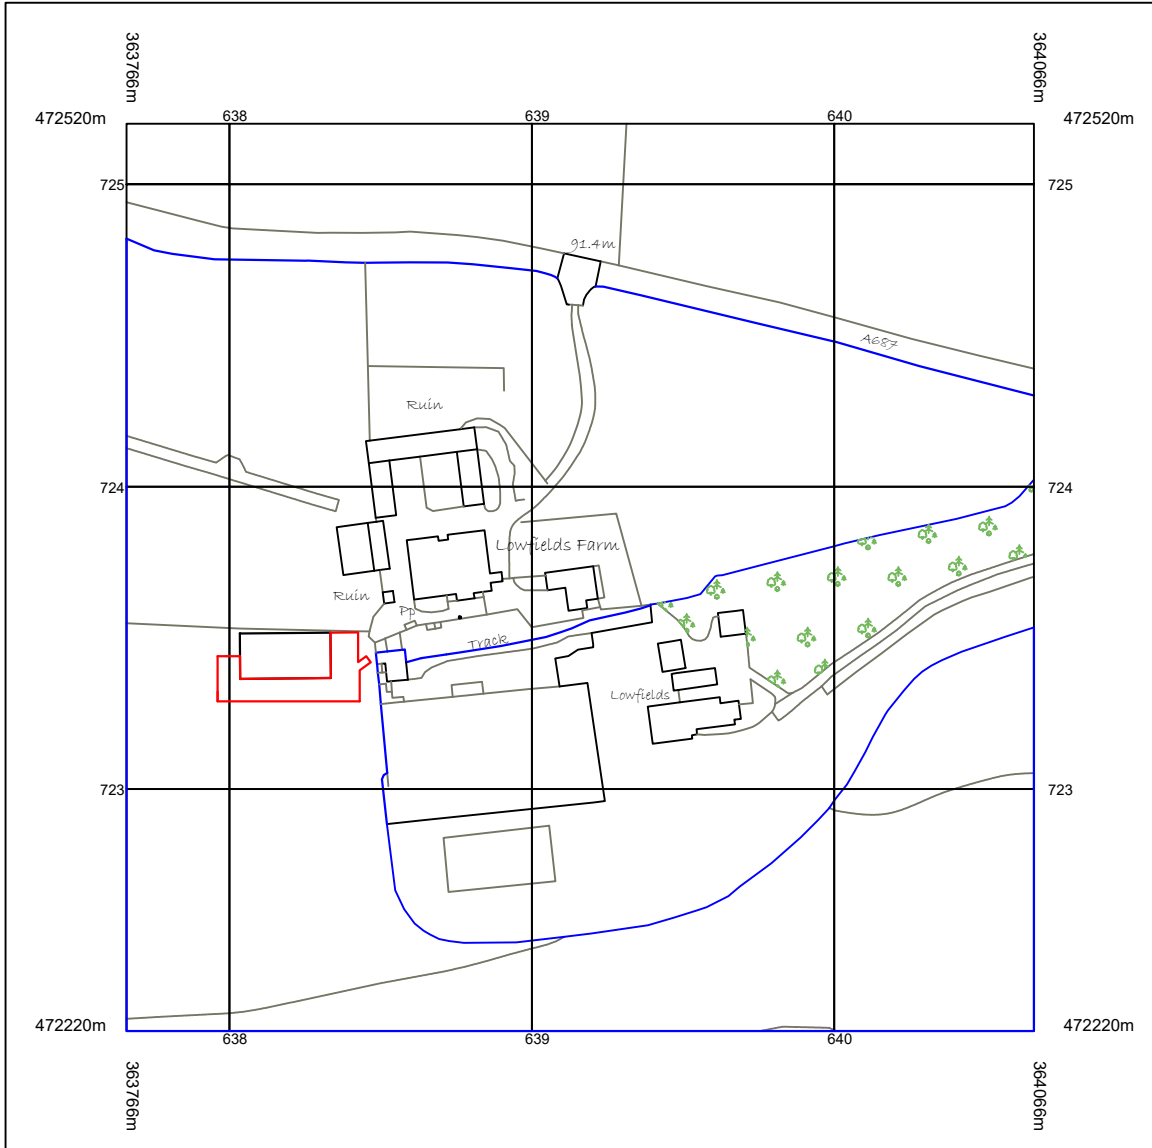

# Stanfords VectorMap

SCALE 1:2500

CLIENT: MR D BLACOW  
PROJECT ; prior notification for new  
concrete yard  
LOCATION:  
LOWFIELD FARM, BURTON IN KENDAL,  
CARNFORTH LA6 3LB

© Crown copyright and database rights 2020 OS 100035409

Reproduction in whole or in part is prohibited  
without the permission of Ordnance Survey.