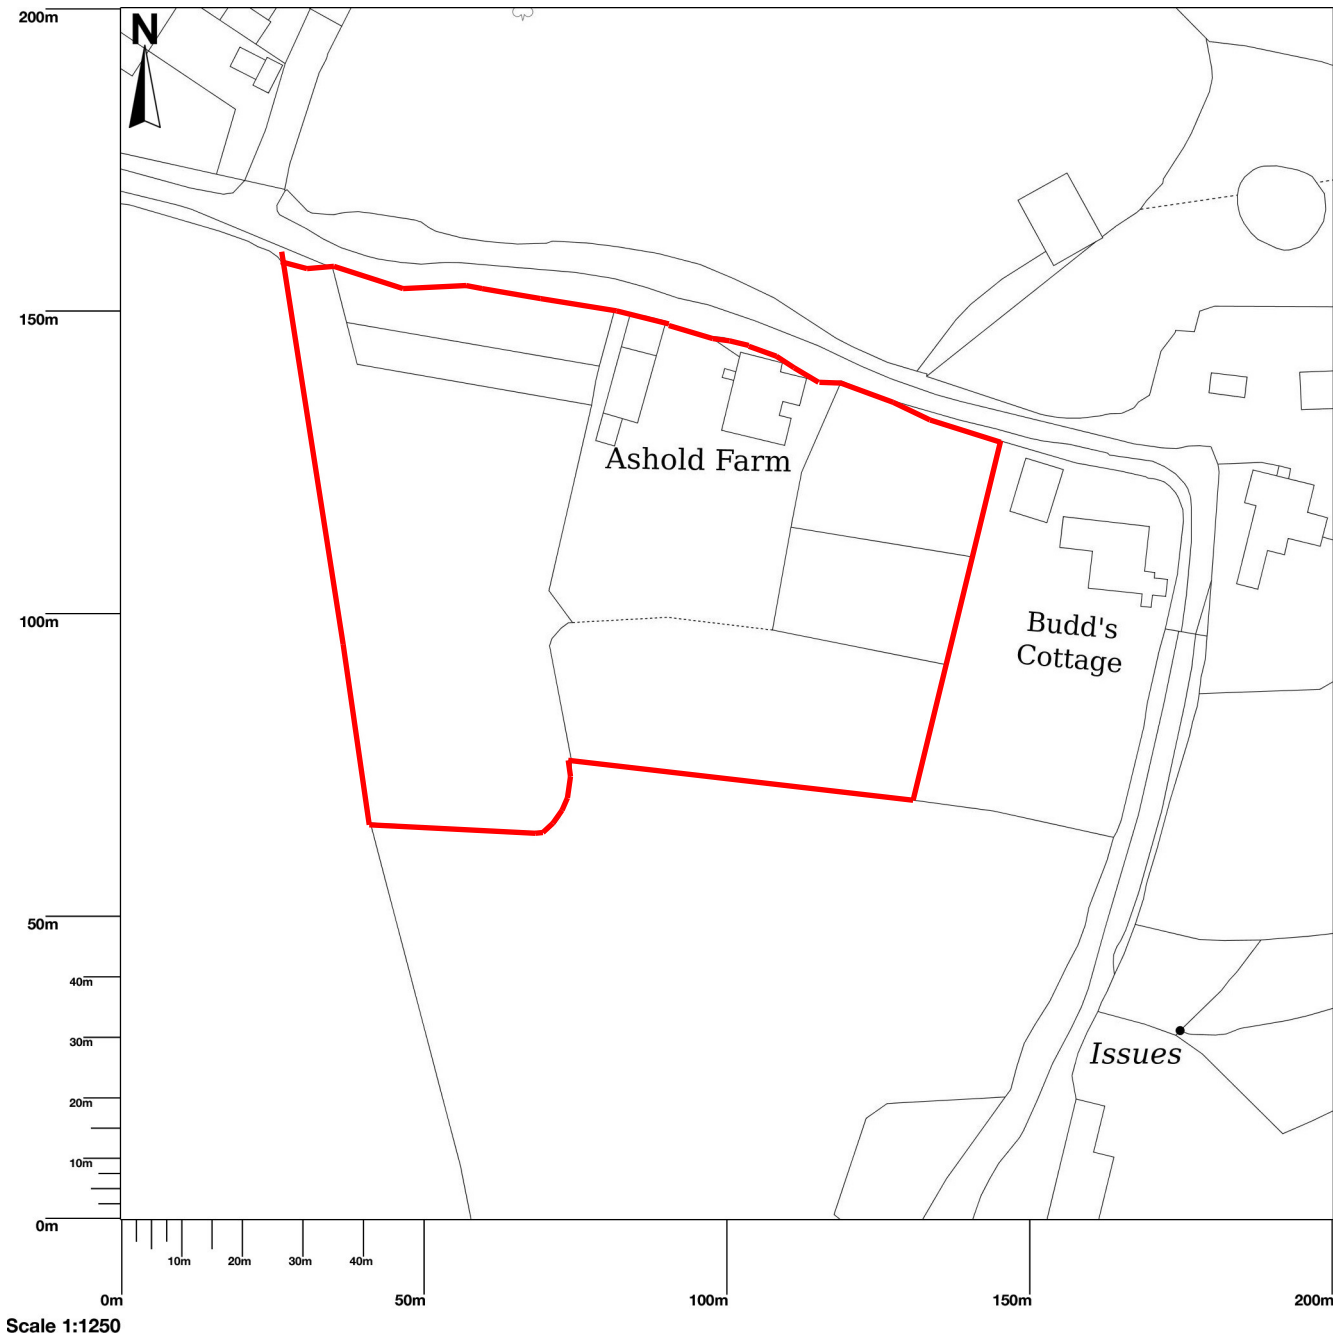

Ashold Farm, Harts Lane, Burghclere, Newbury, RG20 9JY

Map area bounded by: 446219,160448 446419,160648. Produced on 10 May 2022 from the OS National Geographic Database. Reproduction in whole or part is prohibited without the prior permission of Ordnance Survey. © Crown copyright 2022. Supplied by UKPlanningMaps.com a licensed OS partner (100054135). Unique plan reference: p4b/uk/795324/1075347