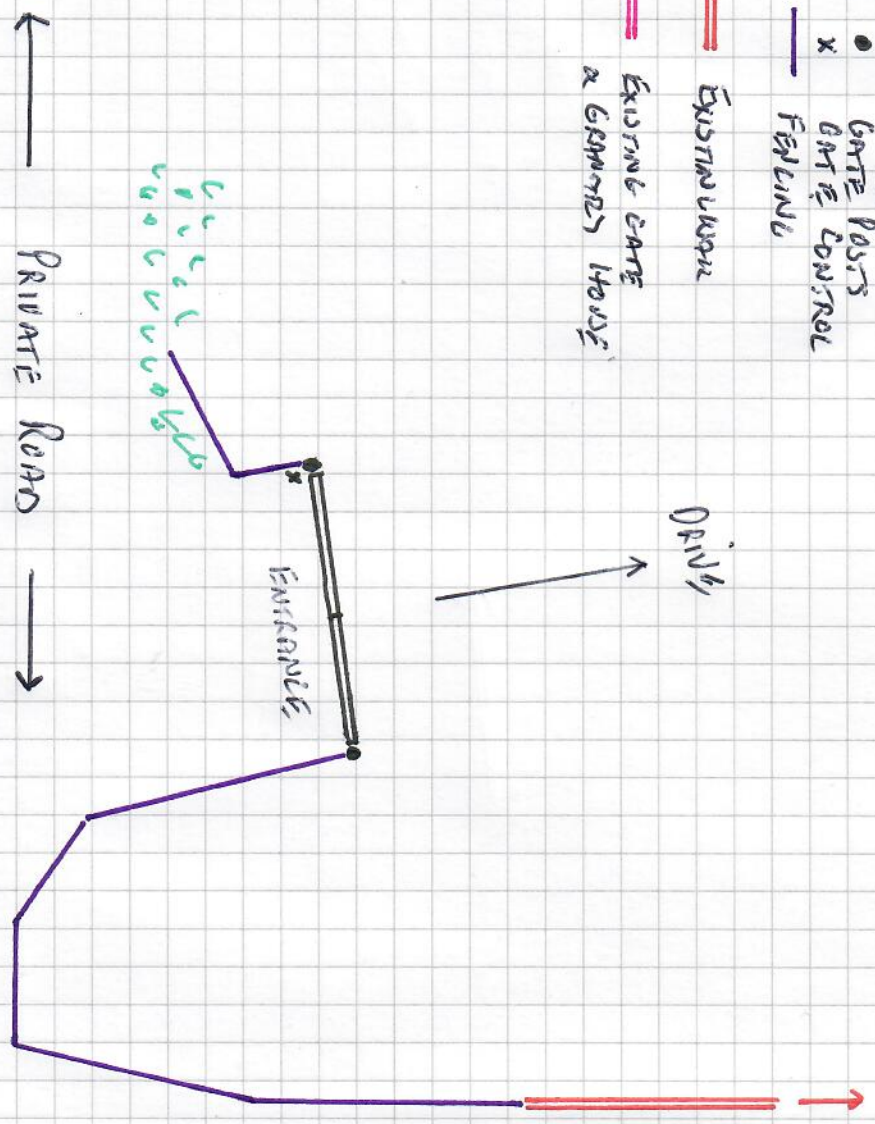

SCALE 1:100

TAMHARU PARK FARMHOUSE:  
PROPOSED NEW GATE & FENCING

GREEN  STRUWS

BLACK  GATE

BLACK  GATE POSTS

BLACK  GATE CONTROL

PURPLE  FENCING

RED  EXISTING WALL

PINK  EXISTING GATE & GRAPES HOUSE

(THE GRAPES HOUSE)  
EXISTING GATE EXAMPLE