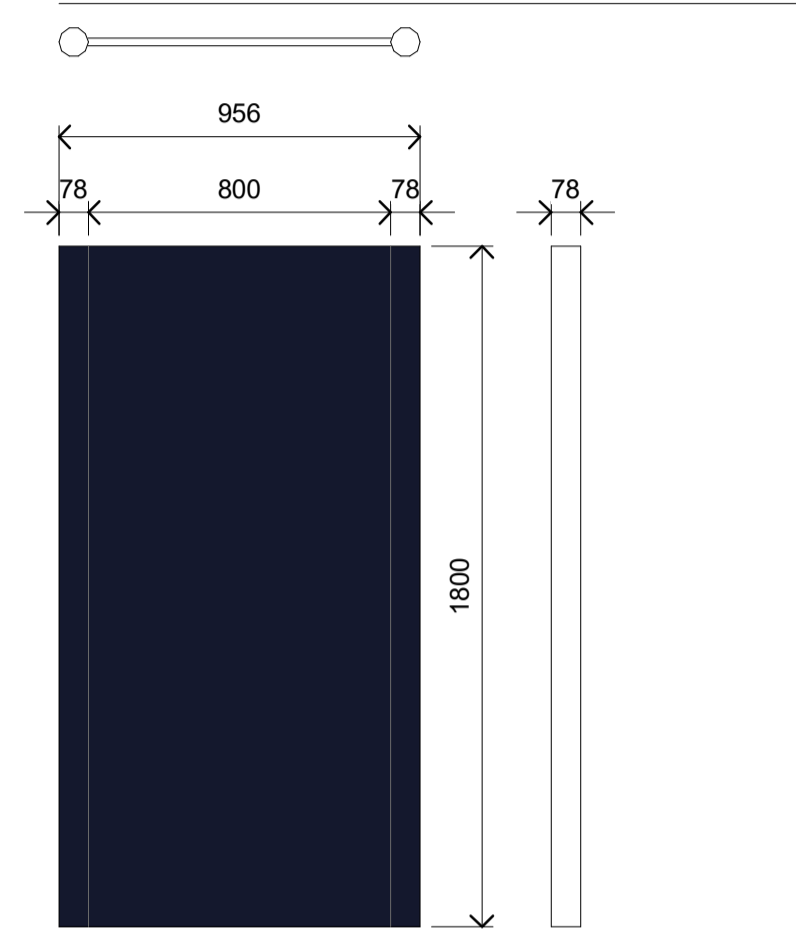

Signage Schedule												
Sign Name	Sign Type	Sign Description	Sign Material	Sign Text Material	O/H Height (mm)	O/A Width (mm)	Totem Plank Width (mm)	Totem Pole Diameter (mm)	Text Number Typography	Text Typography	Illuminated	
Sign 01	Totem	Pole & Plank Sign Unit	Aluminium THG Midnght Blue - RGB - 20,24,45	White Acrylic	1800	956	800	78	Noe Display	Avenir	Yes	
Sign 02	Totem	Pole & Plank Sign Unit	Aluminium THG Midnght Blue - RGB - 20,24,45	White Acrylic	1800	956	800	78	Noe Display	Avenir	Yes	
Sign 03	Totem	Pole & Plank Sign Unit	Aluminium THG Midnght Blue - RGB - 20,24,45	White Acrylic	1800	956	800	78	Noe Display	Avenir	Yes	
Sign 04	Ground Mounted	Standard Statutory Road Signs	Aluminium Face Panel	White Acrylic	1700	700	0	0	Standard Statutory Road Sign Text	Standard Statutory Road Sign Text	No	
Sign 05	Totem	Pole & Plank Sign Unit	Aluminium THG Midnght Blue - RGB - 20,24,45	White Acrylic	1800	956	800	78	Noe Display	Avenir	Yes	
Sign 06	Totem	Pole & Plank Sign Unit	Aluminium THG Midnght Blue - RGB - 20,24,45	White Acrylic	1800	956	800	78	Noe Display	Avenir	Yes	
Sign 07	Totem	Pole & Plank Sign Unit	Aluminium THG Midnght Blue - RGB - 20,24,45	White Acrylic	1800	956	800	78	Noe Display	Avenir	Yes	
Sign 08	Totem	Pole & Plank Sign Unit	Aluminium THG Midnght Blue - RGB - 20,24,45	White Acrylic	1800	956	800	78	Noe Display	Avenir	Yes	
Sign 09	Totem	Pole & Plank Sign Unit	Aluminium THG Midnght Blue - RGB - 20,24,45	White Acrylic	1800	956	800	78	Noe Display	Avenir	Yes	
Sign 10	Totem	Pole & Plank Sign Unit	Aluminium THG Midnght Blue - RGB - 20,24,45	White Acrylic	1800	956	800	78	Noe Display	Avenir	Yes	
Sign 11	Totem	Pole & Plank Sign Unit	Aluminium THG Midnght Blue - RGB - 20,24,45	White Acrylic	1800	956	800	78	Noe Display	Avenir	Yes	
Sign 12	Totem	Pole & Plank Sign Unit	Aluminium THG Midnght Blue - RGB - 20,24,45	White Acrylic	1800	956	800	78	Noe Display	Avenir	Yes	
Sign 13	Totem	Pole & Plank Sign Unit	Aluminium THG Midnght Blue - RGB - 20,24,45	White Acrylic	1800	956	800	78	Noe Display	Avenir	Yes	
Sign 14	Totem	Pole & Plank Sign Unit	Aluminium THG Midnght Blue - RGB - 20,24,45	White Acrylic	1800	956	800	78	Noe Display	Avenir	Yes	
Sign 15	Totem	Pole & Plank Sign Unit	Aluminium THG Midnght Blue - RGB - 20,24,45	White Acrylic	1800	956	800	78	Noe Display	Avenir	Yes	
Sign 16	Wall Mounted	Wall Panel Sign Unit	Aluminium THG Midnght Blue - RGB - 20,24,45	White Acrylic	900	800	0	0	Noe Display	Avenir	No	
Sign 17	Totem	Pole & Plank Sign Unit	Aluminium THG Midnght Blue - RGB - 20,24,45	White Acrylic	1800	956	800	78	Noe Display	Avenir	Yes	
Sign 18	Totem	Pole & Plank Sign Unit	Aluminium THG Midnght Blue - RGB - 20,24,45	White Acrylic	1800	956	800	78	Noe Display	Avenir	Yes	
Sign 19	Totem	Pole & Plank Sign Unit	Aluminium THG Midnght Blue - RGB - 20,24,45	White Acrylic	1800	956	800	78	Noe Display	Avenir	Yes	
Sign 20	Totem	Pole & Plank Sign Unit	Aluminium THG Midnght Blue - RGB - 20,24,45	White Acrylic	1800	956	800	78	Noe Display	Avenir	Yes	
Sign 21	Totem	Pole & Plank Sign Unit	Aluminium THG Midnght Blue - RGB - 20,24,45	White Acrylic	1800	956	800	78	Noe Display	Avenir	Yes	
Sign 22	Totem	Pole & Plank Sign Unit	Aluminium THG Midnght Blue - RGB - 20,24,45	White Acrylic	1800	956	800	78	Noe Display	Avenir	Yes	
Sign A	Wall Mounted	Wall Panel Sign Unit	Aluminium THG Midnght Blue - RGB - 20,24,45	White Acrylic	500	800	0	0	Noe Display	Avenir	No	
Sign B	Wall Mounted	Wall Panel Sign Unit	Aluminium THG Midnght Blue - RGB - 20,24,45	White Acrylic	500	800	0	0	Noe Display	Avenir	No	
Sign C	Wall Mounted	Wall Panel Sign Unit	Aluminium THG Midnght Blue - RGB - 20,24,45	White Acrylic	500	800	0	0	Noe Display	Avenir	No	
Sign D	Wall Mounted	Wall Panel Sign Unit	Aluminium THG Midnght Blue - RGB - 20,24,45	White Acrylic	500	800	0	0	Noe Display	Avenir	No	
Sign E	Wall Mounted	Wall Panel Sign Unit	Aluminium THG Midnght Blue - RGB - 20,24,45	White Acrylic	500	800	0	0	Noe Display	Avenir	No	
Sign F	Wall Mounted	Wall Panel Sign Unit	Aluminium THG Midnght Blue - RGB - 20,24,45	White Acrylic	500	800	0	0	Noe Display	Avenir	No	
Sign G	Wall Mounted	Wall Panel Sign Unit	Aluminium THG Midnght Blue - RGB - 20,24,45	White Acrylic	500	800	0	0	Noe Display	Avenir	No	
Sign H	Wall Mounted	Wall Panel Sign Unit	Aluminium THG Midnght Blue - RGB - 20,24,45	White Acrylic	500	800	0	0	Noe Display	Avenir	No	
Sign I	Wall Mounted	Wall Panel Sign Unit	Aluminium THG Midnght Blue - RGB - 20,24,45	White Acrylic	500	800	0	0	Noe Display	Avenir	No	
Sign J	Ground Mounted	Standard Statutory Road Signs	Aluminium Face Panel	White Acrylic	1700	450	0	0	Standard Statutory Road Sign Text	Standard Statutory Road Sign Text	No	
Sign K	Ground Mounted	Standard Statutory Road Signs	Green Aluminium Face Panel - RGB - 48,132,70	White Acrylic	1700	450	0	0	Standard Statutory Road Sign Text	Standard Statutory Road Sign Text	No