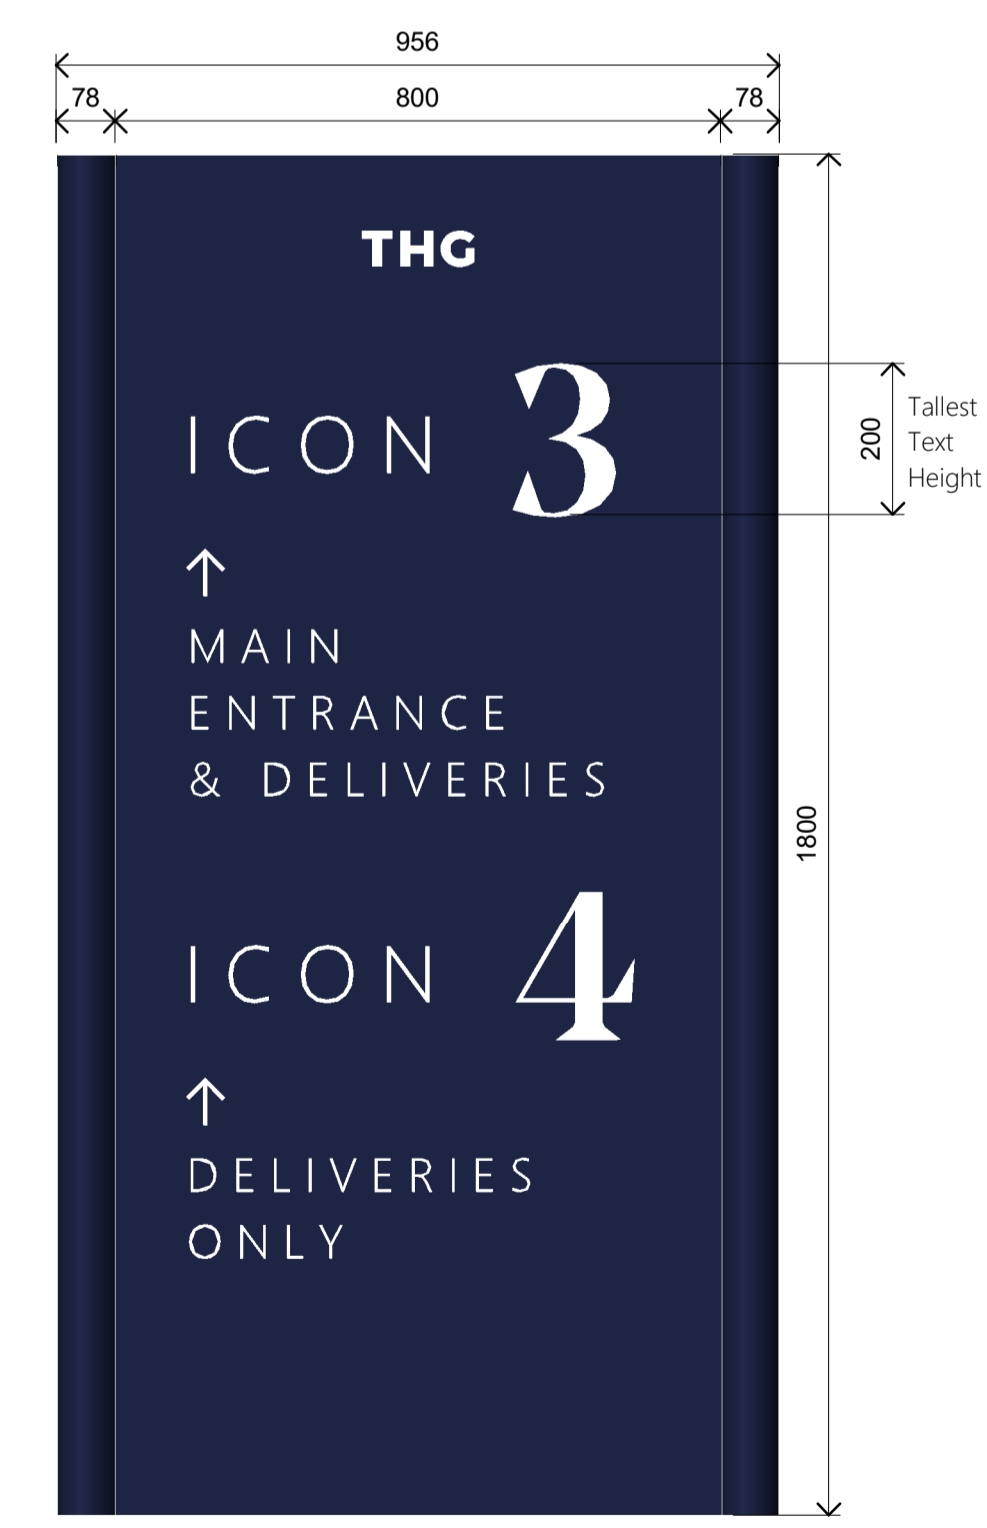

TYPICAL TOTEM FRONT VIEW

Signage Schedule												
Sign Name	Sign Type	Sign Description	Sign Material	Sign Text Material	O/H Height (mm)	O/A Width (mm)	Totem Plank Width (mm)	Totem Pole Diameter (mm)	Text Number Typography	Text Typography	Illuminated	
Sign 01	Totem	Pole & Plank Sign Unit	Aluminium THG Midnght Blue - RGB - 20,24,45	White Acrylic	1800	956	800	78	Noe Display	Avenir	Yes	
Sign 02	Totem	Pole & Plank Sign Unit	Aluminium THG Midnght Blue - RGB - 20,24,45	White Acrylic	1800	956	800	78	Noe Display	Avenir	Yes	
Sign 03	Totem	Pole & Plank Sign Unit	Aluminium THG Midnght Blue - RGB - 20,24,45	White Acrylic	1800	956	800	78	Noe Display	Avenir	Yes	
Sign 04	Ground Mounted	Standard Statutory Road Signs	Aluminium Face Panel	White Acrylic	1700	700	0	0	Standard Statutory Road Sign Text	Standard Statutory Road Sign Text	No	
Sign 05	Totem	Pole & Plank Sign Unit	Aluminium THG Midnght Blue - RGB - 20,24,45	White Acrylic	1800	956	800	78	Noe Display	Avenir	Yes	
Sign 06	Totem	Pole & Plank Sign Unit	Aluminium THG Midnght Blue - RGB - 20,24,45	White Acrylic	1800	956	800	78	Noe Display	Avenir	Yes	
Sign 07	Totem	Pole & Plank Sign Unit	Aluminium THG Midnght Blue - RGB - 20,24,45	White Acrylic	1800	956	800	78	Noe Display	Avenir	Yes	
Sign 08	Totem	Pole & Plank Sign Unit	Aluminium THG Midnght Blue - RGB - 20,24,45	White Acrylic	1800	956	800	78	Noe Display	Avenir	Yes	
Sign 09	Totem	Pole & Plank Sign Unit	Aluminium THG Midnght Blue - RGB - 20,24,45	White Acrylic	1800	956	800	78	Noe Display	Avenir	Yes	
Sign 10	Totem	Pole & Plank Sign Unit	Aluminium THG Midnght Blue - RGB - 20,24,45	White Acrylic	1800	956	800	78	Noe Display	Avenir	Yes	
Sign 11	Totem	Pole & Plank Sign Unit	Aluminium THG Midnght Blue - RGB - 20,24,45	White Acrylic	1800	956	800	78	Noe Display	Avenir	Yes	
Sign 12	Totem	Pole & Plank Sign Unit	Aluminium THG Midnght Blue - RGB - 20,24,45	White Acrylic	1800	956	800	78	Noe Display	Avenir	Yes	
Sign 13	Totem	Pole & Plank Sign Unit	Aluminium THG Midnght Blue - RGB - 20,24,45	White Acrylic	1800	956	800	78	Noe Display	Avenir	Yes	
Sign 14	Totem	Pole & Plank Sign Unit	Aluminium THG Midnght Blue - RGB - 20,24,45	White Acrylic	1800	956	800	78	Noe Display	Avenir	Yes	
Sign 15	Totem	Pole & Plank Sign Unit	Aluminium THG Midnght Blue - RGB - 20,24,45	White Acrylic	1800	956	800	78	Noe Display	Avenir	Yes	
Sign 16	Wall Mounted	Wall Panel Sign Unit	Aluminium THG Midnght Blue - RGB - 20,24,45	White Acrylic	900	800	0	0	Noe Display	Avenir	No	
Sign 17	Totem	Pole & Plank Sign Unit	Aluminium THG Midnght Blue - RGB - 20,24,45	White Acrylic	1800	956	800	78	Noe Display	Avenir	Yes	
Sign 18	Totem	Pole & Plank Sign Unit	Aluminium THG Midnght Blue - RGB - 20,24,45	White Acrylic	1800	956	800	78	Noe Display	Avenir	Yes	
Sign 19	Totem	Pole & Plank Sign Unit	Aluminium THG Midnght Blue - RGB - 20,24,45	White Acrylic	1800	956	800	78	Noe Display	Avenir	Yes	
Sign 20	Totem	Pole & Plank Sign Unit	Aluminium THG Midnght Blue - RGB - 20,24,45	White Acrylic	1800	956	800	78	Noe Display	Avenir	Yes	
Sign 21	Totem	Pole & Plank Sign Unit	Aluminium THG Midnght Blue - RGB - 20,24,45	White Acrylic	1800	956	800	78	Noe Display	Avenir	Yes	
Sign 22	Totem	Pole & Plank Sign Unit	Aluminium THG Midnght Blue - RGB - 20,24,45	White Acrylic	1800	956	800	78	Noe Display	Avenir	Yes	
Sign A	Wall Mounted	Wall Panel Sign Unit	Aluminium THG Midnght Blue - RGB - 20,24,45	White Acrylic	500	800	0	0	Noe Display	Avenir	No	
Sign B	Wall Mounted	Wall Panel Sign Unit	Aluminium THG Midnght Blue - RGB - 20,24,45	White Acrylic	500	800	0	0	Noe Display	Avenir	No	
Sign C	Wall Mounted	Wall Panel Sign Unit	Aluminium THG Midnght Blue - RGB - 20,24,45	White Acrylic	500	800	0	0	Noe Display	Avenir	No	
Sign D	Wall Mounted	Wall Panel Sign Unit	Aluminium THG Midnght Blue - RGB - 20,24,45	White Acrylic	500	800	0	0	Noe Display	Avenir	No	
Sign E	Wall Mounted	Wall Panel Sign Unit	Aluminium THG Midnght Blue - RGB - 20,24,45	White Acrylic	500	800	0	0	Noe Display	Avenir	No	
Sign F	Wall Mounted	Wall Panel Sign Unit	Aluminium THG Midnght Blue - RGB - 20,24,45	White Acrylic	500	800	0	0	Noe Display	Avenir	No	
Sign G	Wall Mounted	Wall Panel Sign Unit	Aluminium THG Midnght Blue - RGB - 20,24,45	White Acrylic	500	800	0	0	Noe Display	Avenir	No	
Sign H	Wall Mounted	Wall Panel Sign Unit	Aluminium THG Midnght Blue - RGB - 20,24,45	White Acrylic	500	800	0	0	Noe Display	Avenir	No	
Sign I	Wall Mounted	Wall Panel Sign Unit	Aluminium THG Midnght Blue - RGB - 20,24,45	White Acrylic	500	800	0	0	Noe Display	Avenir	No	
Sign J	Ground Mounted	Standard Statutory Road Signs	Aluminium Face Panel	White Acrylic	1700	450	0	0	Standard Statutory Road Sign Text	Standard Statutory Road Sign Text	No	
Sign K	Ground Mounted	Standard Statutory Road Signs	Green Aluminium Face Panel - RGB - 48,132,70	White Acrylic	1700	450	0	0	Standard Statutory Road Sign Text	Standard Statutory Road Sign Text	No