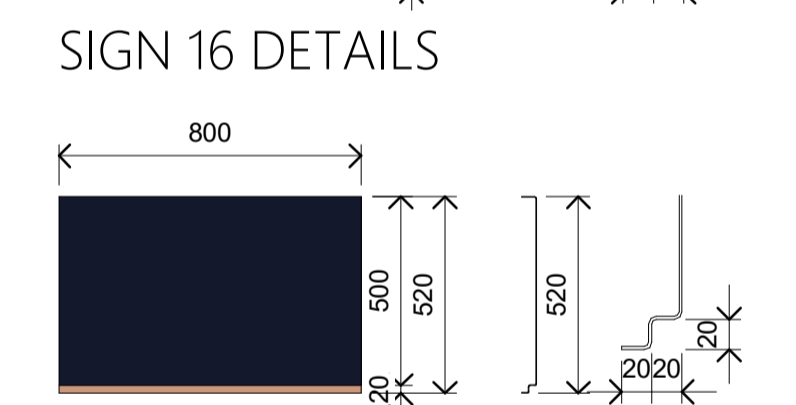

Signage Schedule												
Sign Name	Sign Type	Sign Description	Sign Material	Sign Text Material	O/H Height (mm)	O/A Width (mm)	Totem Plank Width (mm)	Totem Pole Diameter (mm)	Text Number Typography	Text Typography	Illuminated	
Sign 01	Totem	Pole & Plank Sign Unit	Aluminium THG Midnght Blue - RGB - 20,24,45	White Acrylic	1800	956	800	78	Noe Display	Avenir	Yes	
Sign 02	Totem	Pole & Plank Sign Unit	Aluminium THG Midnght Blue - RGB - 20,24,45	White Acrylic	1800	956	800	78	Noe Display	Avenir	Yes	
Sign 03	Totem	Pole & Plank Sign Unit	Aluminium THG Midnght Blue - RGB - 20,24,45	White Acrylic	1800	956	800	78	Noe Display	Avenir	Yes	
Sign 04	Ground Mounted	Standard Statutory Road Signs	Aluminium Face Panel	White Acrylic	1700	700	0	0	Standard Statutory Road Sign Text	Standard Statutory Road Sign Text	No	
Sign 05	Totem	Pole & Plank Sign Unit	Aluminium THG Midnght Blue - RGB - 20,24,45	White Acrylic	1800	956	800	78	Noe Display	Avenir	Yes	
Sign 06	Totem	Pole & Plank Sign Unit	Aluminium THG Midnght Blue - RGB - 20,24,45	White Acrylic	1800	956	800	78	Noe Display	Avenir	Yes	
Sign 07	Totem	Pole & Plank Sign Unit	Aluminium THG Midnght Blue - RGB - 20,24,45	White Acrylic	1800	956	800	78	Noe Display	Avenir	Yes	
Sign 08	Totem	Pole & Plank Sign Unit	Aluminium THG Midnght Blue - RGB - 20,24,45	White Acrylic	1800	956	800	78	Noe Display	Avenir	Yes	
Sign 09	Totem	Pole & Plank Sign Unit	Aluminium THG Midnght Blue - RGB - 20,24,45	White Acrylic	1800	956	800	78	Noe Display	Avenir	Yes	
Sign 10	Totem	Pole & Plank Sign Unit	Aluminium THG Midnght Blue - RGB - 20,24,45	White Acrylic	1800	956	800	78	Noe Display	Avenir	Yes	
Sign 11	Totem	Pole & Plank Sign Unit	Aluminium THG Midnght Blue - RGB - 20,24,45	White Acrylic	1800	956	800	78	Noe Display	Avenir	Yes	
Sign 12	Totem	Pole & Plank Sign Unit	Aluminium THG Midnght Blue - RGB - 20,24,45	White Acrylic	1800	956	800	78	Noe Display	Avenir	Yes	
Sign 13	Totem	Pole & Plank Sign Unit	Aluminium THG Midnght Blue - RGB - 20,24,45	White Acrylic	1800	956	800	78	Noe Display	Avenir	Yes	
Sign 14	Totem	Pole & Plank Sign Unit	Aluminium THG Midnght Blue - RGB - 20,24,45	White Acrylic	1800	956	800	78	Noe Display	Avenir	Yes	
Sign 15	Totem	Pole & Plank Sign Unit	Aluminium THG Midnght Blue - RGB - 20,24,45	White Acrylic	1800	956	800	78	Noe Display	Avenir	Yes	
Sign 16	Wall Mounted	Wall Panel Sign Unit	Aluminium THG Midnght Blue - RGB - 20,24,45	White Acrylic	900	800	0	0	Noe Display	Avenir	No	
Sign 17	Totem	Pole & Plank Sign Unit	Aluminium THG Midnght Blue - RGB - 20,24,45	White Acrylic	1800	956	800	78	Noe Display	Avenir	Yes	
Sign 18	Totem	Pole & Plank Sign Unit	Aluminium THG Midnght Blue - RGB - 20,24,45	White Acrylic	1800	956	800	78	Noe Display	Avenir	Yes	
Sign 19	Totem	Pole & Plank Sign Unit	Aluminium THG Midnght Blue - RGB - 20,24,45	White Acrylic	1800	956	800	78	Noe Display	Avenir	Yes	
Sign 20	Totem	Pole & Plank Sign Unit	Aluminium THG Midnght Blue - RGB - 20,24,45	White Acrylic	1800	956	800	78	Noe Display	Avenir	Yes	
Sign 21	Totem	Pole & Plank Sign Unit	Aluminium THG Midnght Blue - RGB - 20,24,45	White Acrylic	1800	956	800	78	Noe Display	Avenir	Yes	
Sign 22	Totem	Pole & Plank Sign Unit	Aluminium THG Midnght Blue - RGB - 20,24,45	White Acrylic	1800	956	800	78	Noe Display	Avenir	Yes	
Sign A	Wall Mounted	Wall Panel Sign Unit	Aluminium THG Midnght Blue - RGB - 20,24,45	White Acrylic	500	800	0	0	Noe Display	Avenir	No	
Sign B	Wall Mounted	Wall Panel Sign Unit	Aluminium THG Midnght Blue - RGB - 20,24,45	White Acrylic	500	800	0	0	Noe Display	Avenir	No	
Sign C	Wall Mounted	Wall Panel Sign Unit	Aluminium THG Midnght Blue - RGB - 20,24,45	White Acrylic	500	800	0	0	Noe Display	Avenir	No	
Sign D	Wall Mounted	Wall Panel Sign Unit	Aluminium THG Midnght Blue - RGB - 20,24,45	White Acrylic	500	800	0	0	Noe Display	Avenir	No	
Sign E	Wall Mounted	Wall Panel Sign Unit	Aluminium THG Midnght Blue - RGB - 20,24,45	White Acrylic	500	800	0	0	Noe Display	Avenir	No	
Sign F	Wall Mounted	Wall Panel Sign Unit	Aluminium THG Midnght Blue - RGB - 20,24,45	White Acrylic	500	800	0	0	Noe Display	Avenir	No	
Sign G	Wall Mounted	Wall Panel Sign Unit	Aluminium THG Midnght Blue - RGB - 20,24,45	White Acrylic	500	800	0	0	Noe Display	Avenir	No	
Sign H	Wall Mounted	Wall Panel Sign Unit	Aluminium THG Midnght Blue - RGB - 20,24,45	White Acrylic	500	800	0	0	Noe Display	Avenir	No	
Sign I	Wall Mounted	Wall Panel Sign Unit	Aluminium THG Midnght Blue - RGB - 20,24,45	White Acrylic	500	800	0	0	Noe Display	Avenir	No	
Sign J	Ground Mounted	Standard Statutory Road Signs	Aluminium Face Panel	White Acrylic	1700	450	0	0	Standard Statutory Road Sign Text	Standard Statutory Road Sign Text	No	
Sign K	Ground Mounted	Standard Statutory Road Signs	Green Aluminium Face Panel - RGB - 48,132,70	White Acrylic	1700	450	0	0	Standard Statutory Road Sign Text	Standard Statutory Road Sign Text	No