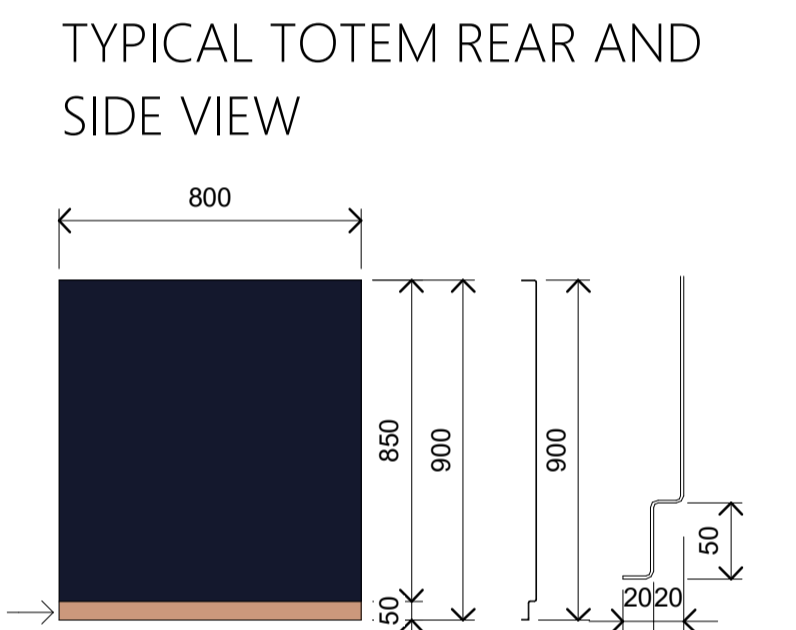

Signage Schedule												
Sign Name	Sign Type	Sign Description	Sign Material	Sign Text Material	O/H Height (mm)	O/A Width (mm)	Totem Plank Width (mm)	Totem Pole Diameter (mm)	Text Number Typography	Text Typography	Illuminated	
Sign 01	Totem	Pole & Plank Sign Unit	Aluminium THG Midnght Blue - RGB - 20,24,45	White Acrylic	1800	956	800	78	Noe Display	Avenir	Yes	
Sign 02	Totem	Pole & Plank Sign Unit	Aluminium THG Midnght Blue - RGB - 20,24,45	White Acrylic	1800	956	800	78	Noe Display	Avenir	Yes	
Sign 03	Totem	Pole & Plank Sign Unit	Aluminium THG Midnght Blue - RGB - 20,24,45	White Acrylic	1800	956	800	78	Noe Display	Avenir	Yes	
Sign 04	Ground Mounted	Standard Statutory Road Signs	Aluminium Face Panel	White Acrylic	1700	700	0	0	Standard Statutory Road Sign Text	Standard Statutory Road Sign Text	No	
Sign 05	Totem	Pole & Plank Sign Unit	Aluminium THG Midnght Blue - RGB - 20,24,45	White Acrylic	1800	956	800	78	Noe Display	Avenir	Yes	
Sign 06	Totem	Pole & Plank Sign Unit	Aluminium THG Midnght Blue - RGB - 20,24,45	White Acrylic	1800	956	800	78	Noe Display	Avenir	Yes	
Sign 07	Totem	Pole & Plank Sign Unit	Aluminium THG Midnght Blue - RGB - 20,24,45	White Acrylic	1800	956	800	78	Noe Display	Avenir	Yes	
Sign 08	Totem	Pole & Plank Sign Unit	Aluminium THG Midnght Blue - RGB - 20,24,45	White Acrylic	1800	956	800	78	Noe Display	Avenir	Yes	
Sign 09	Totem	Pole & Plank Sign Unit	Aluminium THG Midnght Blue - RGB - 20,24,45	White Acrylic	1800	956	800	78	Noe Display	Avenir	Yes	
Sign 10	Totem	Pole & Plank Sign Unit	Aluminium THG Midnght Blue - RGB - 20,24,45	White Acrylic	1800	956	800	78	Noe Display	Avenir	Yes	
Sign 11	Totem	Pole & Plank Sign Unit	Aluminium THG Midnght Blue - RGB - 20,24,45	White Acrylic	1800	956	800	78	Noe Display	Avenir	Yes	
Sign 12	Totem	Pole & Plank Sign Unit	Aluminium THG Midnght Blue - RGB - 20,24,45	White Acrylic	1800	956	800	78	Noe Display	Avenir	Yes	
Sign 13	Totem	Pole & Plank Sign Unit	Aluminium THG Midnght Blue - RGB - 20,24,45	White Acrylic	1800	956	800	78	Noe Display	Avenir	Yes	
Sign 14	Totem	Pole & Plank Sign Unit	Aluminium THG Midnght Blue - RGB - 20,24,45	White Acrylic	1800	956	800	78	Noe Display	Avenir	Yes	
Sign 15	Totem	Pole & Plank Sign Unit	Aluminium THG Midnght Blue - RGB - 20,24,45	White Acrylic	1800	956	800	78	Noe Display	Avenir	Yes	
Sign 16	Wall Mounted	Wall Panel Sign Unit	Aluminium THG Midnght Blue - RGB - 20,24,45	White Acrylic	900	800	0	0	Noe Display	Avenir	No	
Sign 17	Totem	Pole & Plank Sign Unit	Aluminium THG Midnght Blue - RGB - 20,24,45	White Acrylic	1800	956	800	78	Noe Display	Avenir	Yes	
Sign 18	Totem	Pole & Plank Sign Unit	Aluminium THG Midnght Blue - RGB - 20,24,45	White Acrylic	1800	956	800	78	Noe Display	Avenir	Yes	
Sign 19	Totem	Pole & Plank Sign Unit	Aluminium THG Midnght Blue - RGB - 20,24,45	White Acrylic	1800	956	800	78	Noe Display	Avenir	Yes	
Sign 20	Totem	Pole & Plank Sign Unit	Aluminium THG Midnght Blue - RGB - 20,24,45	White Acrylic	1800	956	800	78	Noe Display	Avenir	Yes	
Sign 21	Totem	Pole & Plank Sign Unit	Aluminium THG Midnght Blue - RGB - 20,24,45	White Acrylic	1800	956	800	78	Noe Display	Avenir	Yes	
Sign 22	Totem	Pole & Plank Sign Unit	Aluminium THG Midnght Blue - RGB - 20,24,45	White Acrylic	1800	956	800	78	Noe Display	Avenir	Yes	
Sign A	Wall Mounted	Wall Panel Sign Unit	Aluminium THG Midnght Blue - RGB - 20,24,45	White Acrylic	500	800	0	0	Noe Display	Avenir	No	
Sign B	Wall Mounted	Wall Panel Sign Unit	Aluminium THG Midnght Blue - RGB - 20,24,45	White Acrylic	500	800	0	0	Noe Display	Avenir	No	
Sign C	Wall Mounted	Wall Panel Sign Unit	Aluminium THG Midnght Blue - RGB - 20,24,45	White Acrylic	500	800	0	0	Noe Display	Avenir	No	
Sign D	Wall Mounted	Wall Panel Sign Unit	Aluminium THG Midnght Blue - RGB - 20,24,45	White Acrylic	500	800	0	0	Noe Display	Avenir	No	
Sign E	Wall Mounted	Wall Panel Sign Unit	Aluminium THG Midnght Blue - RGB - 20,24,45	White Acrylic	500	800	0	0	Noe Display	Avenir	No	
Sign F	Wall Mounted	Wall Panel Sign Unit	Aluminium THG Midnght Blue - RGB - 20,24,45	White Acrylic	500	800	0	0	Noe Display	Avenir	No	
Sign G	Wall Mounted	Wall Panel Sign Unit	Aluminium THG Midnght Blue - RGB - 20,24,45	White Acrylic	500	800	0	0	Noe Display	Avenir	No	
Sign H	Wall Mounted	Wall Panel Sign Unit	Aluminium THG Midnght Blue - RGB - 20,24,45	White Acrylic	500	800	0	0	Noe Display	Avenir	No	
Sign I	Wall Mounted	Wall Panel Sign Unit	Aluminium THG Midnght Blue - RGB - 20,24,45	White Acrylic	500	800	0	0	Noe Display	Avenir	No	
Sign J	Ground Mounted	Standard Statutory Road Signs	Aluminium Face Panel	White Acrylic	1700	450	0	0	Standard Statutory Road Sign Text	Standard Statutory Road Sign Text	No	
Sign K	Ground Mounted	Standard Statutory Road Signs	Green Aluminium Face Panel - RGB - 48,132,70	White Acrylic	1700	450	0	0	Standard Statutory Road Sign Text	Standard Statutory Road Sign Text	No