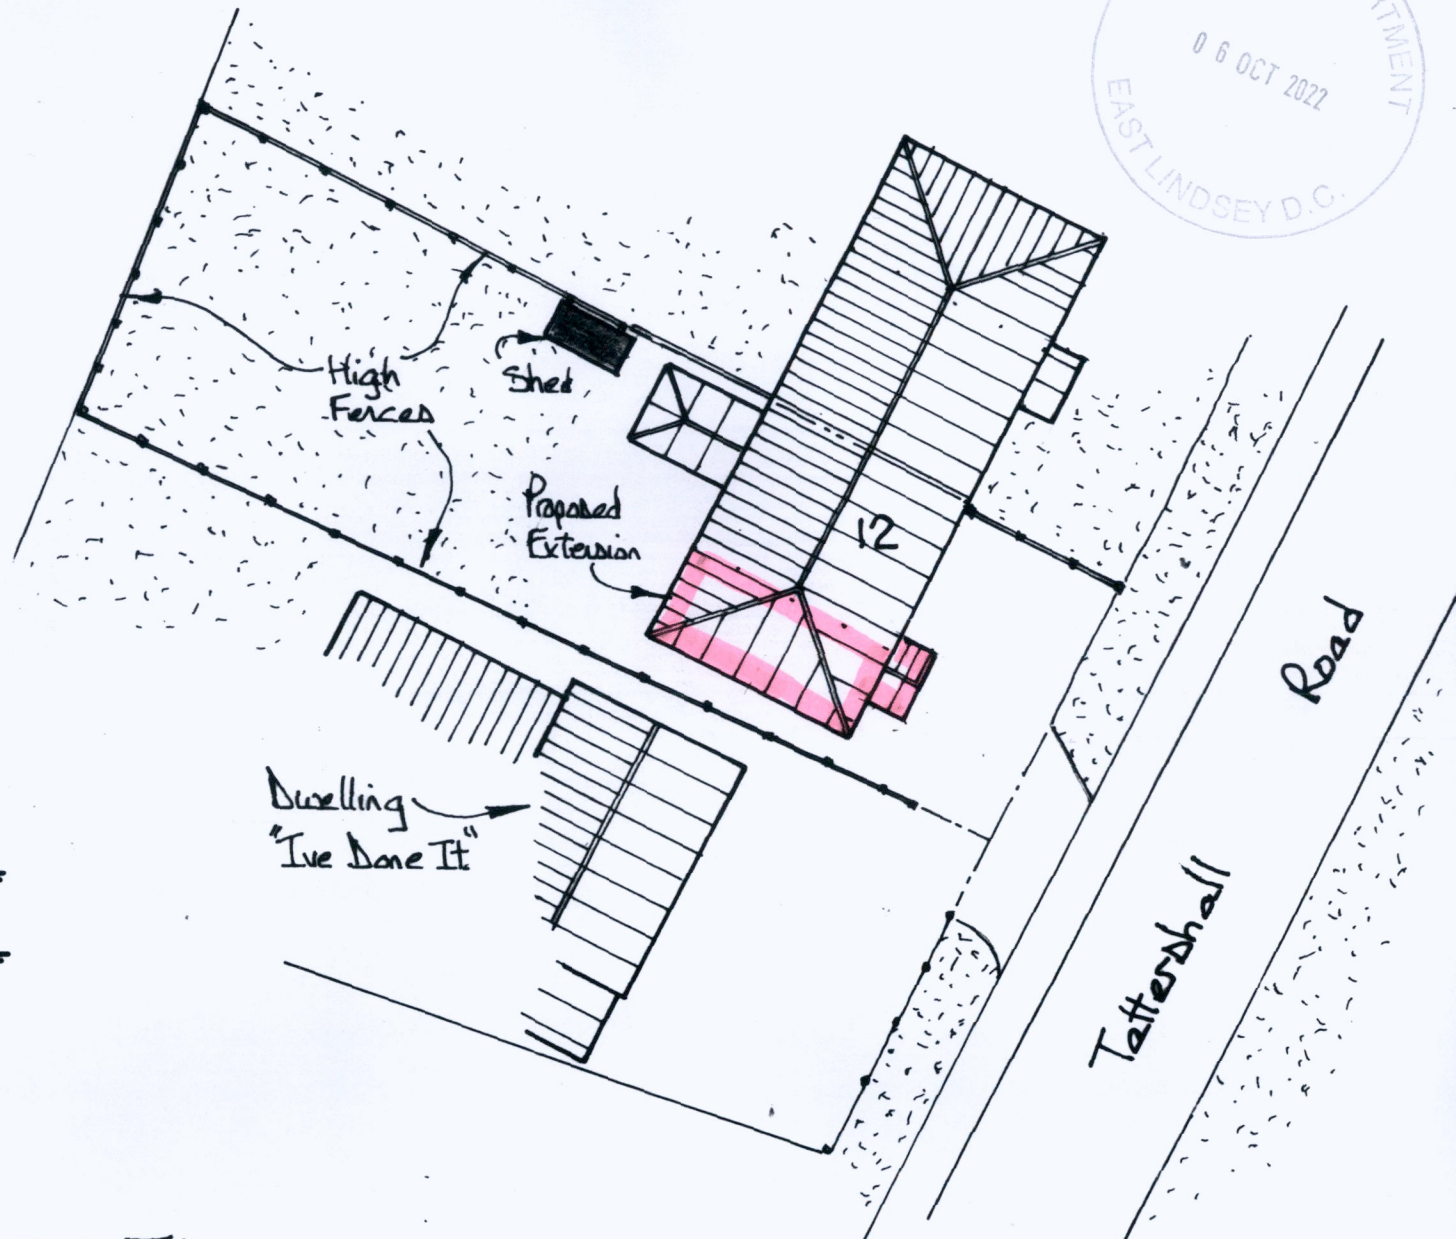

S/094/1946/22

Site Plan  
Scale 1:250

For Mrs A. Carter  
At 12 Tattershall Rd  
Kirkby on Bain  
Lincoln

Ray Cartwright.  
20 Ashby Rd. Spilsby. Linco. PE23 5NW. Tel 01790 752685.

8651-10-22.