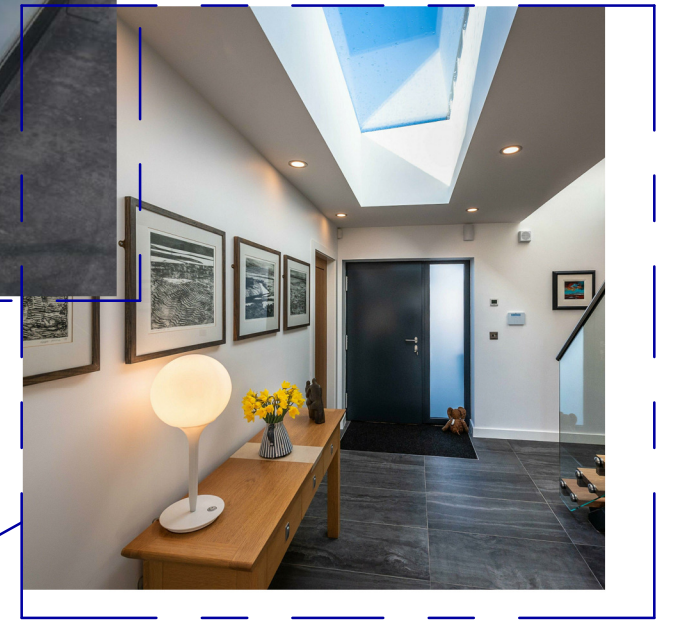

Contemporary roof lantern option

Flushglaze roof light option

1 3D View (North Corner)

No.	Description	Date
1	Flushglaze rooflights changed to lanterns & ceiling raised by 150mm	29.08.22

18 Nottingham Court Bedlington Kitchen Extension	008	External 3D View	
	STATUS Planning Stage		
	Client	Mr & Mrs Young	Revision 1
	Date	21.08.22	Scale @ A3