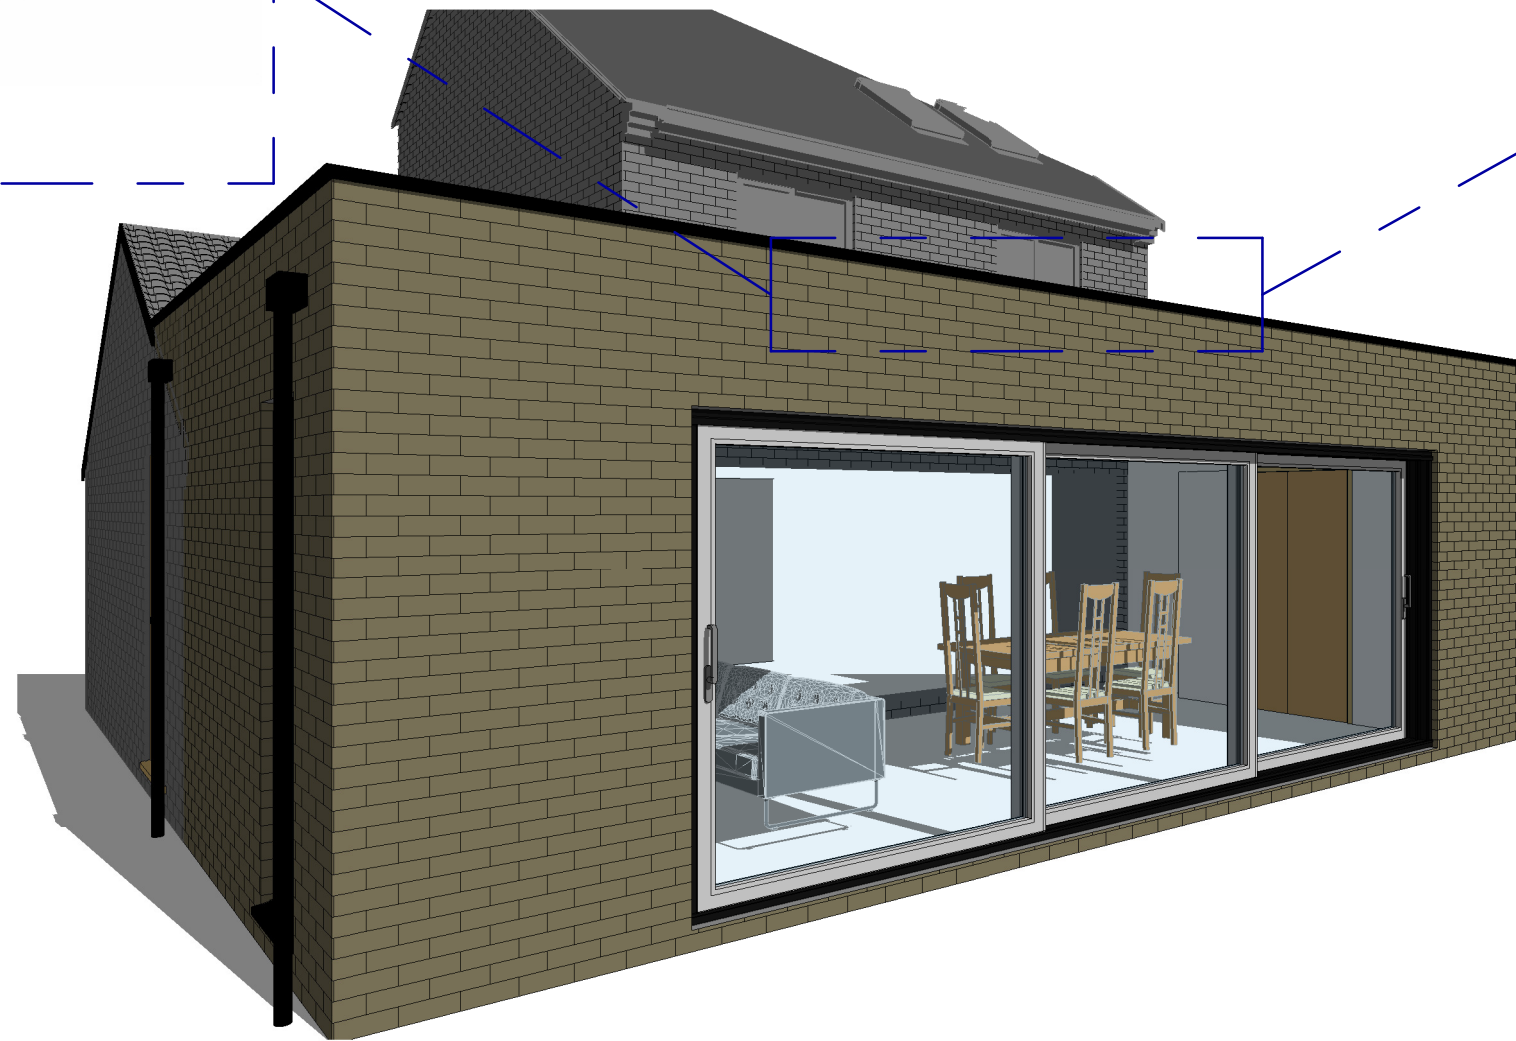

Contemporary roof lantern option

Flushglaze roof light option

1 3D View (North Corner)

No.	Description	Date
1	Flushglaze rooflights changed to lanterns & ceiling raised by 150mm	29.08.22

18 Nottingham Court Bedlington Kitchen Extension	008	External 3D View	
	STATUS Planning Stage		
	Client	Mr & Mrs Young	Revision 1
	Date	21.08.22	Scale @ A3