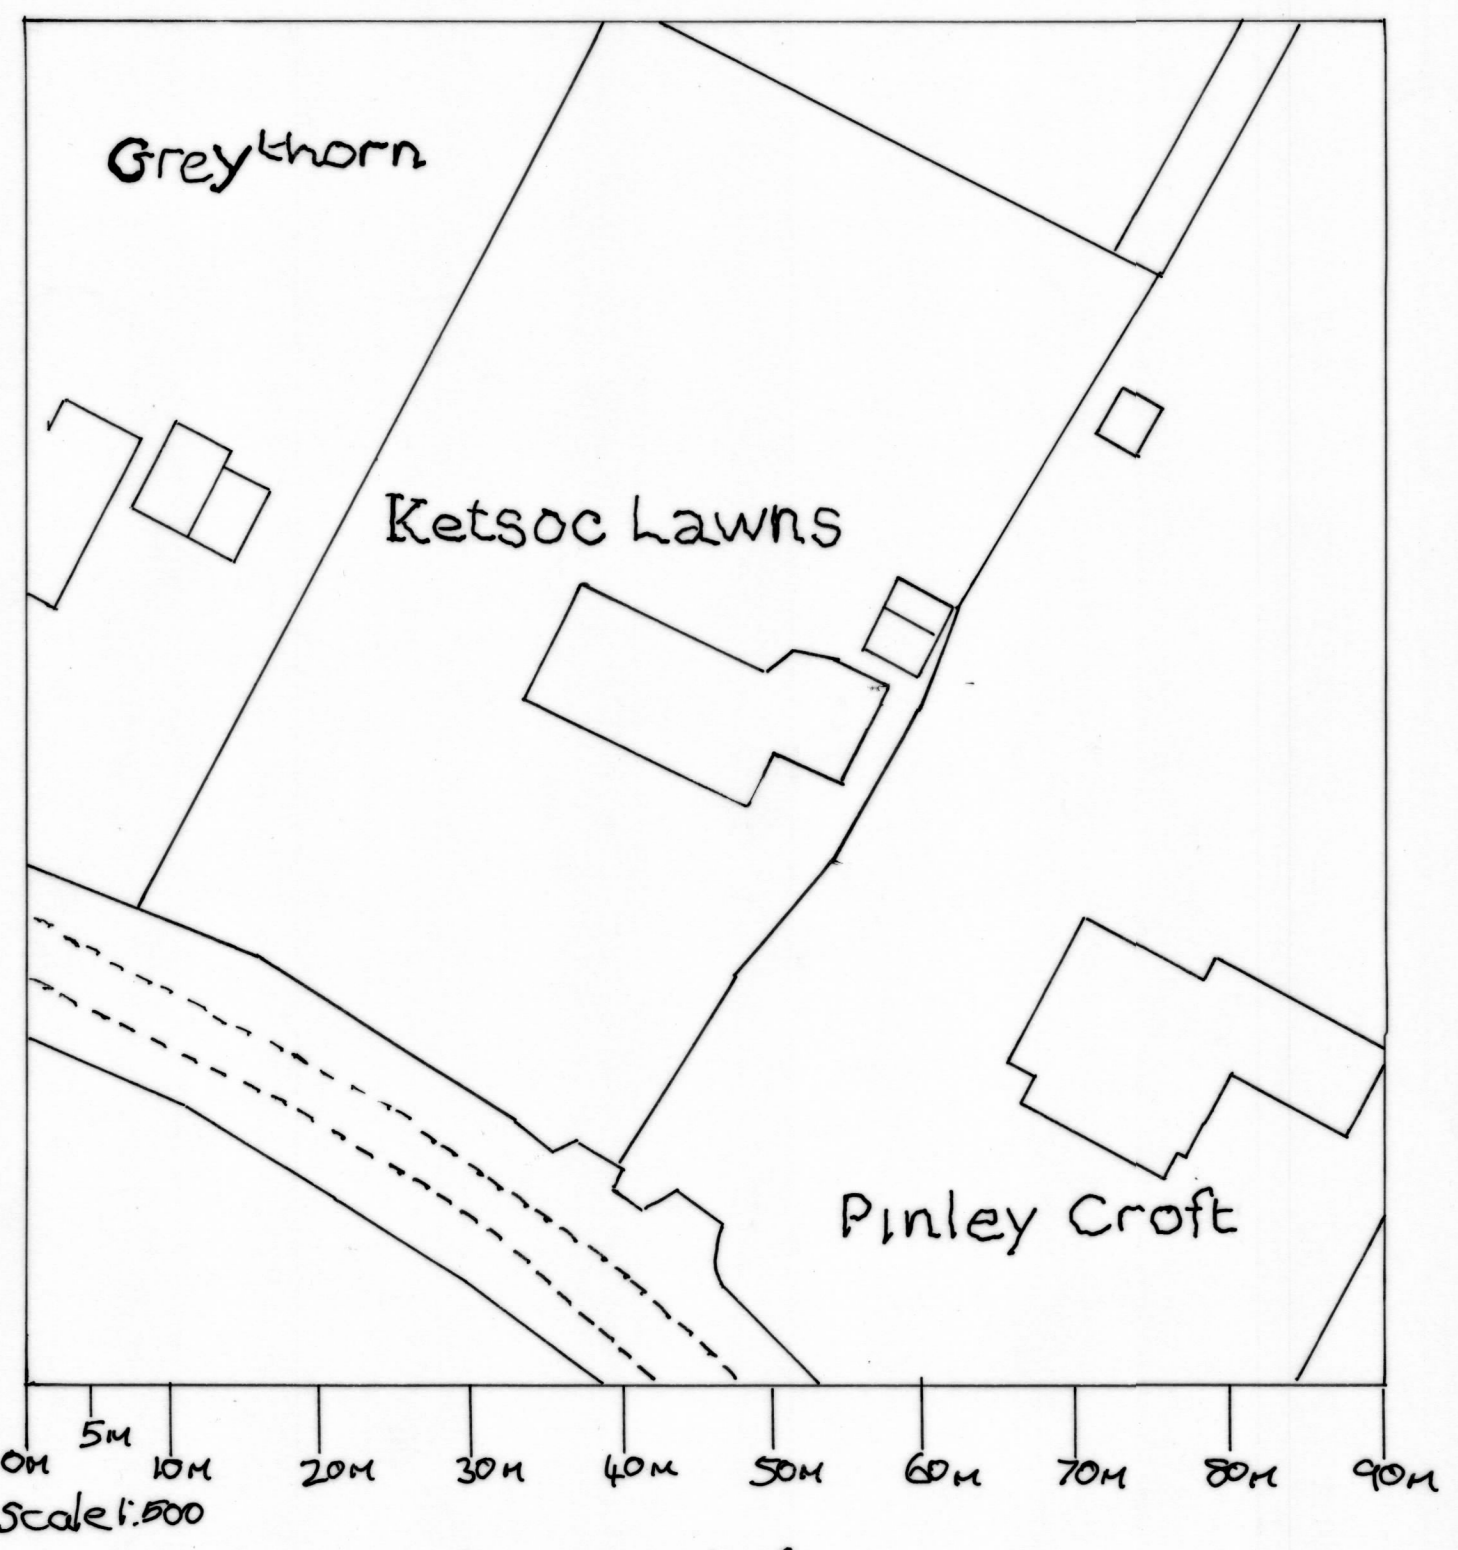

NOTES:
All dimensions must be checked on site and not scaled from this drawing.

A		
	Date	Revisions

©copyright

Client
Mr & Mrs J DUNFORD

Job Title
KETSOC LAWNS
MUNMOLD RD
GLAVERDON
GREAT PINLEY
CV35 8NA

Drawing Title
BLOCK PLANS

Scale
1:500

Date 11.09.22 Drawn by

Drg No. DWG-003 Rev.

EXISTING BLOCK PLAN

PROPOSED BLOCK PLAN