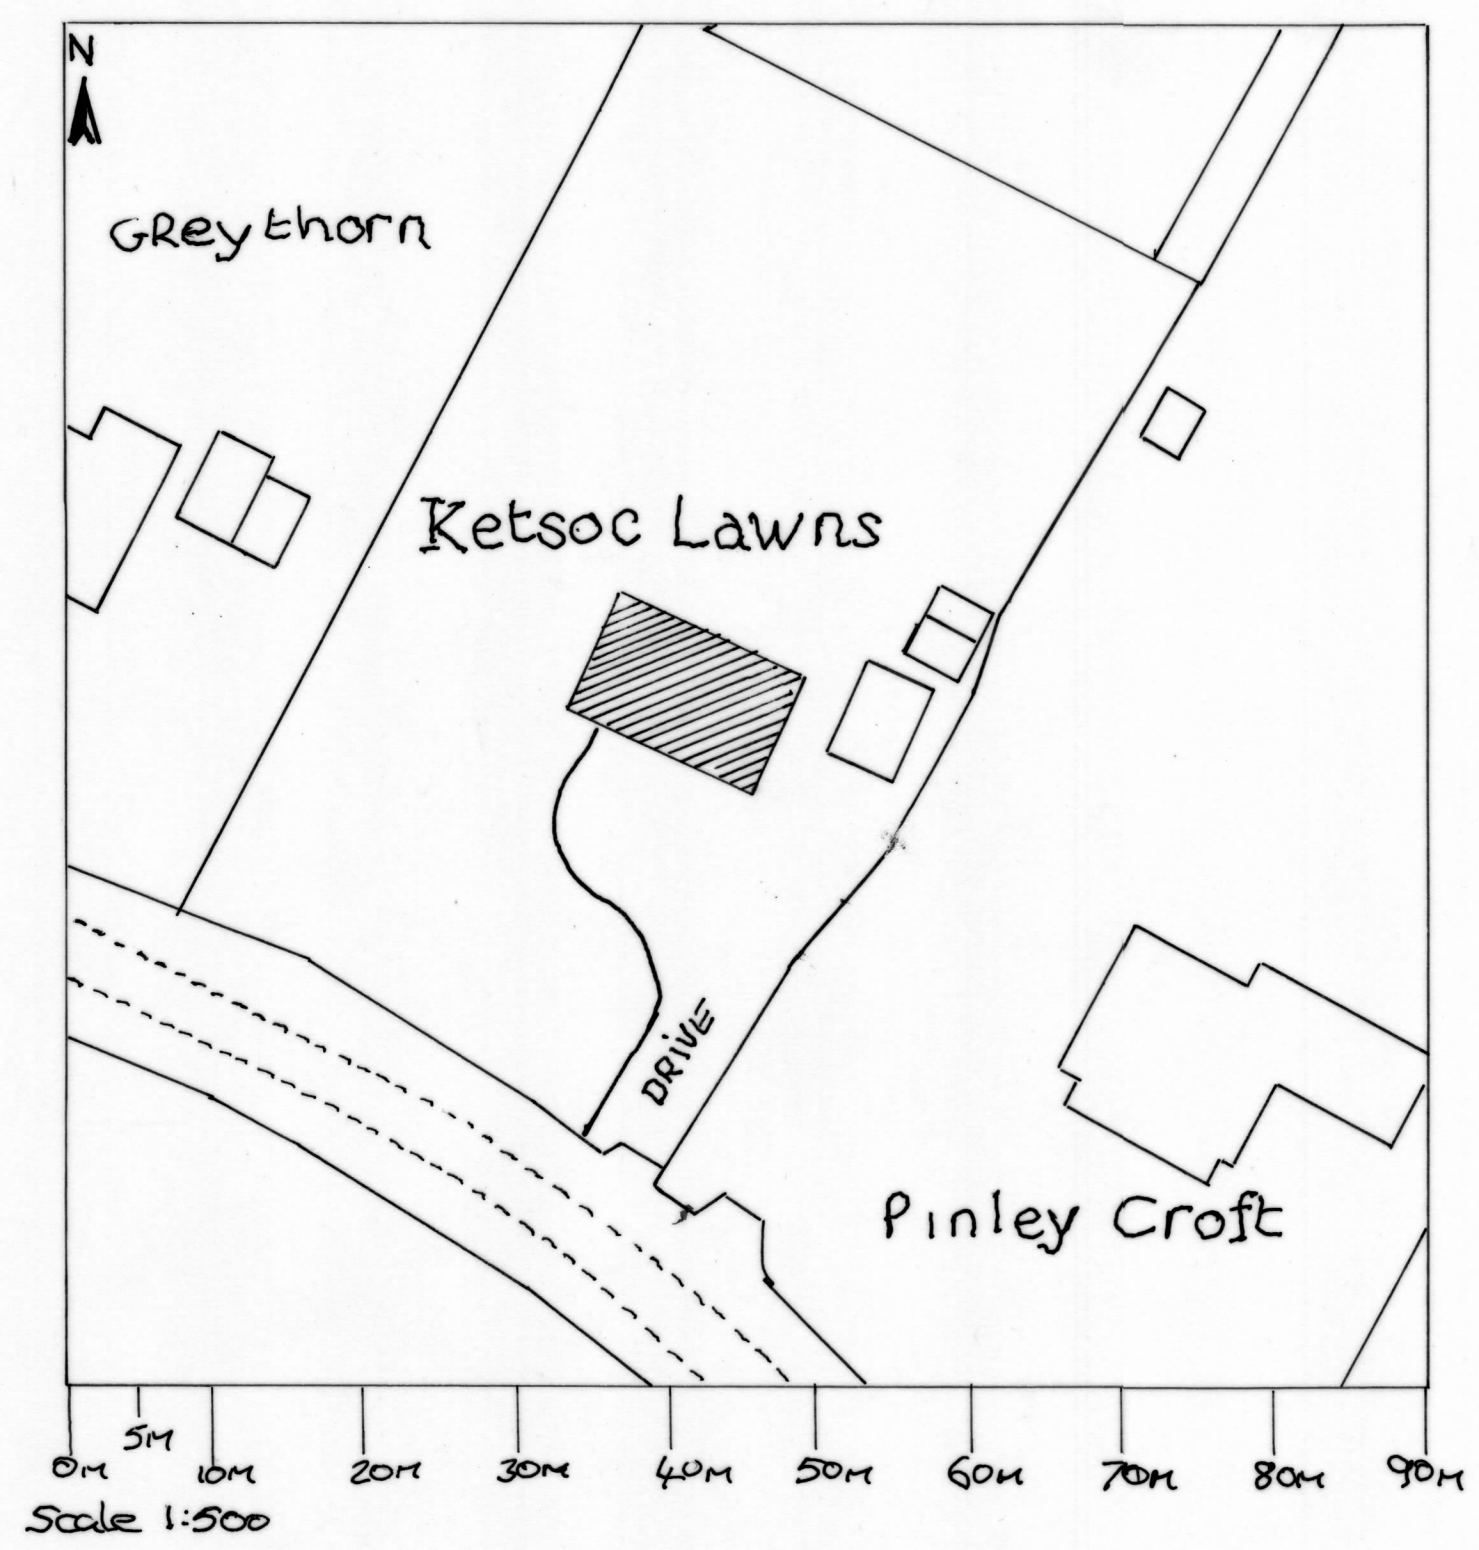

NOTES:
All dimensions must be checked on site and not scaled from this drawing.

A		
	Date	Revisions

©copyright

Client
Mr & Mrs J DUNFORD

Job Title
KETSOC LAWNS
MUNMOLD RD
GLAVERDON
GREAT PINLEY
CV35 8NA

Drawing Title
BLOCK PLANS

Scale
1:500

Date 11.09.22 Drawn by

Drg No. DWG-003 Rev.

EXISTING BLOCK PLAN

PROPOSED BLOCK PLAN