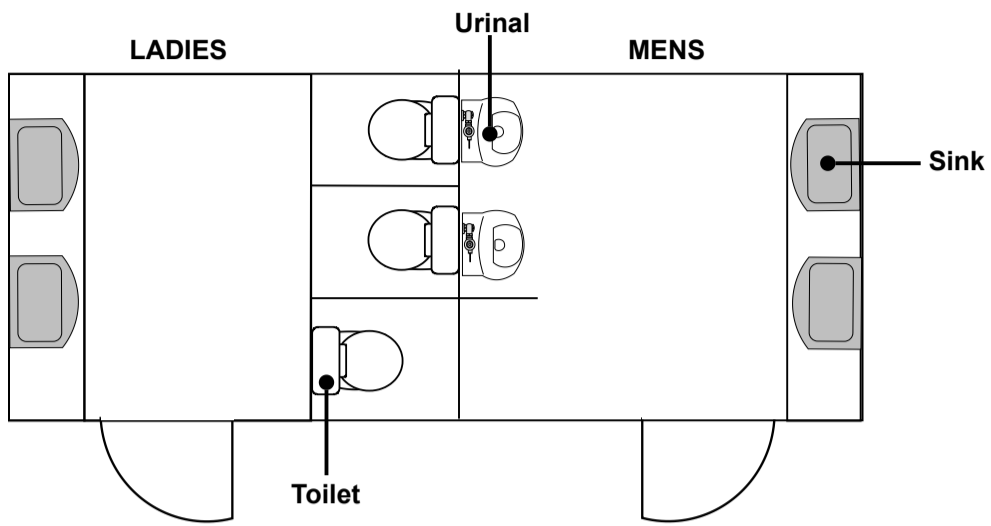

**FLOOR PLAN: TOILETS**

**FLOOR PLAN: SHOWERS**

Scale Bar (1:50)

Dee Atkinson & Harrison  
The Exchange,  
Exchange Street,  
Driffield,  
East Yorkshire,  
YO25 6LD

Site:  
Land South East of Garton Windmill  
Disused, Aldbrough Road, Garton  
East Riding of Yorkshire, HU11 4QB

Title:  
Guest Facilities Block Elevations &  
Floorplans

Scale:  
1:50 @ A3

Drawn By:  
AHEP

Date:  
September 2022

Drawing No:  
02/21/BAN/2  
Revision:  
B