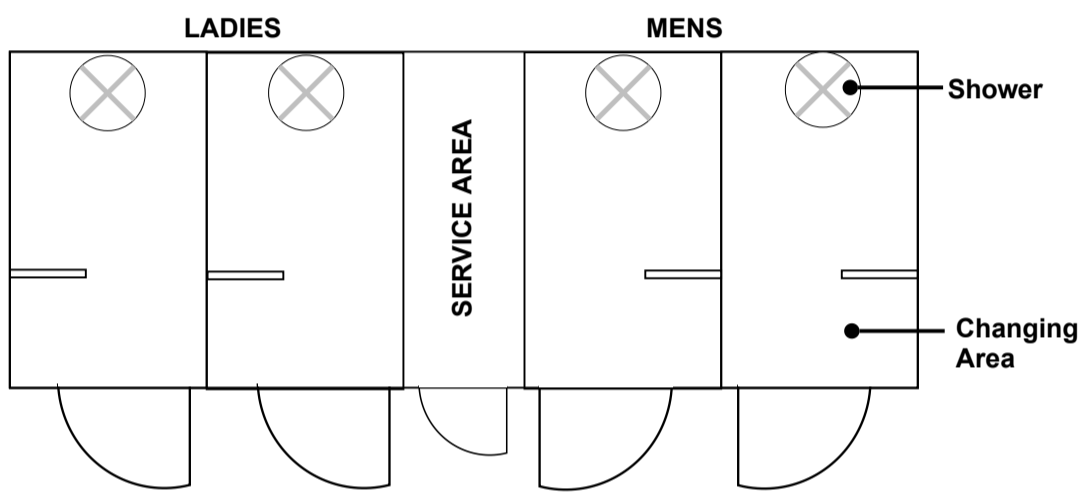

**FLOOR PLAN: TOILETS**

**FLOOR PLAN: SHOWERS**

Scale Bar (1:50)

Dee Atkinson & Harrison  
The Exchange,  
Exchange Street,  
Driffield,  
East Yorkshire,  
YO25 6LD

Site:  
Land South East of Garton Windmill  
Disused, Aldbrough Road, Garton  
East Riding of Yorkshire, HU11 4QB

Title:  
Guest Facilities Block Elevations &  
Floorplans

Scale:  
1:50 @ A3

Drawn By:  
AHEP

Date:  
September 2022

Drawing No:  
02/21/BAN/2  
Revision:  
B