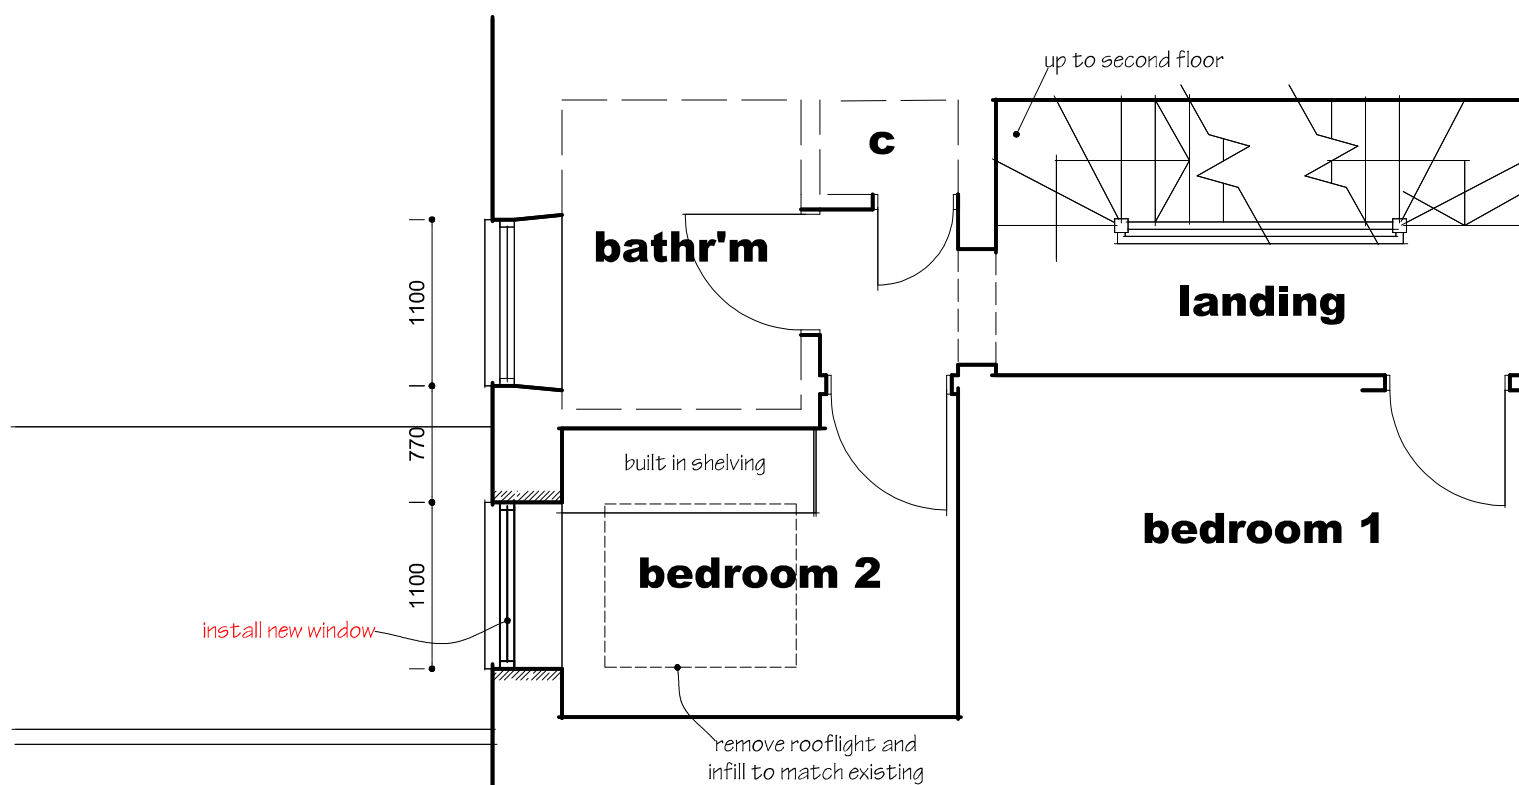

WEST ELEVATION

NORTH ELEVATION

- PROPOSED WALLING - RENDER FINISH
- PROPOSED ROOFING - EPDM FINISH TO FLAT ROOF
- PROPOSED WINDOWS AND DOORS - DARK GREY POWDER COATED SLIMLINE ALUMINIUM FRAMES

A 07.10.22. - CLIENT MINOR AMENDMENTS

Scales **1:50**

Date **AUGUST 2022**

Ref No **2026 / 10 A**

FIRST FLOOR PLAN