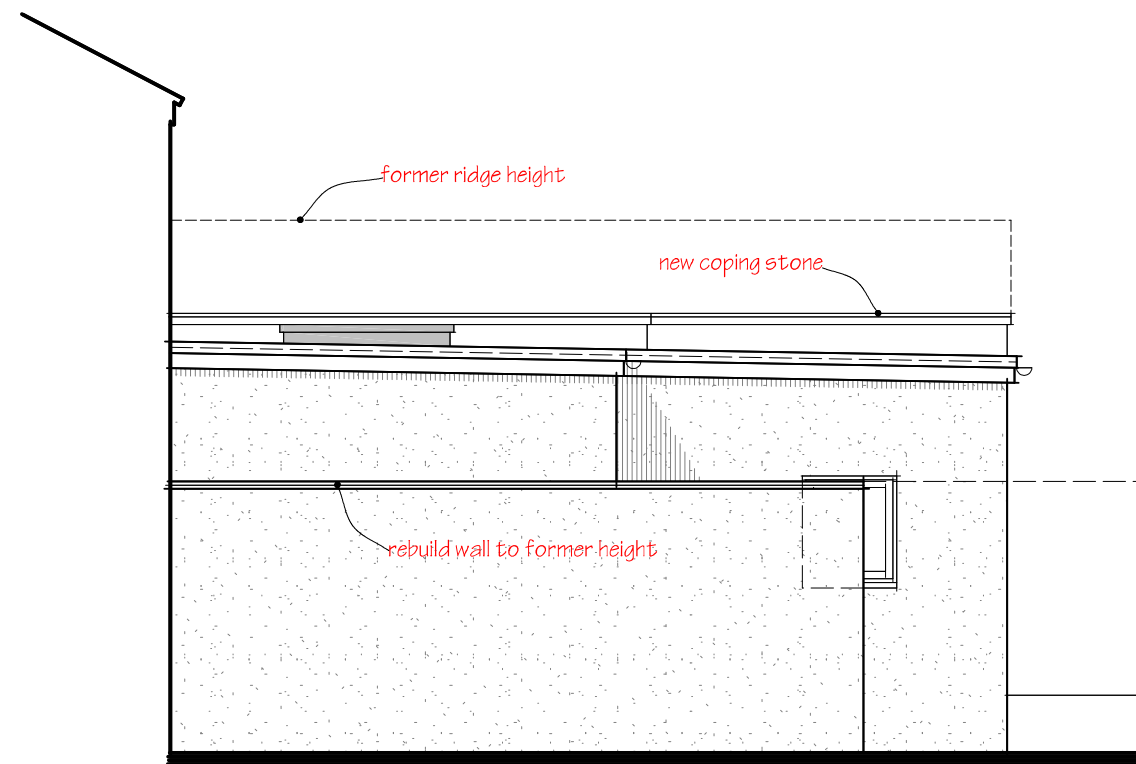

WEST ELEVATION

NORTH ELEVATION

- PROPOSED WALLING - RENDER FINISH
- PROPOSED ROOFING - EPDM FINISH TO FLAT ROOF
- PROPOSED WINDOWS AND DOORS - DARK GREY POWDER COATED SLIMLINE ALUMINIUM FRAMES

A 07.10.22. - CLIENT MINOR AMENDMENTS

Scales **1:50**

Date **AUGUST 2022**

Ref No **2026 / 10 A**

FIRST FLOOR PLAN