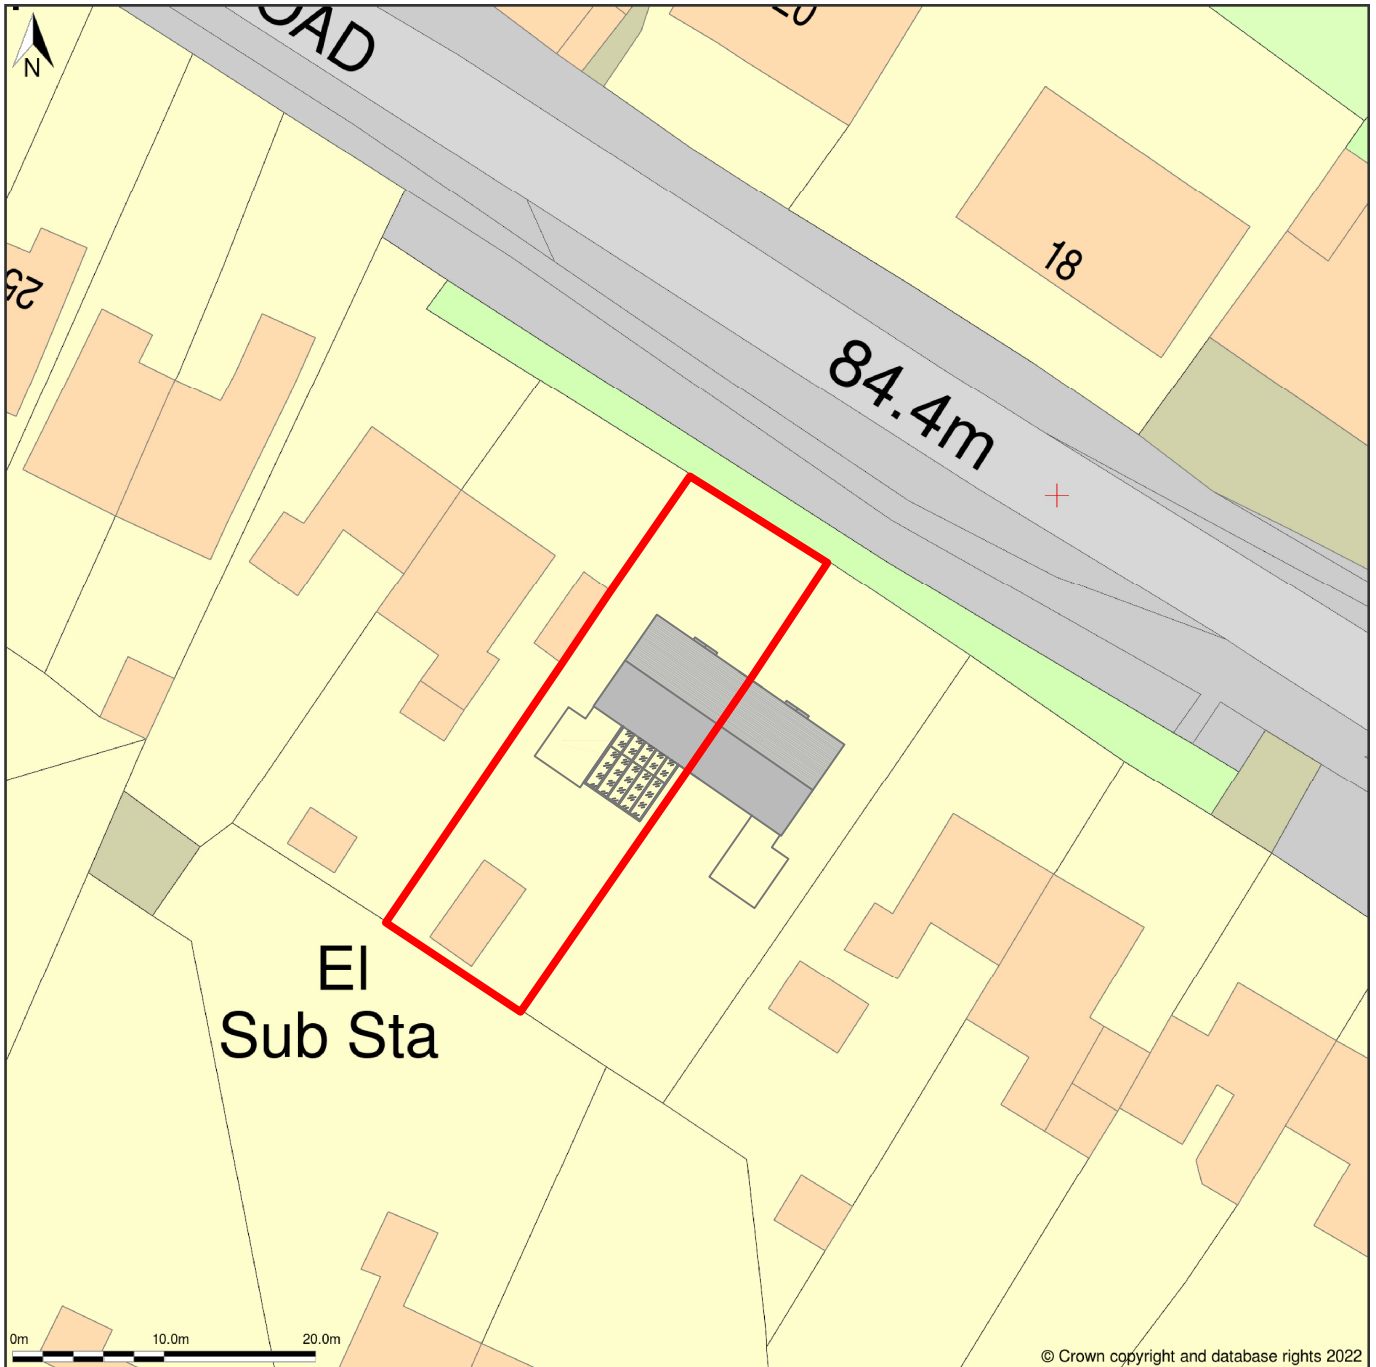

15, Orlingbury Road, Little Harrowden, North Northamptonshire, NN9 5BH

Block Plan shows area bounded by: 486712.97, 271319.06 486802.97, 271409.06 (at a scale of 1:500), OSGridRef: SP86757136. The representation of a road, track or path is no evidence of a right of way. The representation of features as lines is no evidence of a property boundary.

Produced on 4th Oct 2022 from the Ordnance Survey National Geographic Database and incorporating surveyed revision available at this date. Reproduction in whole or part is prohibited without the prior permission of Ordnance Survey. © Crown copyright 2022. Supplied by <https://www.buyaplan.co.uk> digital mapping a licensed Ordnance Survey partner (100053143). Unique plan reference: #00767228-B705D8