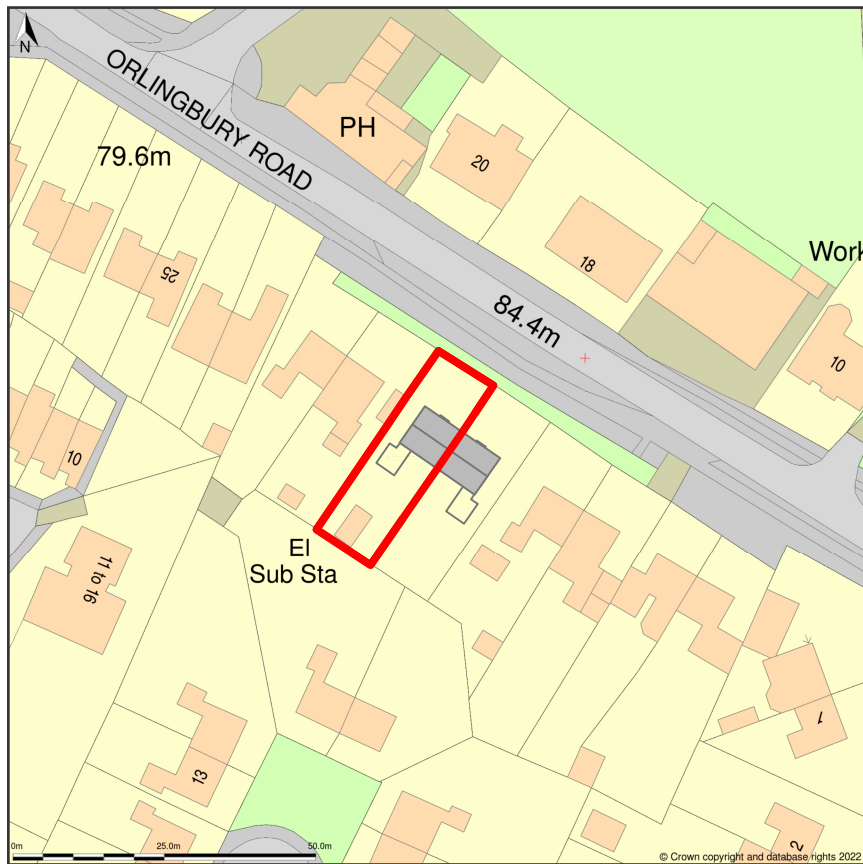

15, Orlingbury Road, Little Harrowden, North Northamptonshire, NN9 5BH

Site Plan shows area bounded by: 486687.24, 271293.25 486828.66, 271434.67 (at a scale of 1:1250), OSGridRef: SP86757136. The representation of a road, track or path is no evidence of a right of way. The representation of features as lines is no evidence of a property boundary.

Produced on 4th Oct 2022 from the Ordnance Survey National Geographic Database and incorporating surveyed revision available at this date. Reproduction in whole or part is prohibited without the prior permission of Ordnance Survey. © Crown copyright 2022. Supplied by <https://www.buyaplan.co.uk> digital mapping a licensed Ordnance Survey partner (100053143). Unique plan reference: #00767232-7DC122