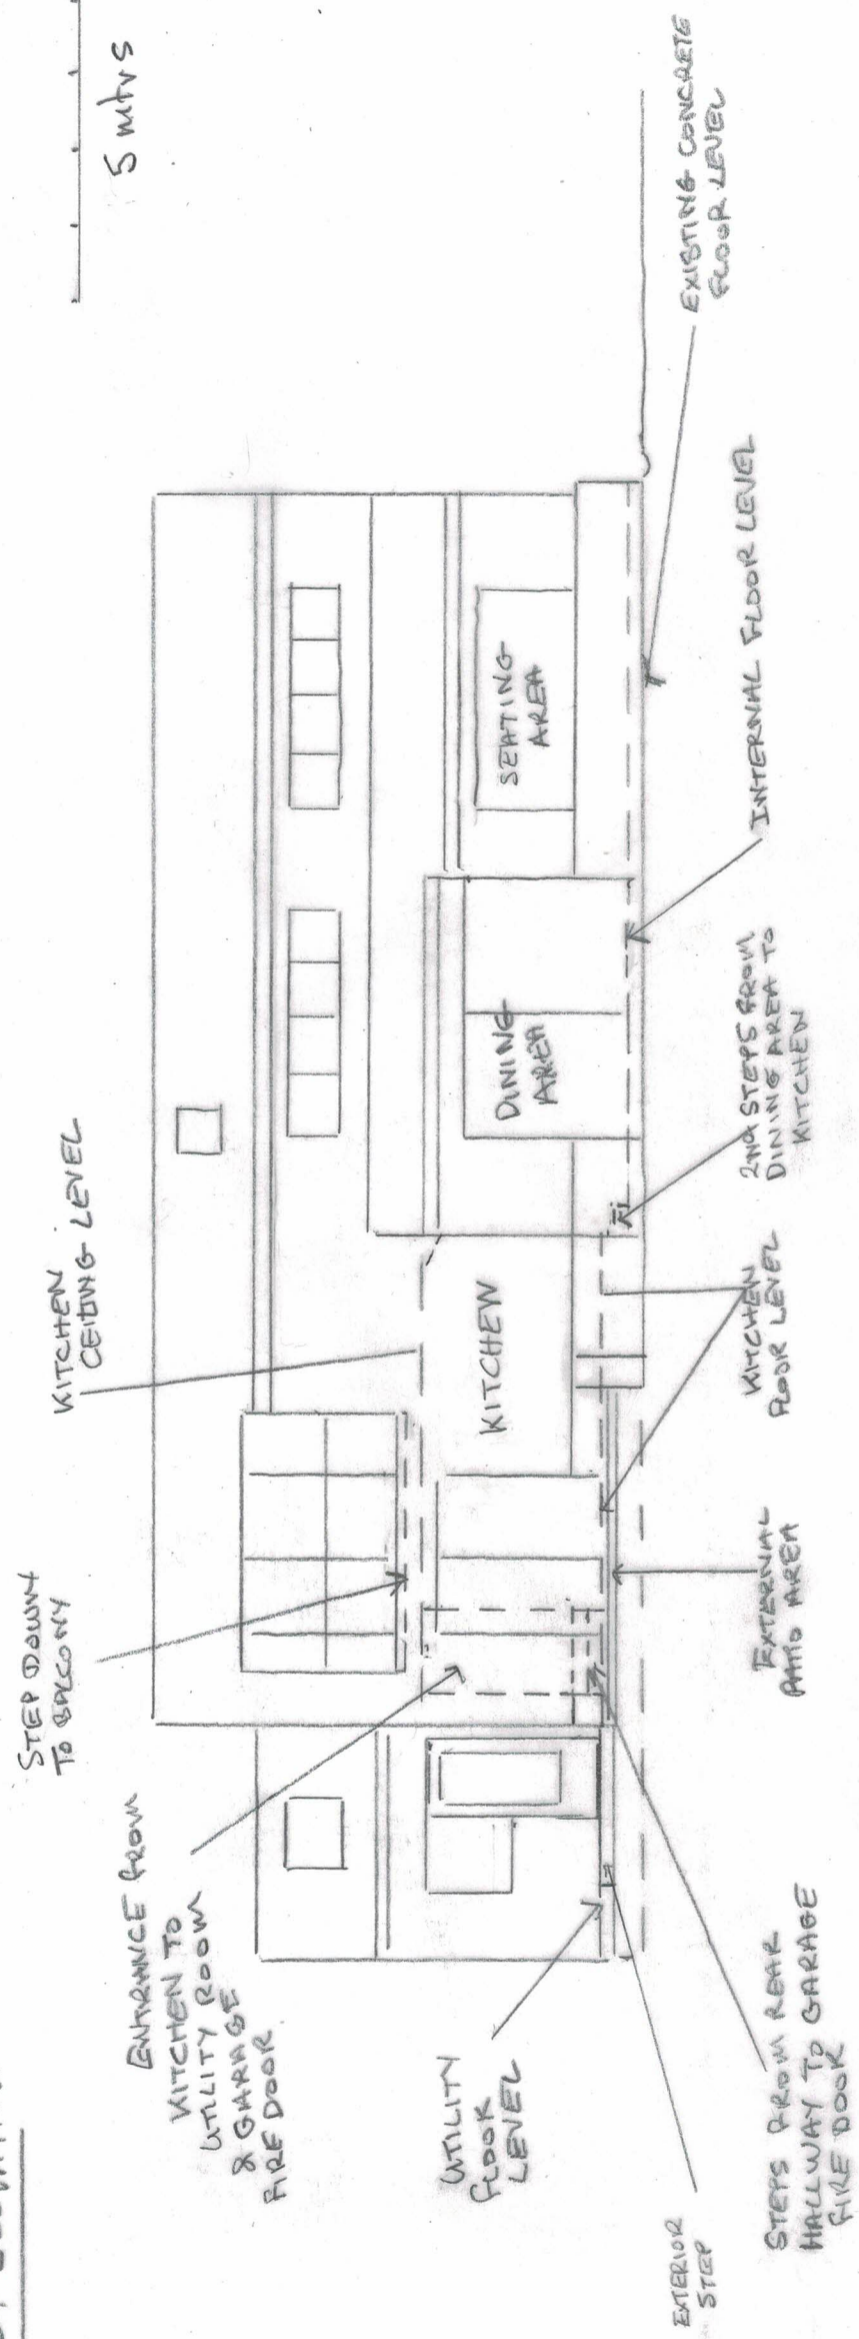

SCHEMATIC ELEVATIONS INDICATING INTERNAL FLOOR LEVELS & STEPS	
DUCKPOOL FARM	
BAILLITX	
DRAWING No. 10	DATE 25/8/22
DRAWN BY R. CHRISTEL	SCALE 1/100

SOUTH EAST ELEVATION

5 mtrs

SOUTH WEST ELEVATION