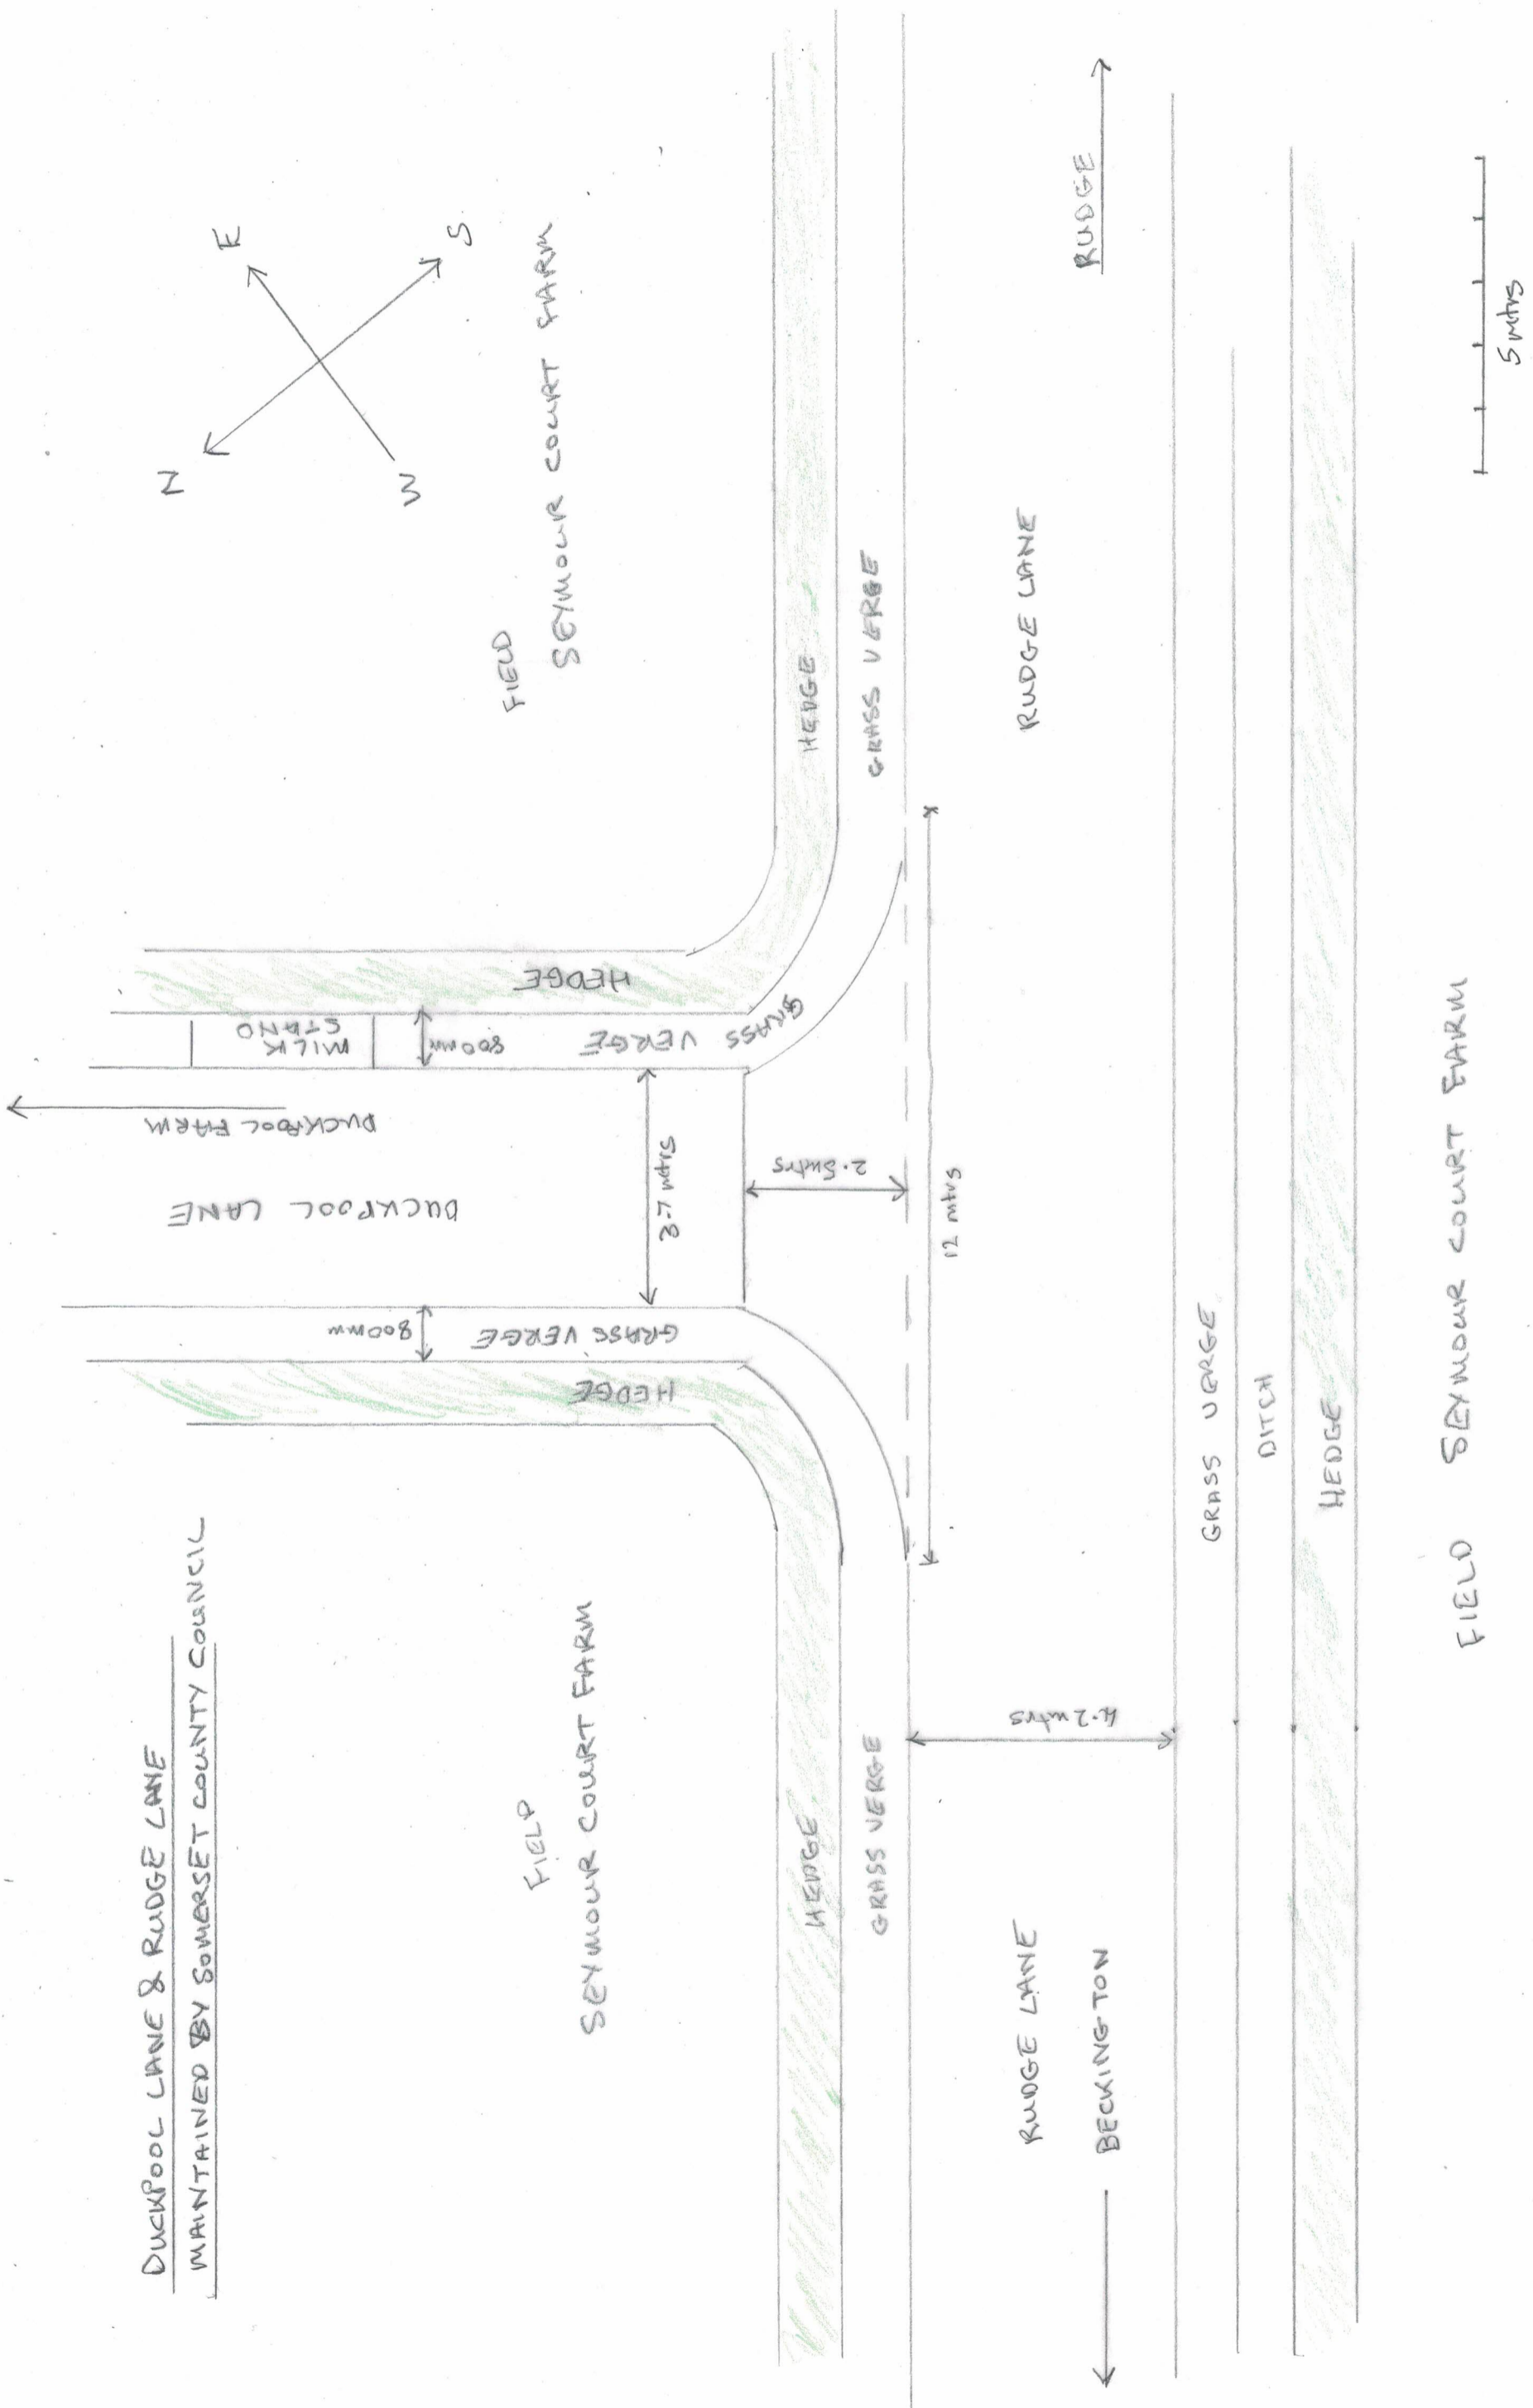

DUCKPOOL LANE & RUDGE LANE
 MAINTAINED BY SOMERSET COUNTY COUNCIL

FIELD SEYMOUR COURT FARM

FIELD SEYMOUR COURT FARM

EXISTING-DUCKPOOL LANE & RUDGE LANE JUNCTION	
DUCKPOOL FARM BAILL6TX	
DRAWING NO 9	DATE 25/8/22
DRAWN BY RCHRAUS22	SCALE 1/100

JUNCTION OF DUCKPOOL LANE AND RUDGE LANE (BAILL6TX)

FIELD SEYMOUR COURT FARM