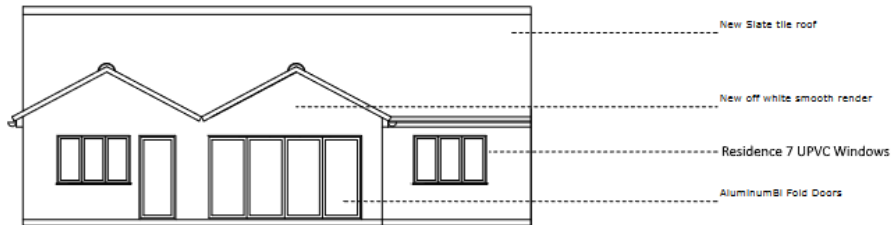

East Elevation

West Elevation

SCALE

	176 The Street			Size	A3
	Mr and Mrs Challinor	Date	05/10/22	Scale	1:100
	East and West Elevations 1:100				