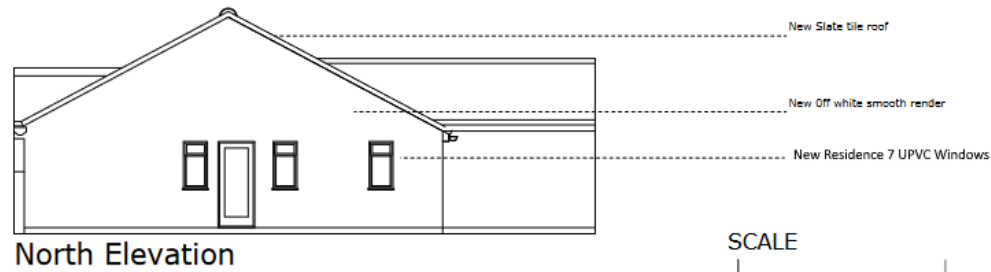

0

10 metres

SCALE

	176 The Street			Size	A3
	Mr and Mrs Challinor	Date	06/10/22	Scale	1:100
	North and South Elevations 1:100				