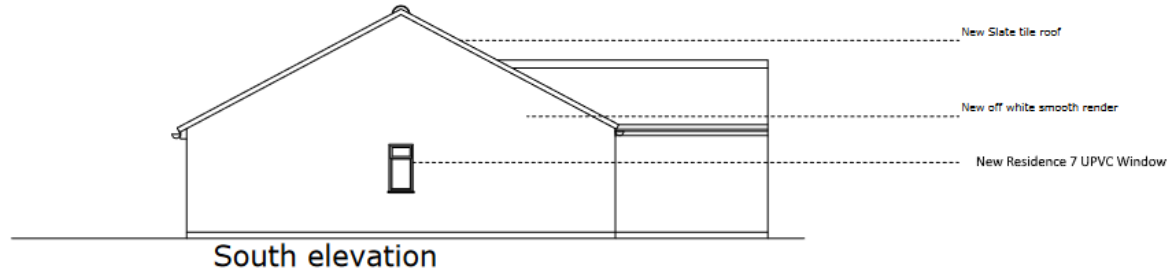

0

10 metres

SCALE

	176 The Street			Size	A3
	Mr and Mrs Challinor	Date	06/10/22	Scale	1:100
	North and South Elevations 1:100				