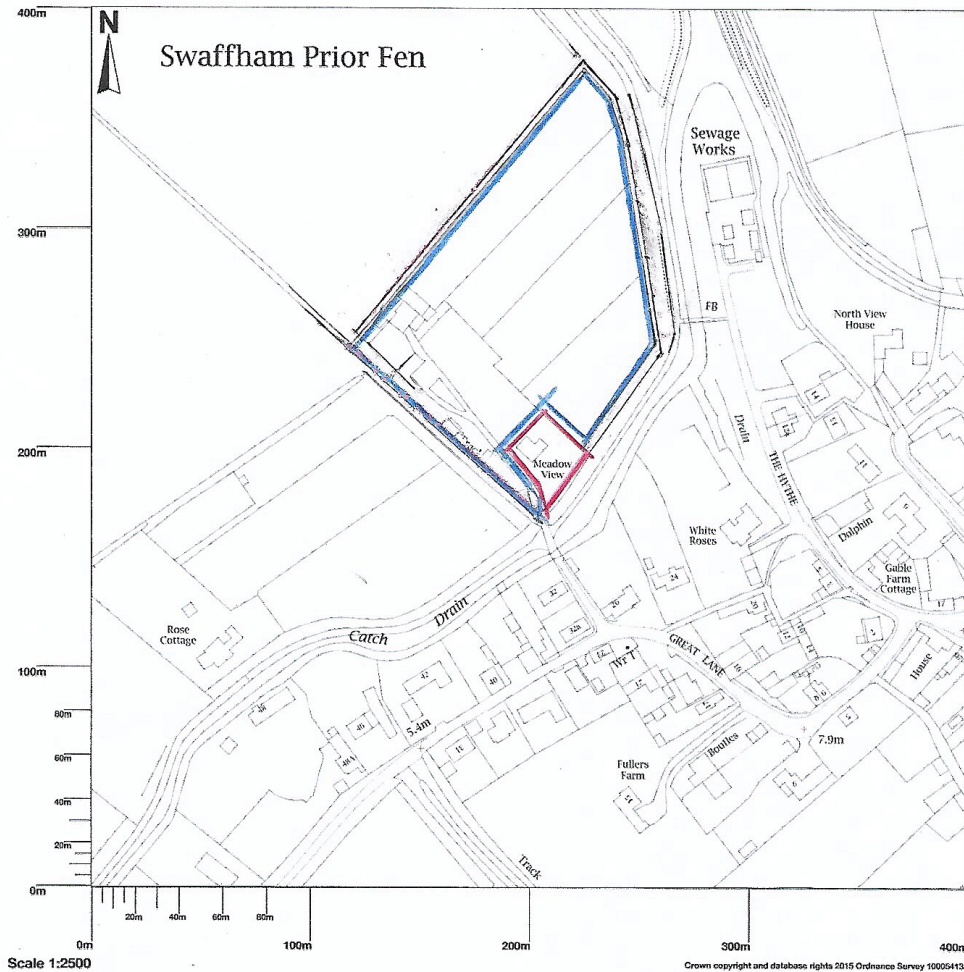

28 Great Lane, Reach, Cambridge, CB25 0JF

Map area bounded by: 556209,266112 556609,266512. Produced on 13 February 2018 from the OS National Geographic Database. Reproduction in whole or part is prohibited without the prior permission of Ordnance Survey. © Crown copyright 2018. Supplied by UKPlanningMaps.com a licensed OS partner (100054135). Unique plan reference: p16buk/222570/304110