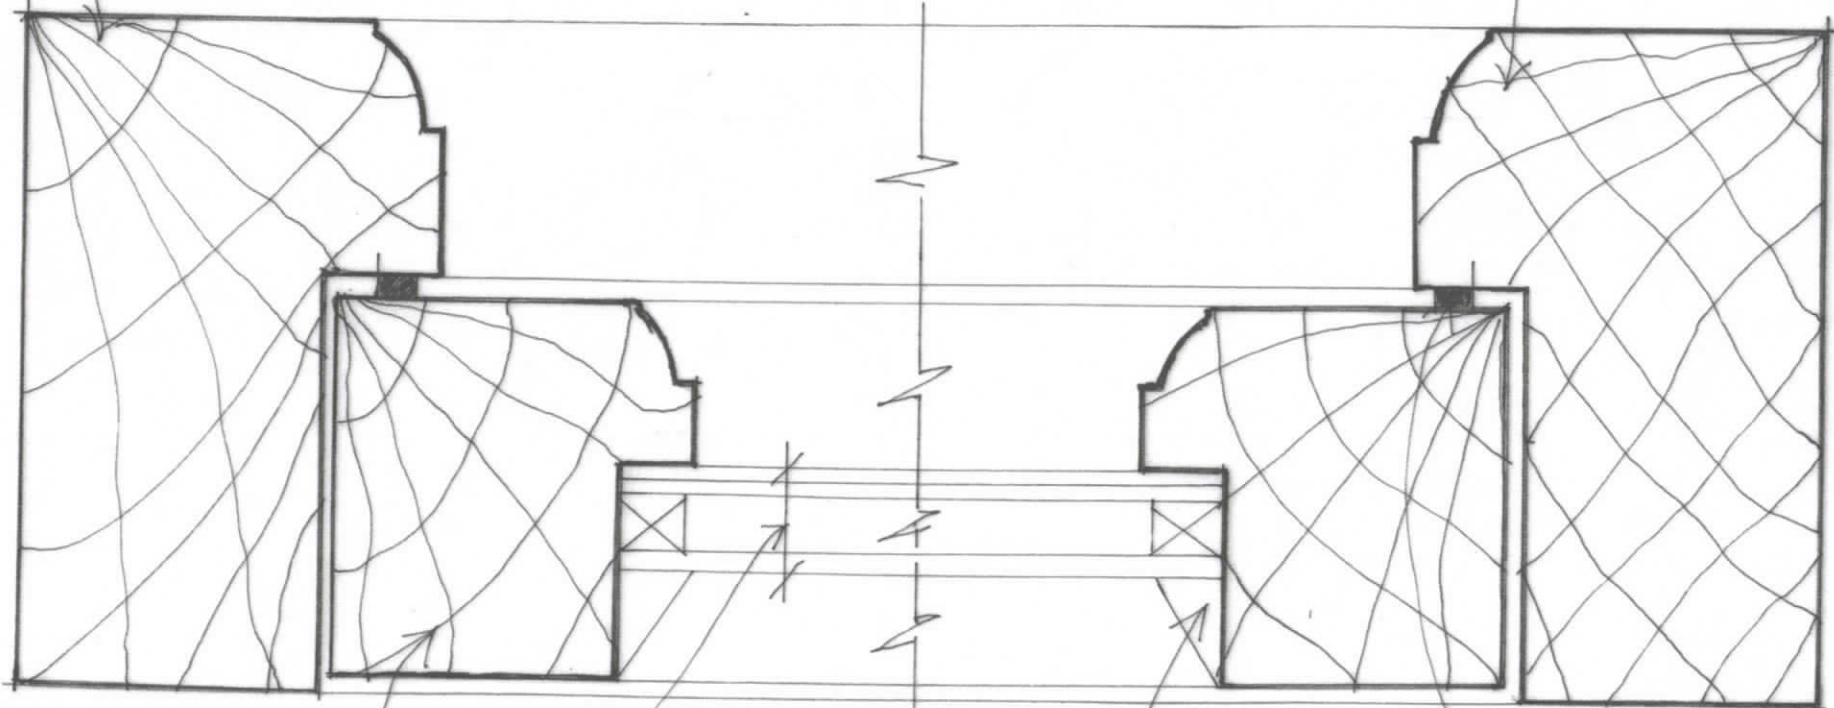

OVOLO' Ex. 90X  
56 mm TIMBER  
JAMBS

OVOLO' Ex. 90X  
56 mm TIMBER  
JAMBS

OVOLO' Ex. 48  
X 51 mm SASH  
STILES

TIMBER/PUTTY  
BEAD

CONCEALED  
DRAFT STRIP

14 mm SLIMLITE  
DOUBLE GLAZED  
GLASS UNIT

SCALE:-  
AS SHOWN  
FULL SIZE

TYPICAL DETAIL OF  
PLAN VIEW OF  
WINDOWS No. A, J, K