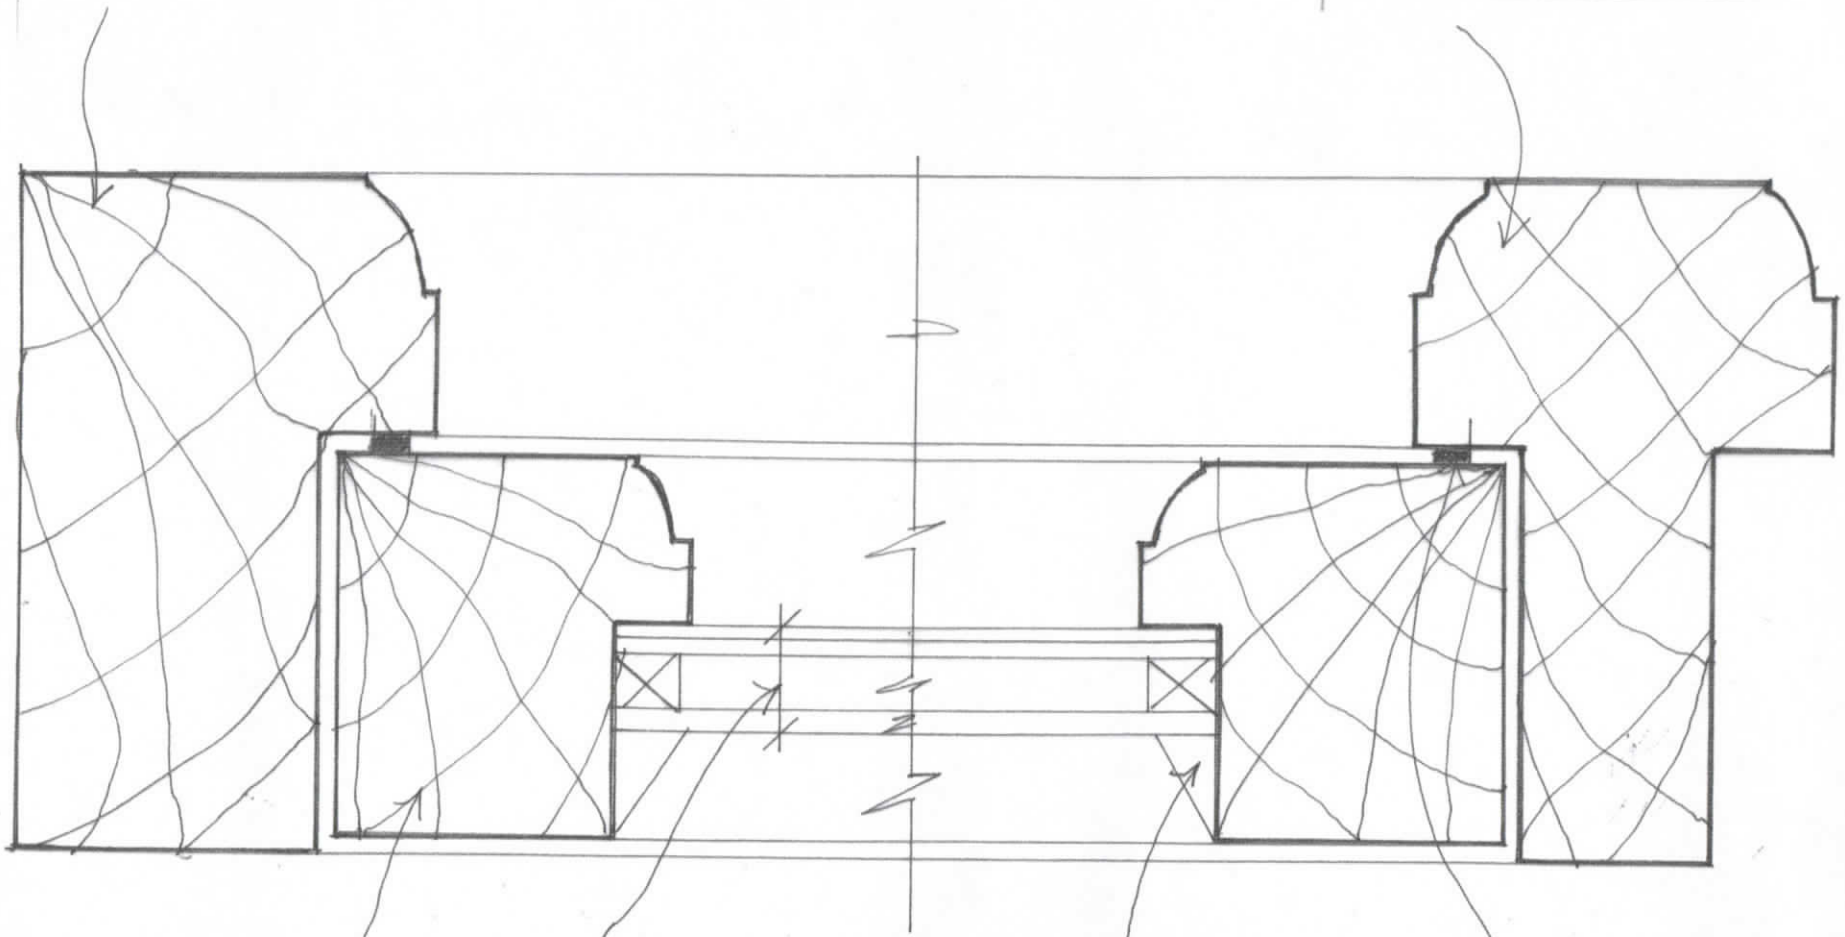

OVOLLO' Ex. 90X
56 mm TIMBER
JAMBS

OVOLLO' Ex. 90X
56 mm TIMBER
MULLIONS

OVOLLO' Ex. 48
X 51 mm SASH
STILES

TIMBER/PUTTY
BEAD

CONCEALED
DRAFT STRIP

14mm SLIMLITE
DOUBLE GLAZED
GLASS UNIT

SCALE:-
AS SHOWN
FULL SIZE

TYPICAL DETAIL OF
PLAN VIEW OF
WINDOWS B, E,