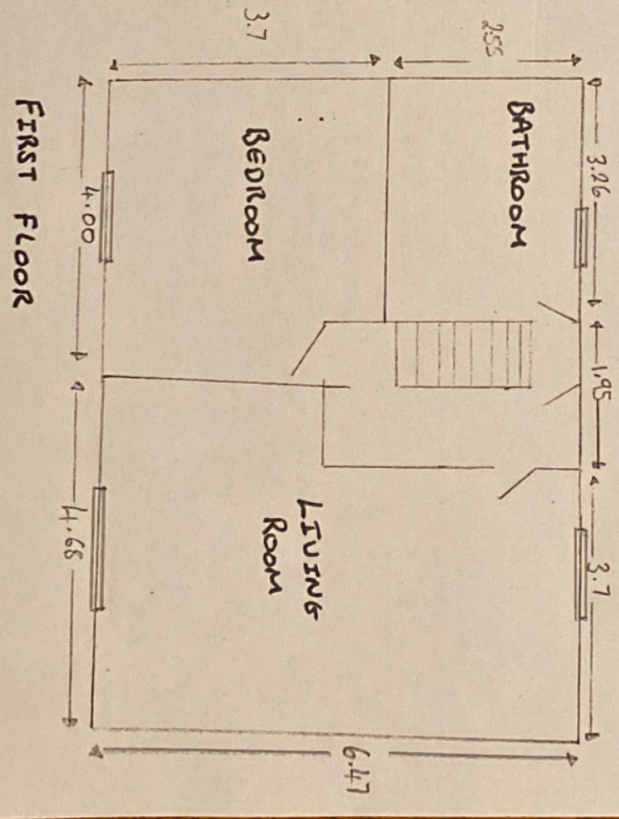

CURRENT FLOOR PLAN

VICTORIA HOUSE, LLANFAIR  
SY21 ORZ  
CAERINION

SCALE 1:100