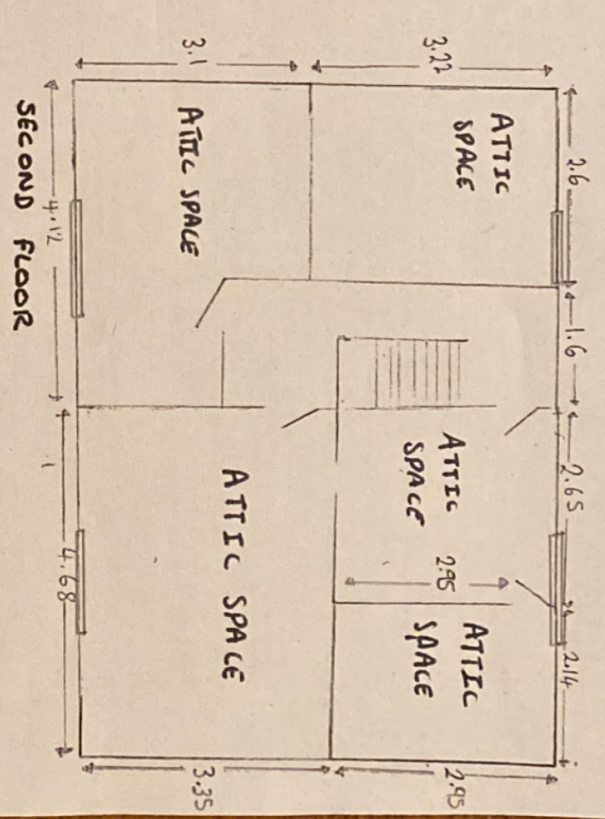

CURRENT FLOOR PLAN

VICTORIA HOUSE, LLANFAIR  
SY21 ORZ  
CAERINION

SCALE 1:100