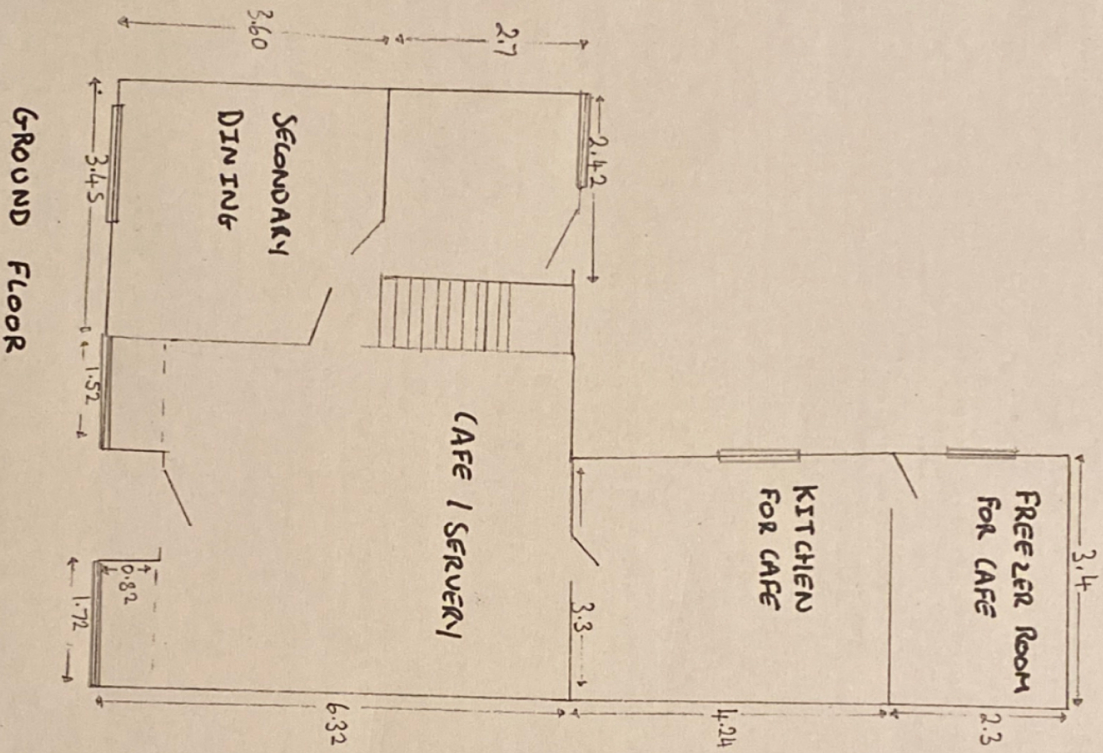

CURRENT FLOOR PLAN

VICTORIA HOUSE, LLANFAIR  
SY21 ORZ  
CAERINION

SCALE 1:100