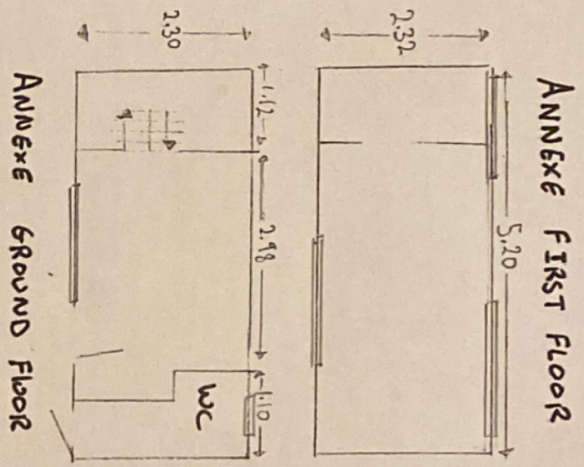

CURRENT FLOOR PLAN

VICTORIA HOUSE, LLANFAIR  
SY21 ORZ  
CAERINION

SCALE 1:100