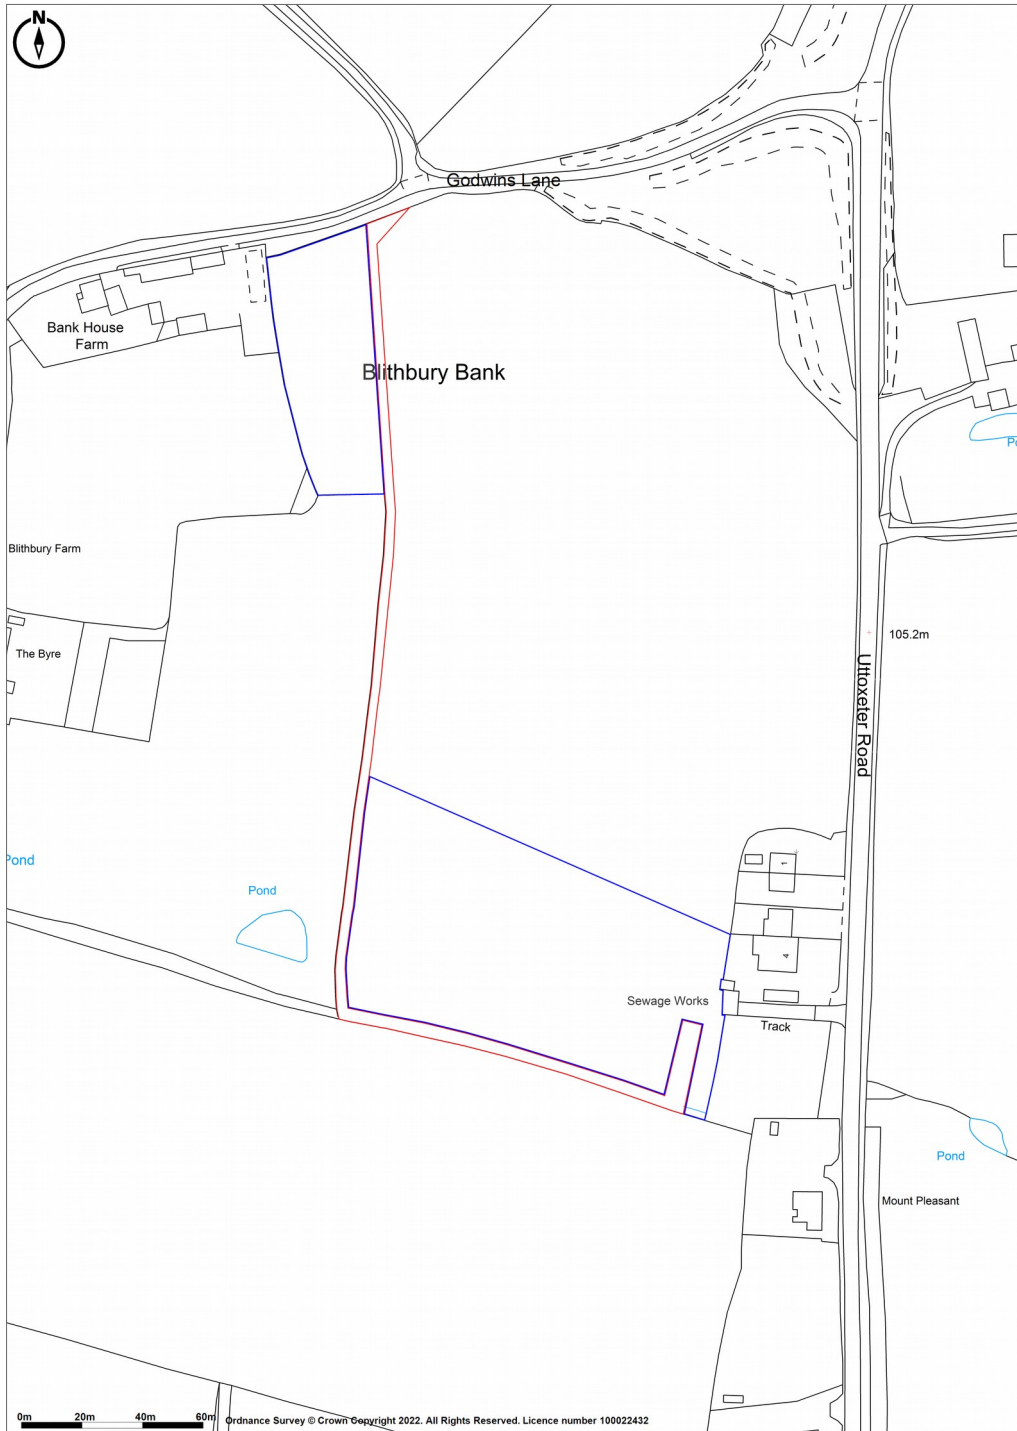

Land to rear of 4 Uttoxeter Road, Blithbury, WS15 3HU

Promap
LANDMARK INFORMATION

Ordnance Survey Crown Copyright 2022. All rights reserved.
Licence number 100022432.
Plotted Scale - 1:2500. Paper Size – A4
6136.99 Location Plan