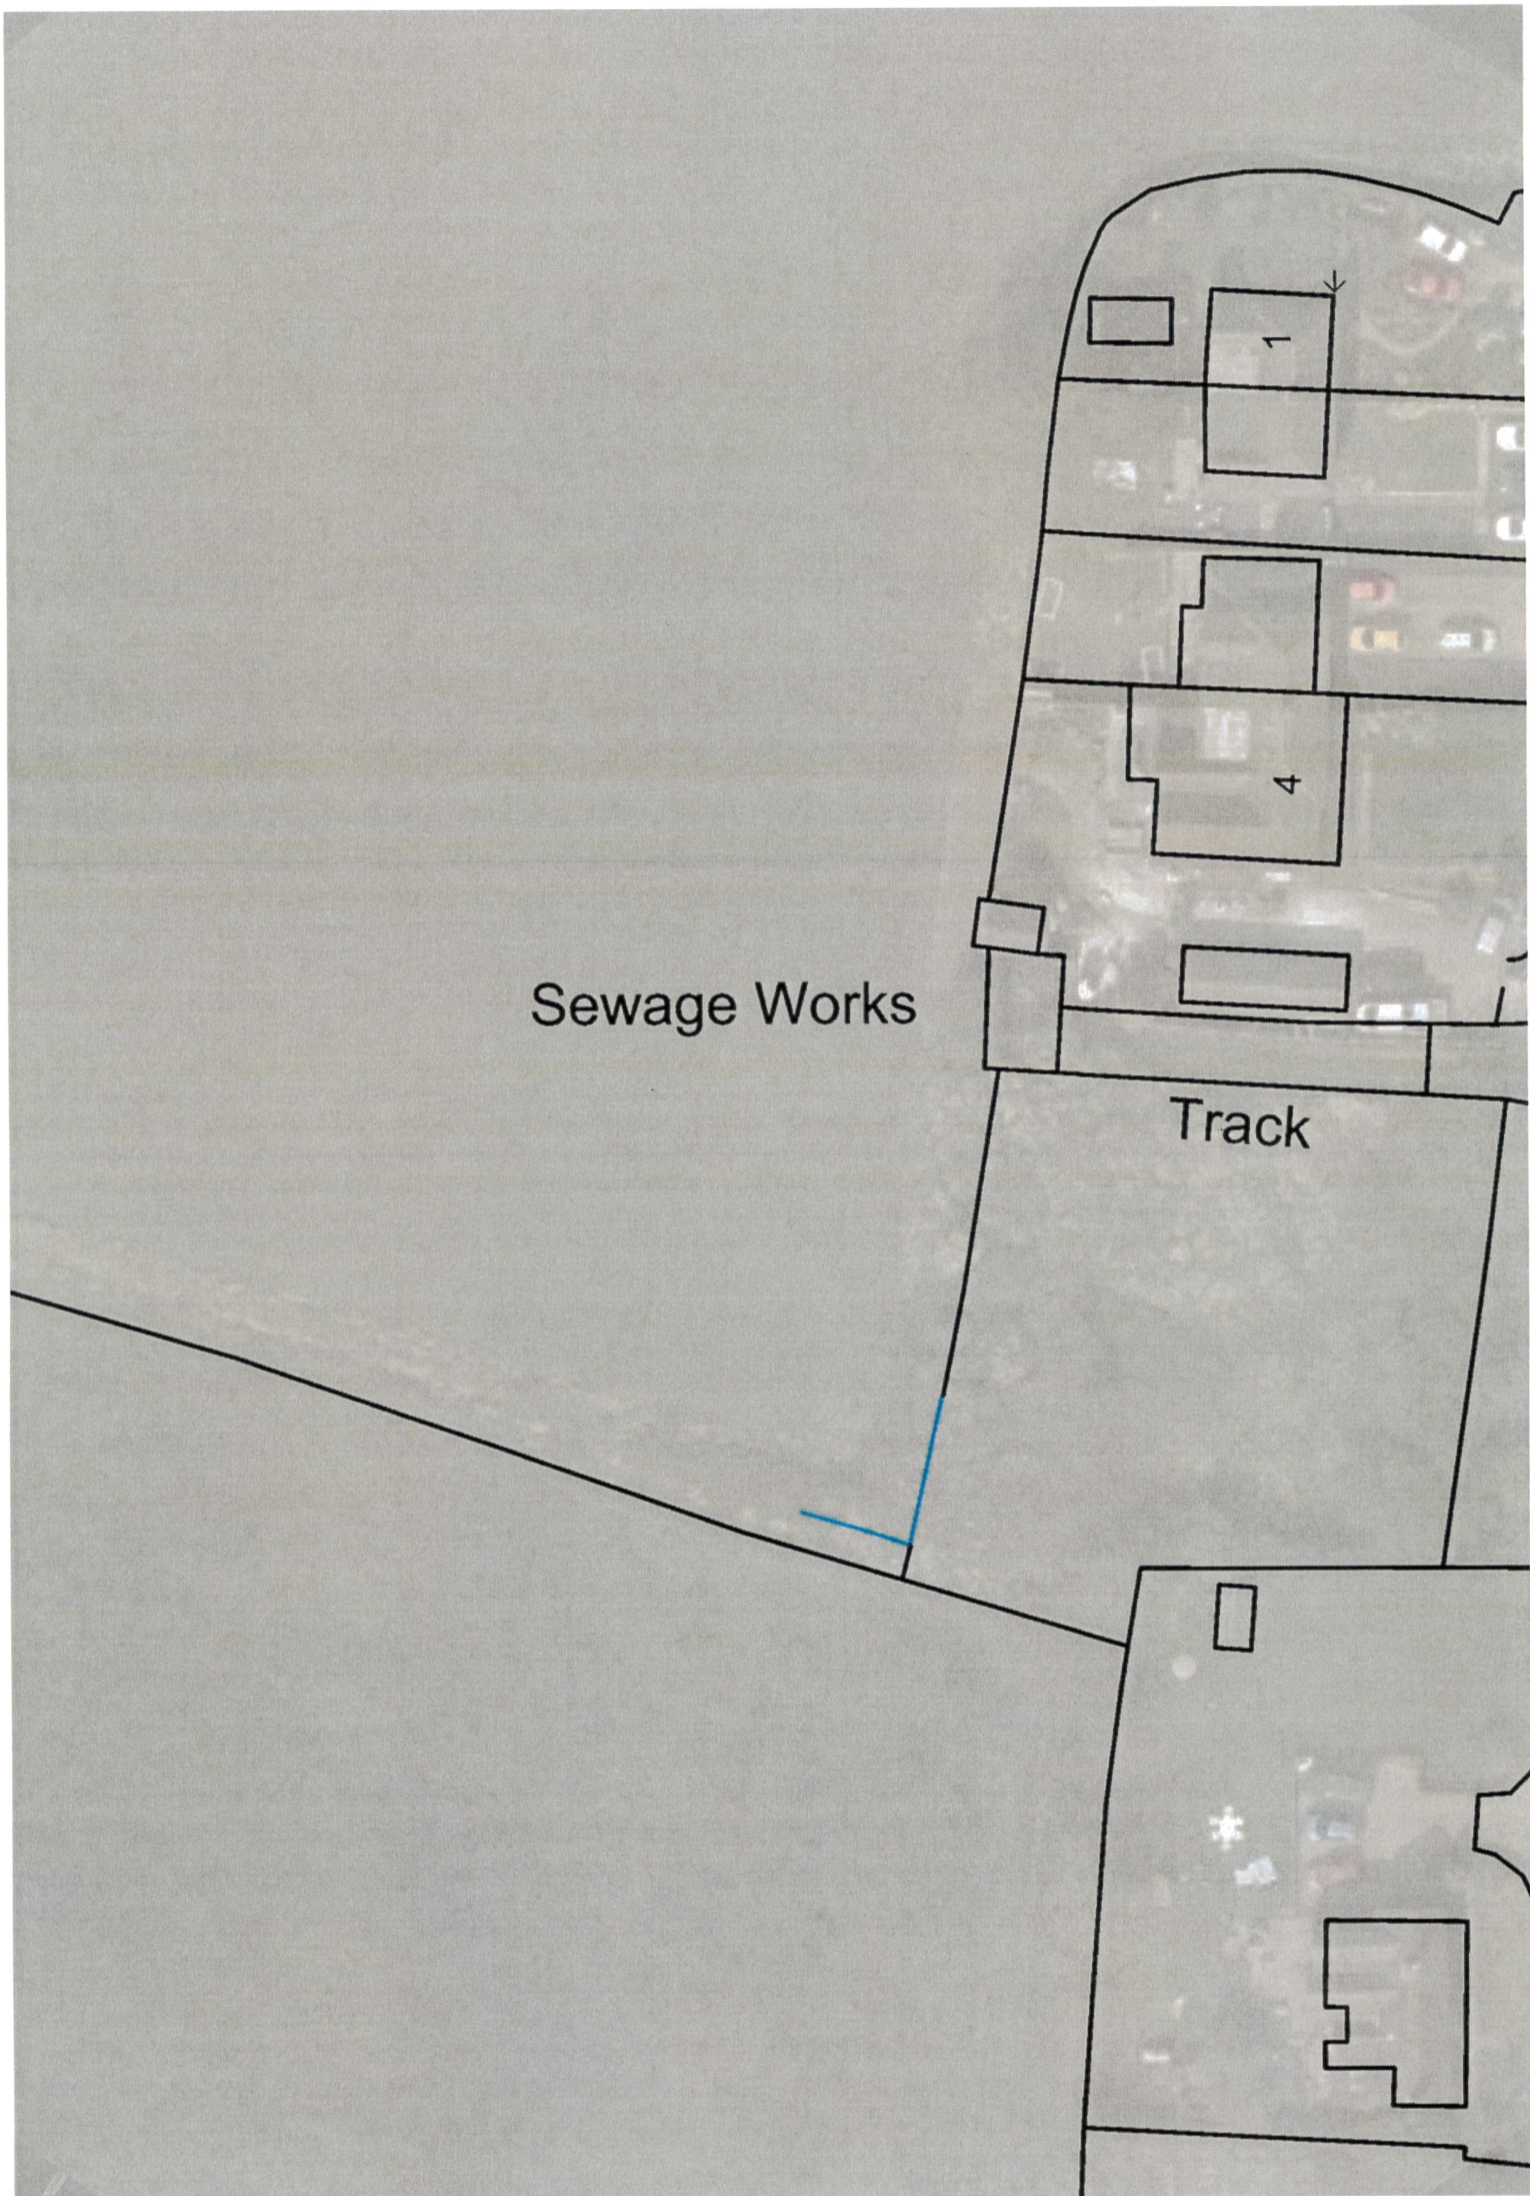

Land to rear of 4 Uttoxeter Road, Blithbury, WS15 3HU

Ordnance Survey Crown Copyright 2022. All rights reserved.  
Licence number 100022432.  
Plotted Scale - 1:500. Paper Size - A3  
Drawing 6136.77 Existing Site Plan