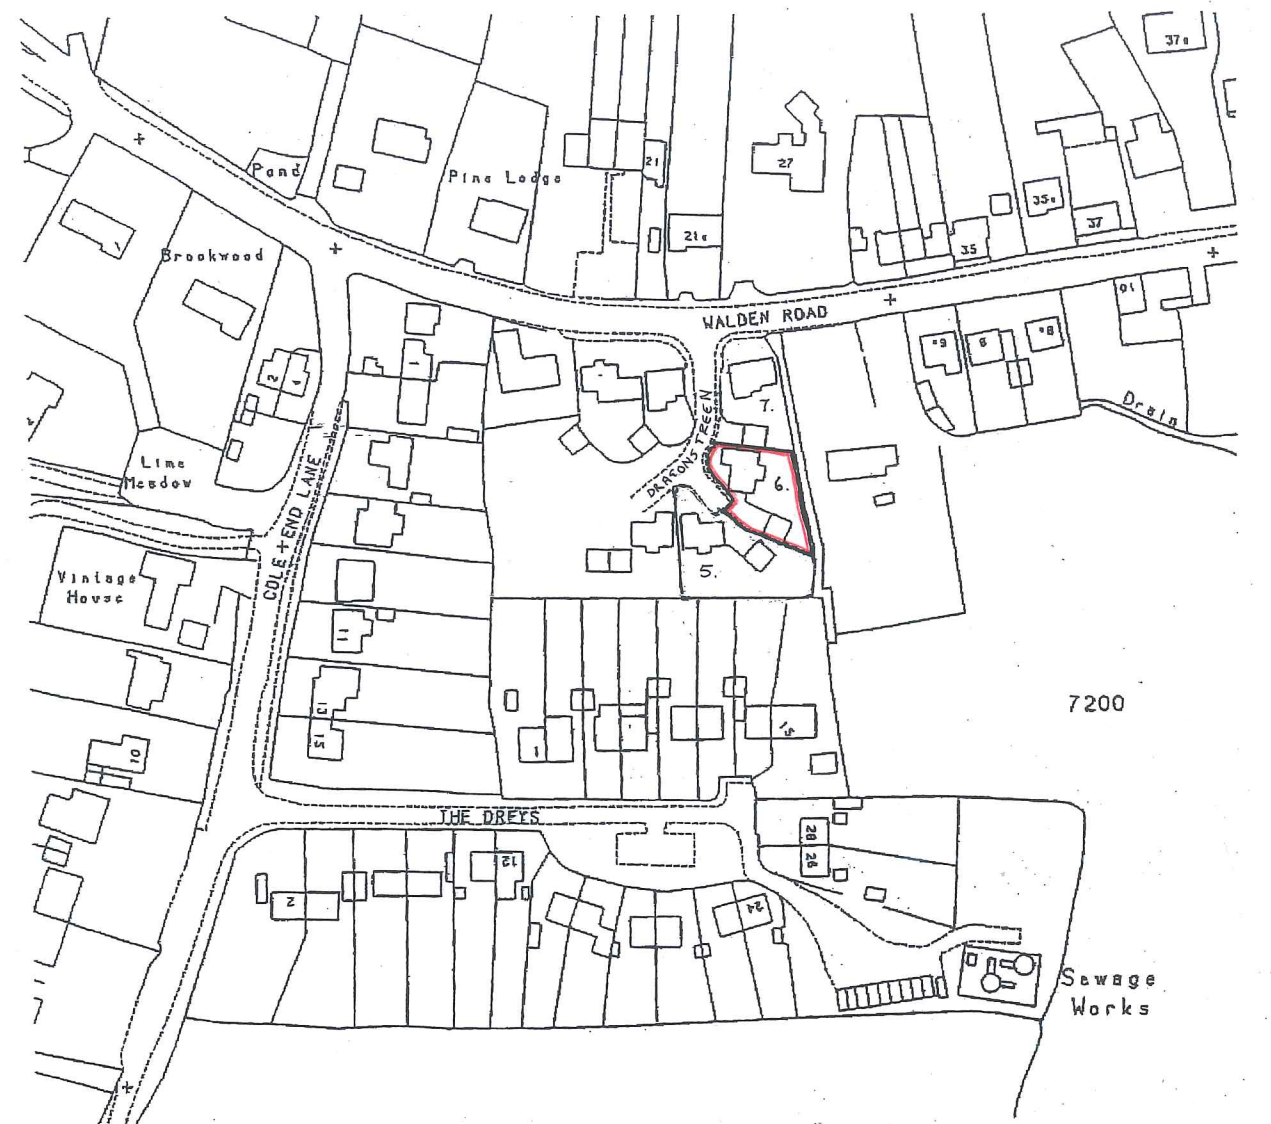

SCALEBAR 1 : 500

BLOCK PLAN / ROOF PLAN

SCALEBAR 1 : 2500

LOCATION PLAN

RACHEL MOSES · ARCHITECT · LTD  
 BA (Hons). DIP ARCH. RIBA.  
 THATCH COTTAGE, RADWINTER END,  
 SAFFRON WALDEN, ESSEX, CB10 2UD. Tel. 01799 599 264

EXTENSION TO :			
6, DRAGONS GREEN, SEWARDS END.			
TITLE			
LOCATION PLAN & BLOCK PLAN			
SCALE	DATE	DWG. No.	REV.
1: 2500	Sept. '22	2212 /PD/10	