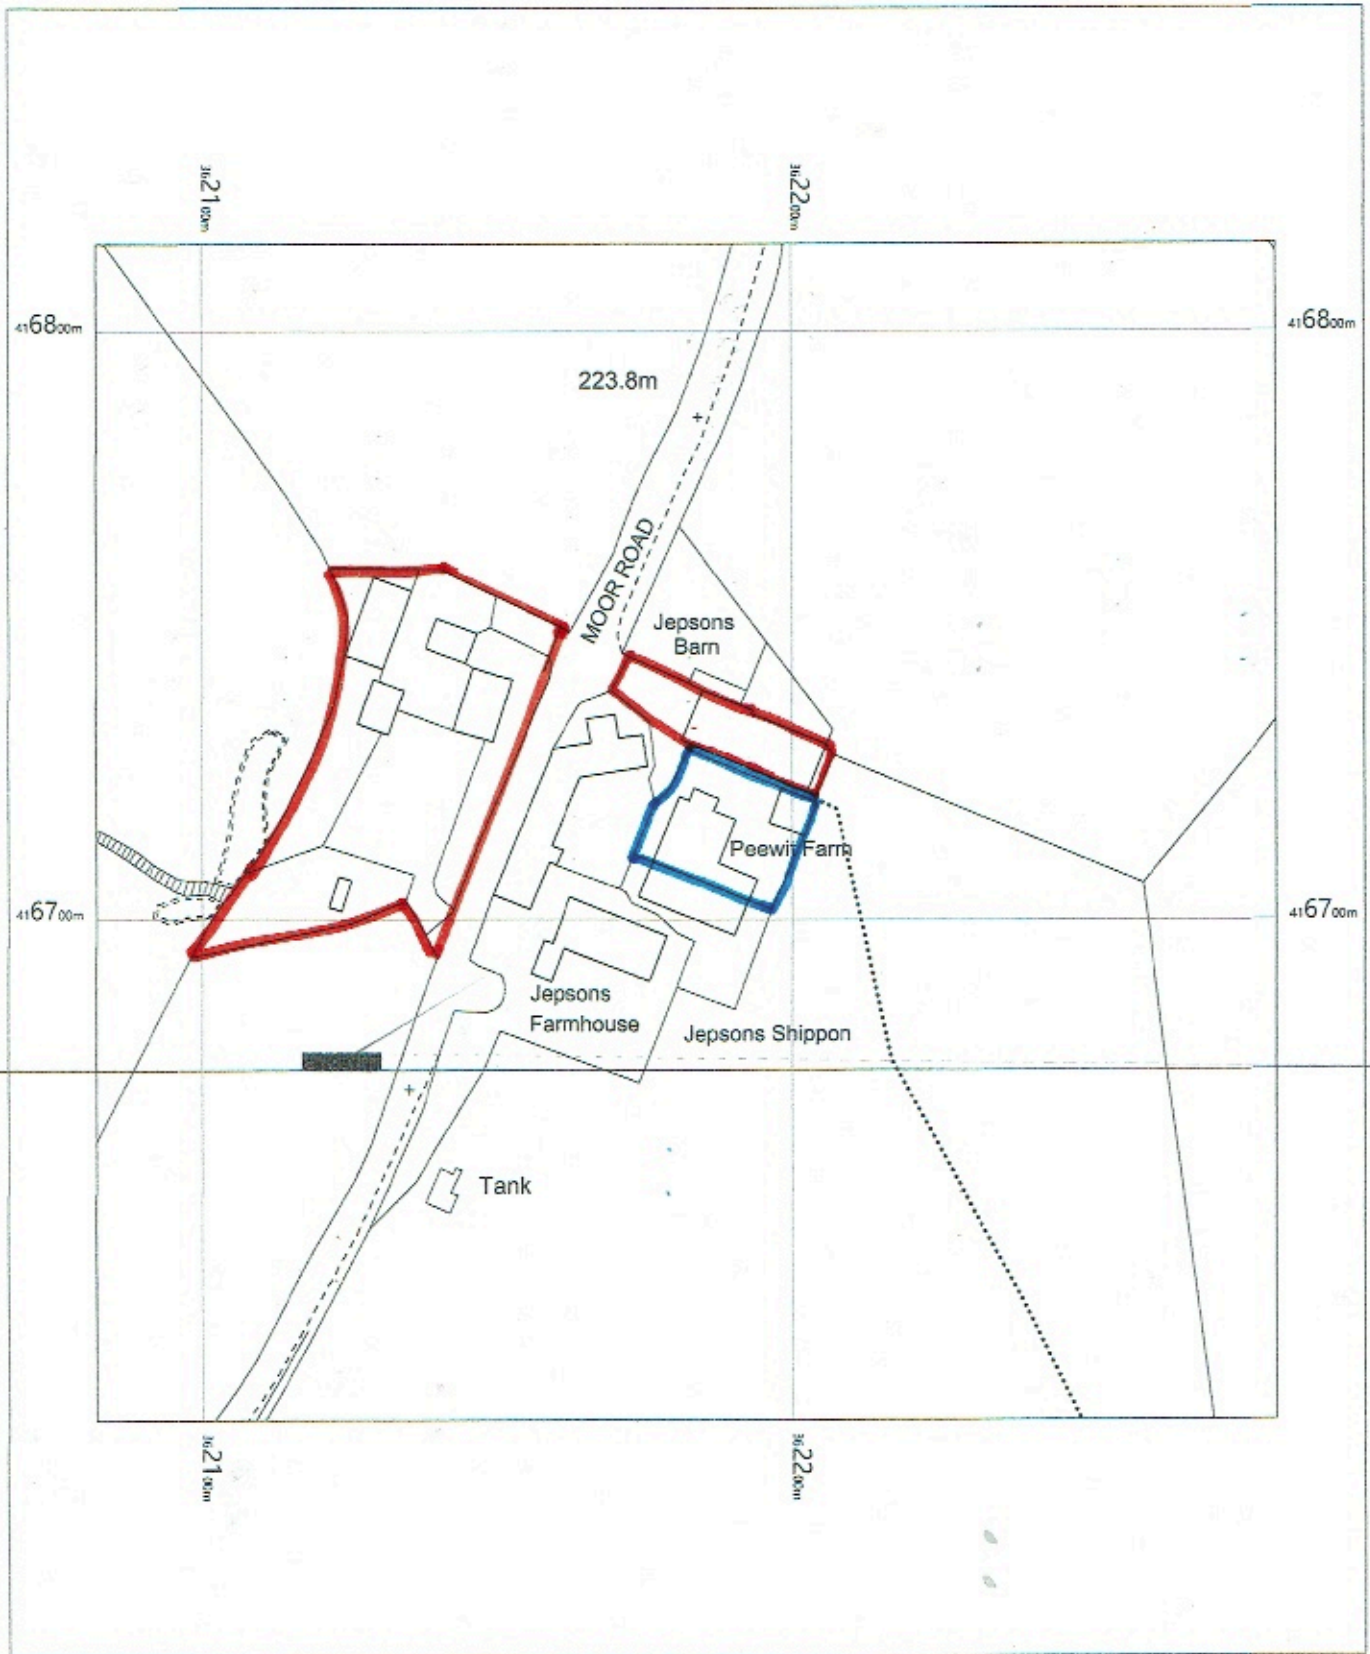

Peewit Farm, Moor Road, PR6 9DQ

Peewit Farm
Moor Road,
Chorley,
Anglezarke,
Lancashire
PR6 9DQ

OS MasterMap 1250/2500/10000 scale
Tuesday, September 13, 2022, ID: MPMBW-01060842
www.blackwellmapping.co.uk

1:1250 scale print at A4, Centre: 362182 E, 416715 N
©Crown Copyright Ordnance Survey. Licence no. 100041041

BLACKWELL'S
MAPPING SERVICES
PERSONAL & PROFESSIONAL MAPPING
www.blackwellmapping.co.uk

TEL: 0800 151 2612
maps@blackwell.co.uk