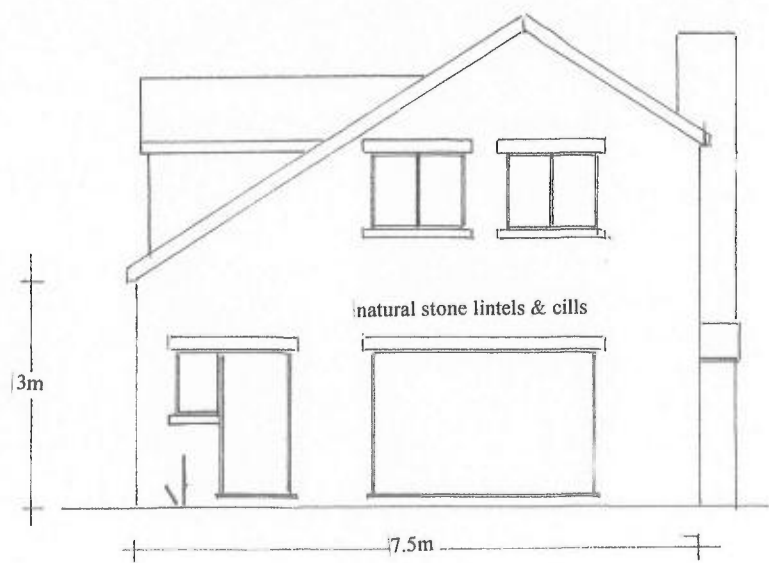

Prop Front Elev

Prop Right Elev

Prop Left Elev

Prop Rear Elev

CHORLEY COUNCIL
DEVELOPMENT CONTROL

REC'D 11 OCT 2022

| | |
|-----------|--|
| FILE | |
| ACK'D | |
| ATTEN OF | |
| COPIES TO | |

House Type 2

Proposed Detached 2 Storey House
at Pewit Farm Moor Rd Anglezarke