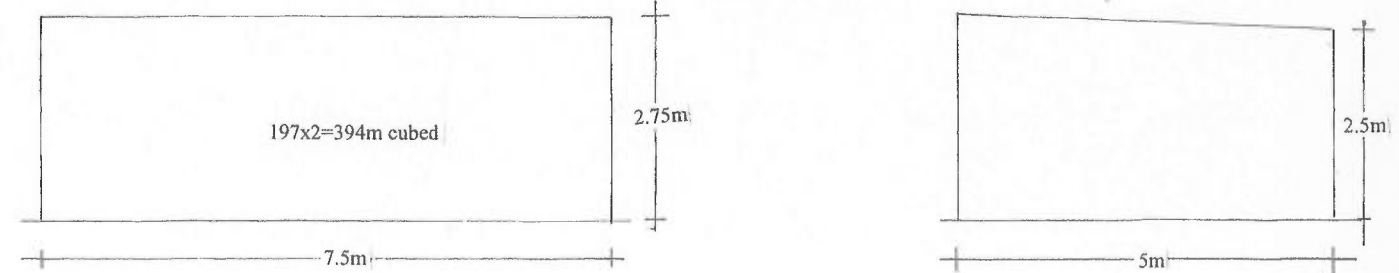

Stores 4&5