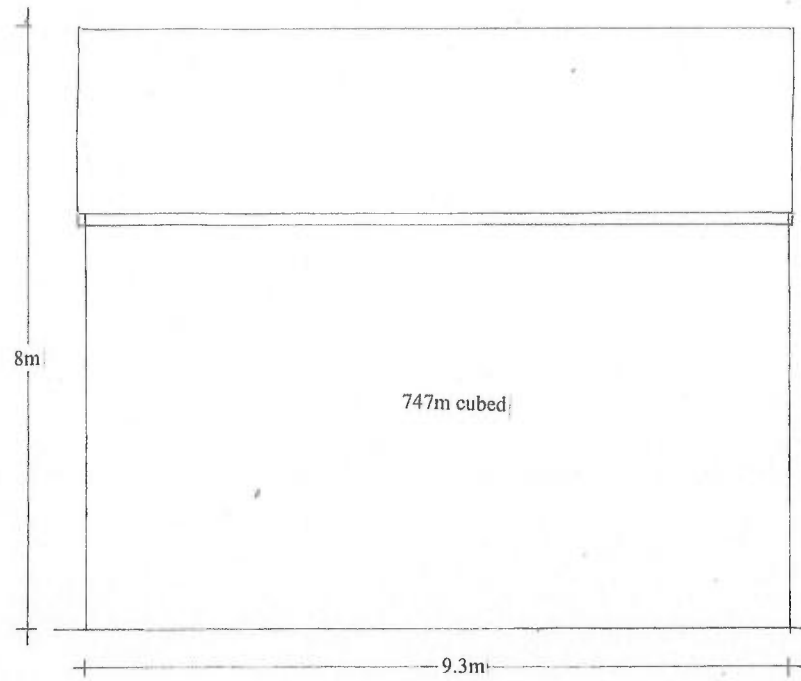

Scales 1:100

CHORLEY COUNCIL
DEVELOPMENT CONTROL

REC'D 11 OCT 2022

FILE	
ACK'D	
ATTEN OF	
COPIES TO	

Store 1

Store 2

Note all these buildings are proposed to be demolished to facilitate building of the new dwellings at Pewit Farm Moor Road Anglezarke