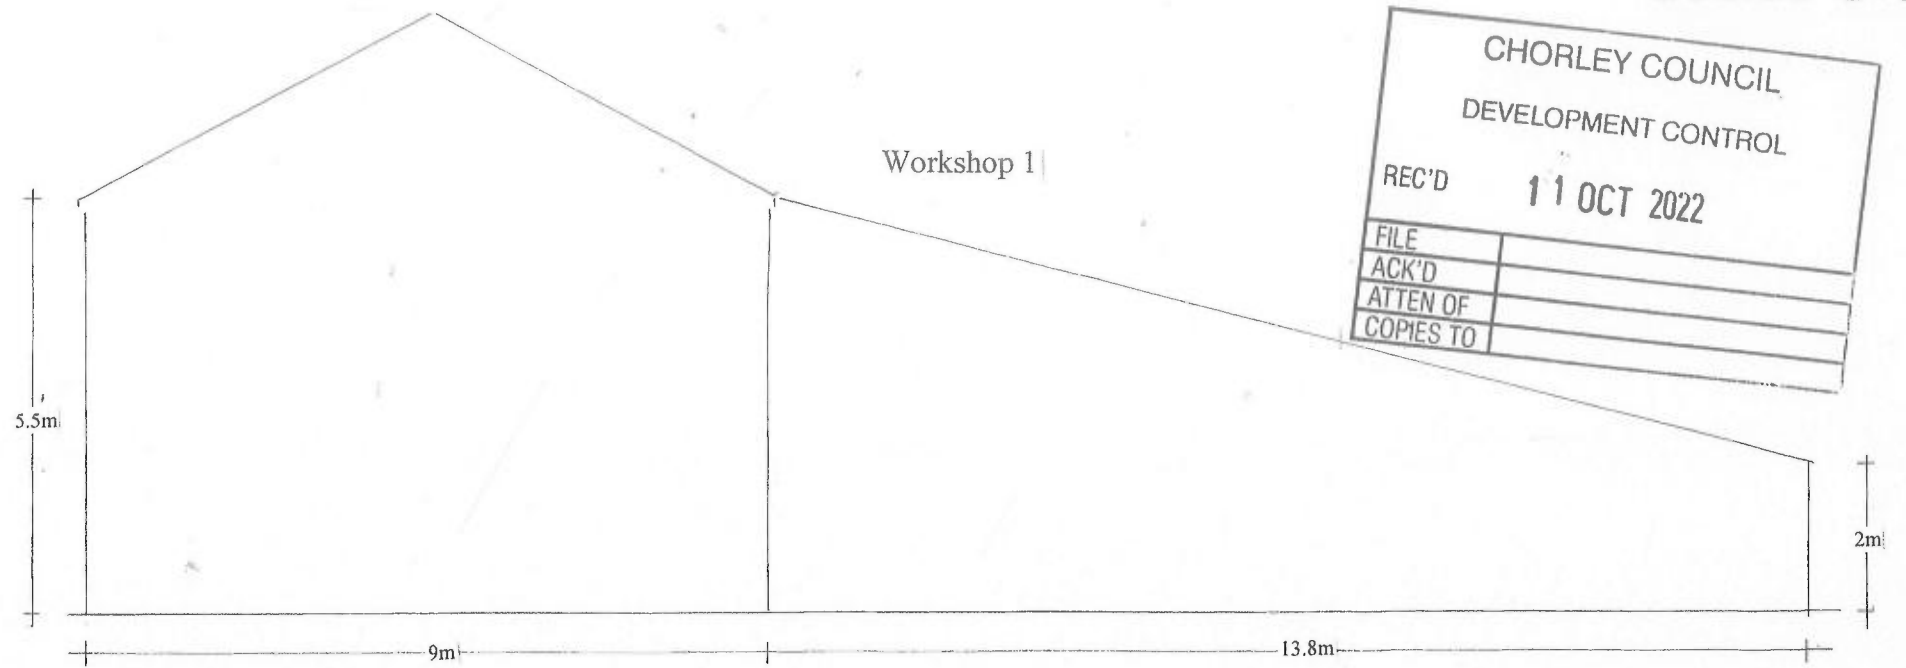

Scales 1:100

CHORLEY COUNCIL
DEVELOPMENT CONTROL

REC'D 11 OCT 2022

FILE	
ACK'D	
ATTEN OF	
COPIES TO	

Store 1

Store 2

Note all these buildings are proposed to be demolished to facilitate building of the new dwellings at Pewit Farm Moor Road Anglezarke