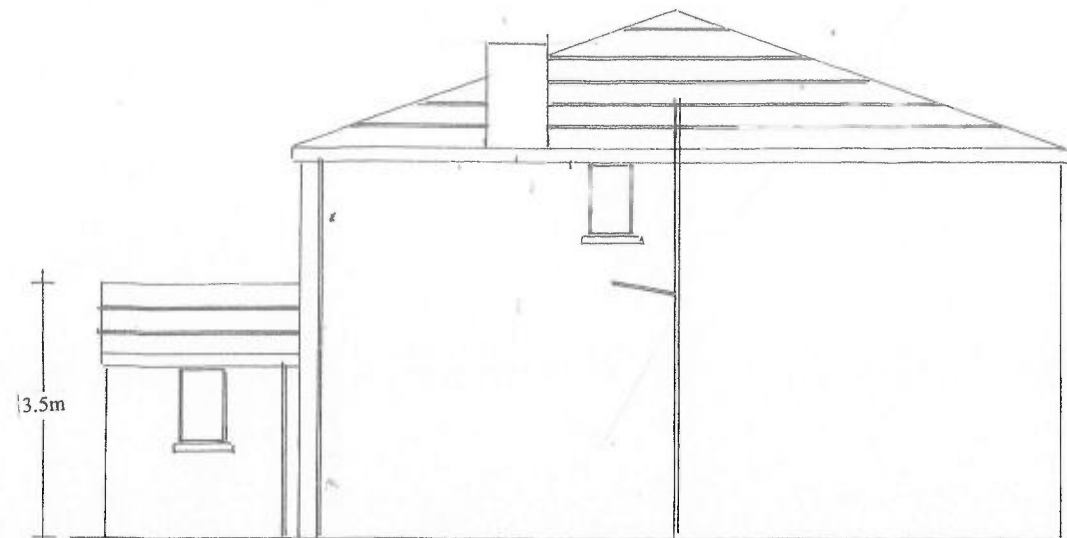

Prop Front Elev

Prop Right Elev

Prop Left Elev

Prop Rear Elev

CHORLEY COUNCIL	
DEVELOPMENT CONTROL	
REC'D	11 OCT 2022
FILE	
ACK'D	
ATTEN OF	
COPIES TO	

House Type :

Proposed Detached 2 Storey House
at Pewit Farm Moor Rd Anglezarke