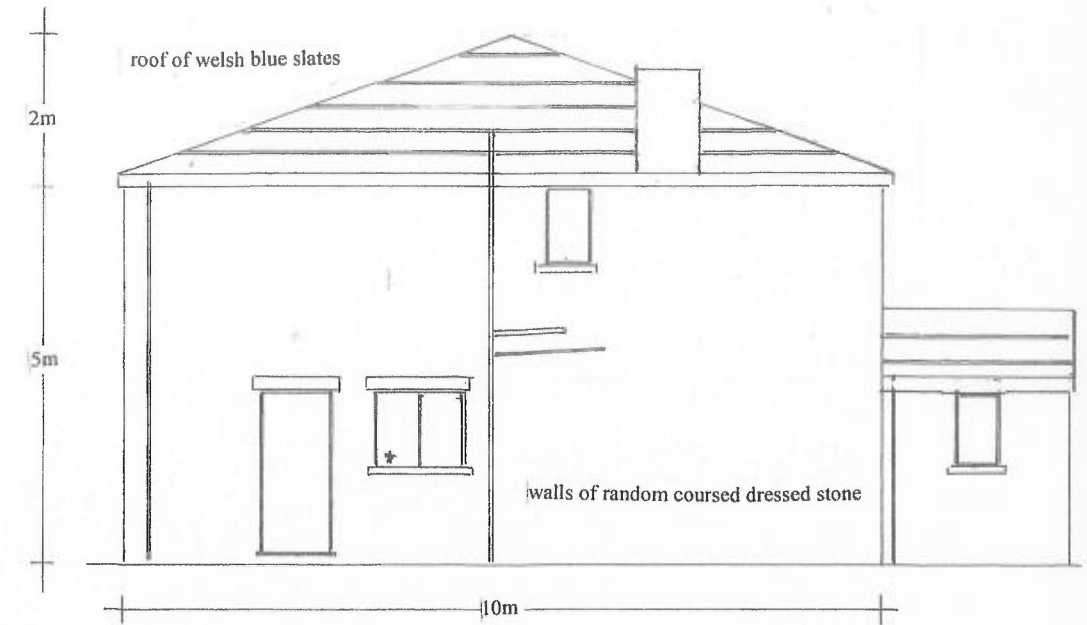

Prop Front Elev

Prop Right Elev

Prop Left Elev

Prop Rear Elev

CHORLEY COUNCIL	
DEVELOPMENT CONTROL	
REC'D	11 OCT 2022
FILE	
ACK'D	
ATTEN OF	
COPIES TO	

House Type :

Proposed Detached 2 Storey House
at Pewit Farm Moor Rd Anglezarke