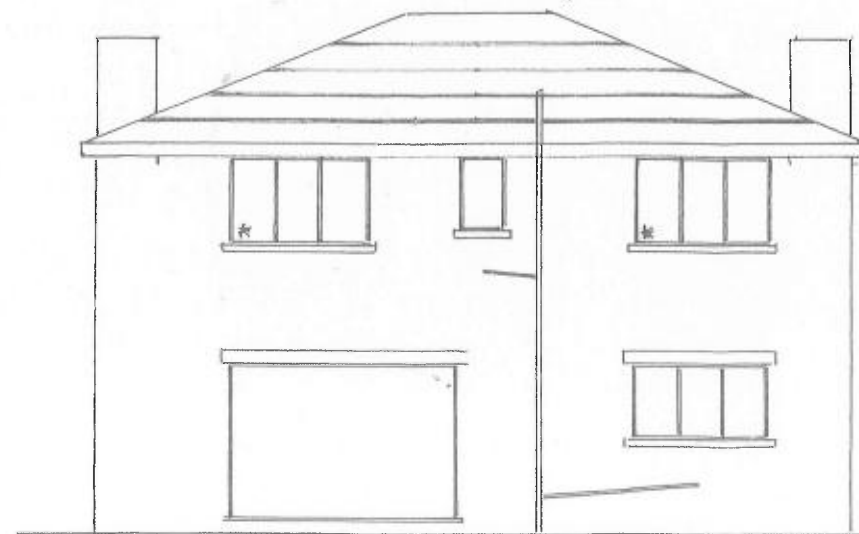

Prop Front Elev

Prop Right Elev

Prop Left Elev

Prop Rear Elev

CHORLEY COUNCIL	
DEVELOPMENT CONTROL	
REC'D	11 OCT 2022
FILE	
ACK'D	
ATTEN OF	
COPIES TO	

House Type :

Proposed Detached 2 Storey House
at Pewit Farm Moor Rd Anglezarke