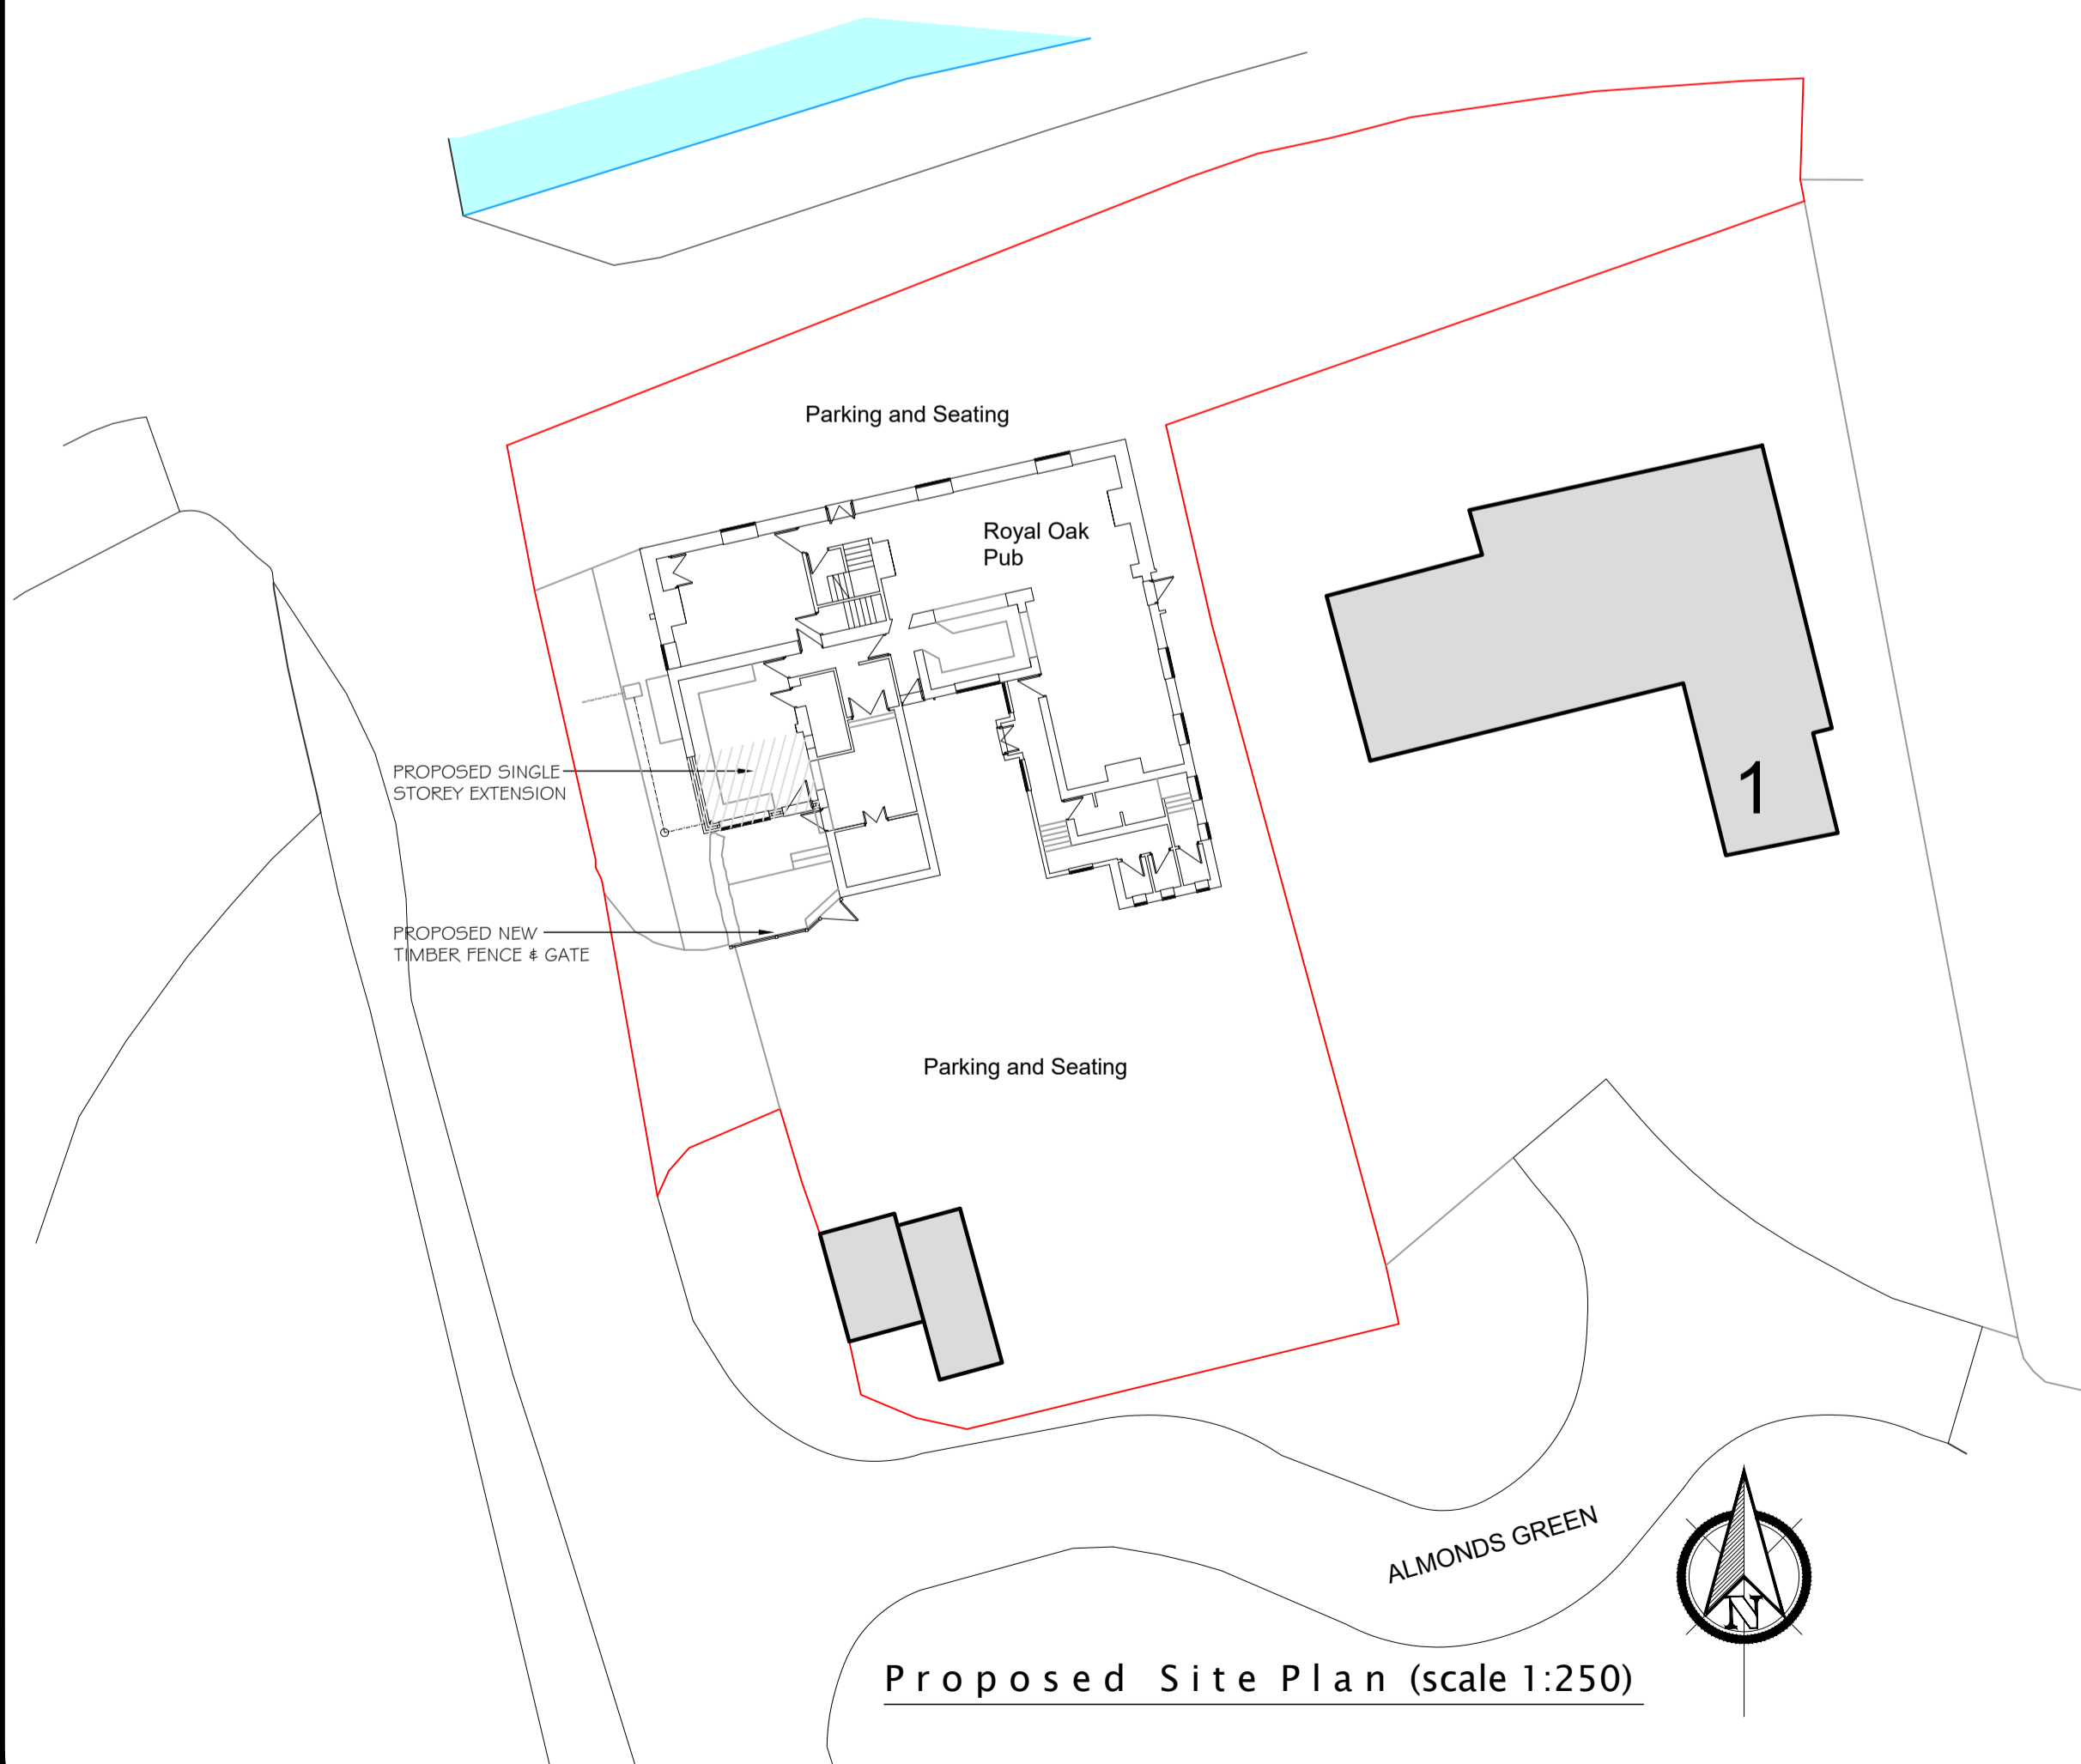

Existing Visuals (n.t.s)

Proposed Visuals (n.t.s)

Revision	Amendment	Date

Client

Project

Proposed Extensions and Alterations  
Royal Oak Inn  
Brookside  
Scopwick  
Lincolnshire

Dwg Title

Proposed Site Plans and Visuals