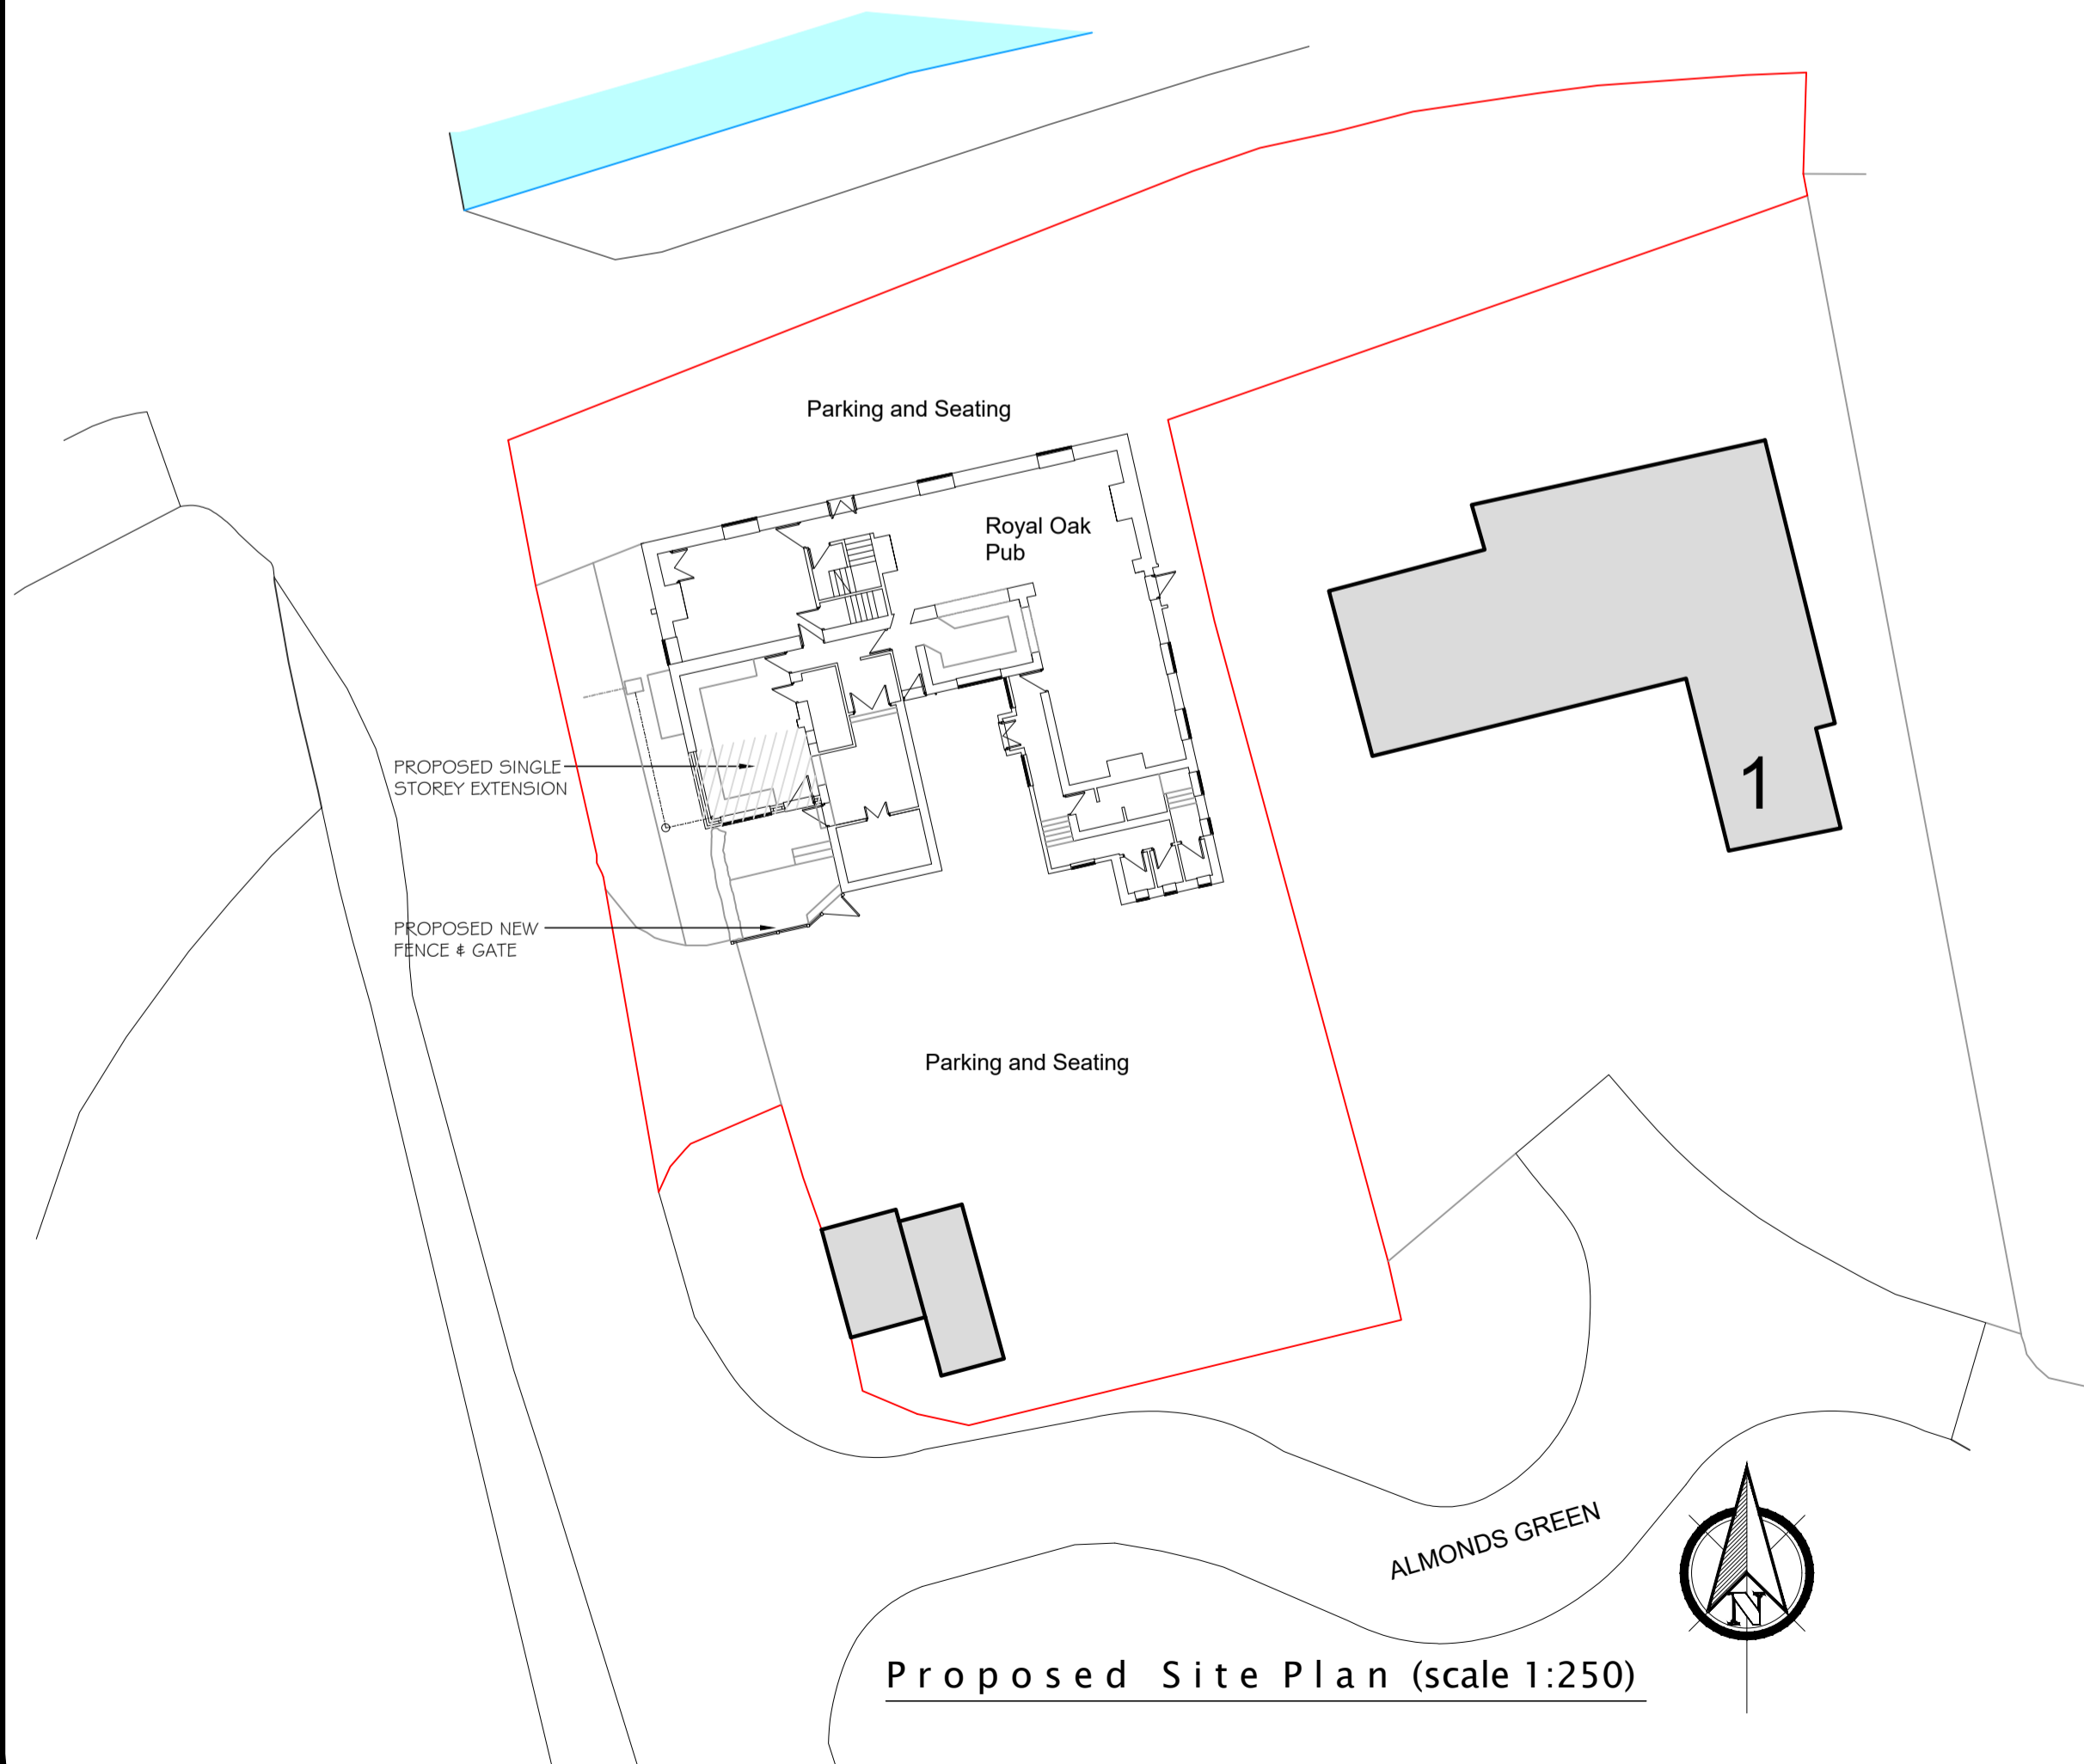

Existing Visuals (n.t.s)

Proposed Visuals (n.t.s)

Revision	Amendment	Date

Client

Project

Proposed Extensions and Alterations
Royal Oak Inn
Brookside
Scopwick
Lincolnshire

Dwg Title

Proposed Site Plans and Visuals