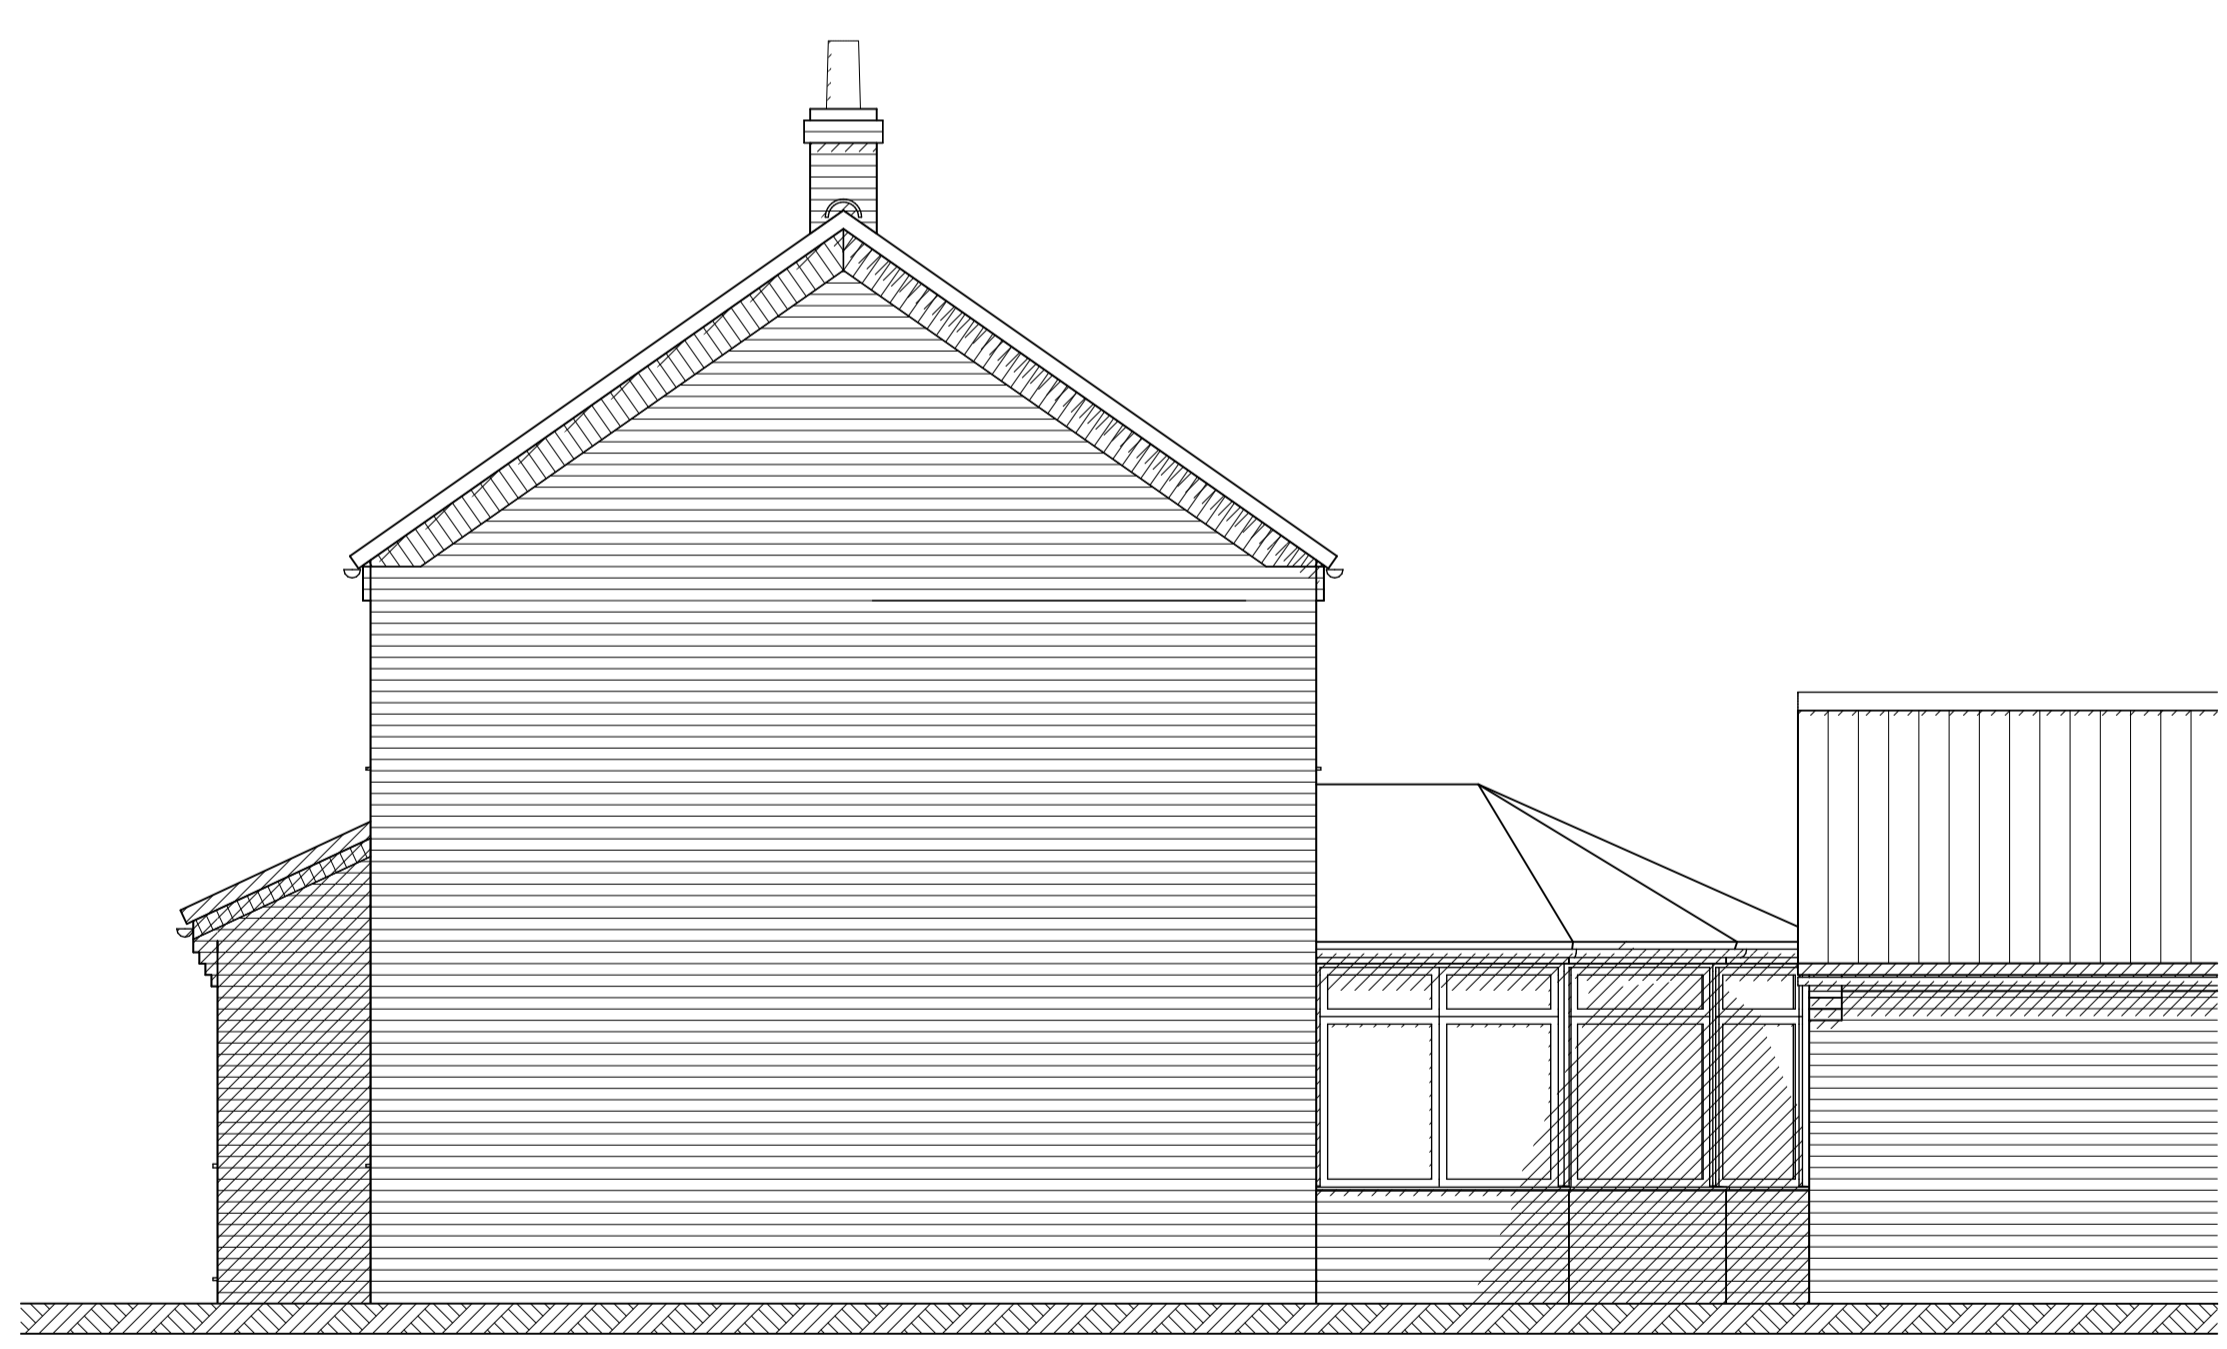

NOTES:

East elevation existing

South elevation existing

West elevation existing

North elevation existing

NO. DATE REVISION

**John Jenkins**

architectural designs limited

Company no. 6003278

CLIENT Mr + Mrs D. Markham

JOB Witzend Rectory road, Haddiscoe NR14 6PG  
Replace conservatory with garden room

TITLE Survey elevations

DATE 12.10.22 REV

DRAWING NO. **1563/02**

Scales: Elevations 1:50 @ A1