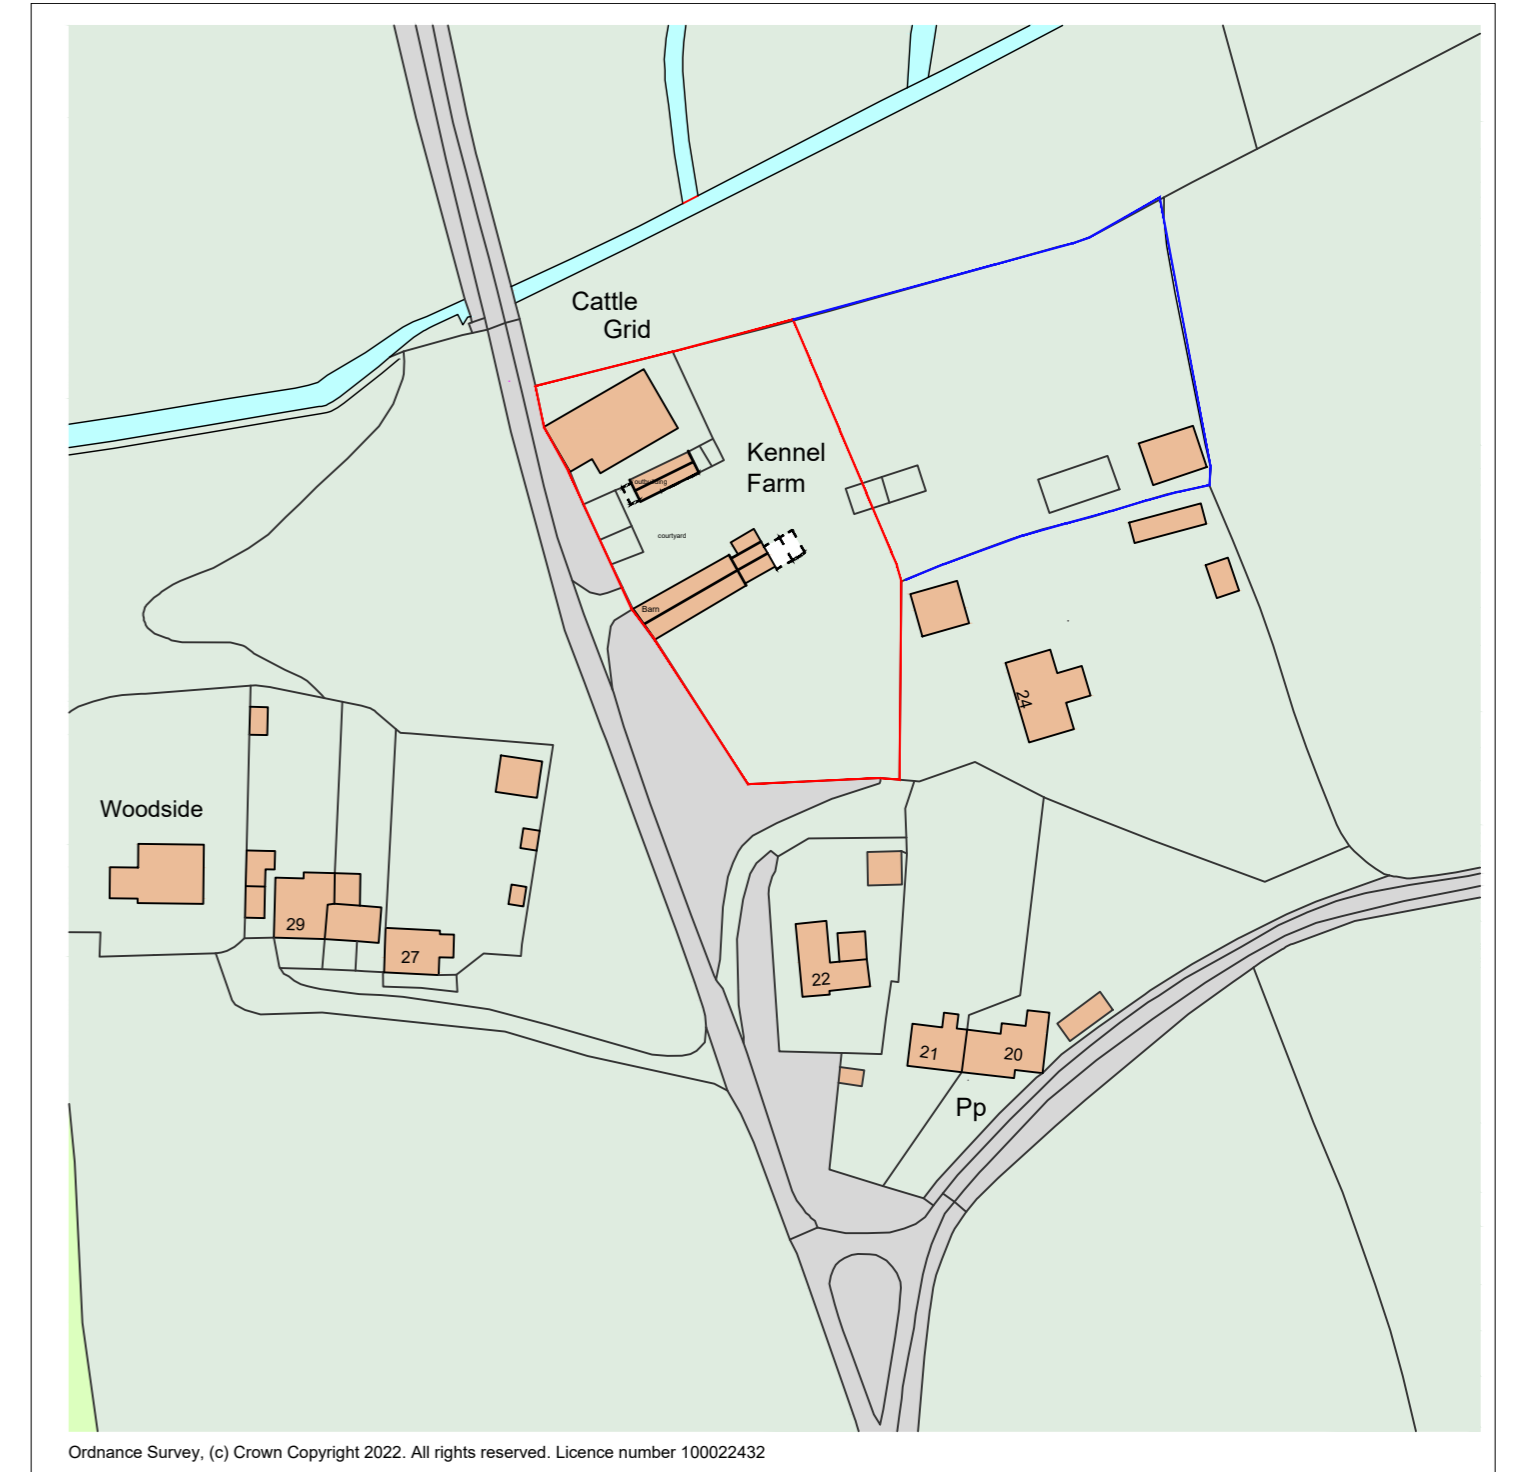

SITE PLAN 1 / 500

SITE LOCATION 1 / 1250

A October 2022 Revised red line

EXISTING SITE

Howe and Boosey
Architectural Services Ltd

28 Julian Road, Norwich, NR10 3QA
Email: office@howeboosey.co.uk
Website: howeboosey.co.uk
Company Number 13511000 Incorporated 14th July 2021

Project

Mr Simon Barclay
Kennel Farm
Hanworth

Scale	1:500 1:1250	@ A2
Job No.	0161 03	A
Drawn by:	H and B	Date: May 2022

This design is the copyright of Howe and Boosey Architectural Services Ltd and should not be altered, photographed, copied or reproduced without written consent. All dimensions are to be checked by the general contractor on site and any discrepancies clarified before the work proceeds.