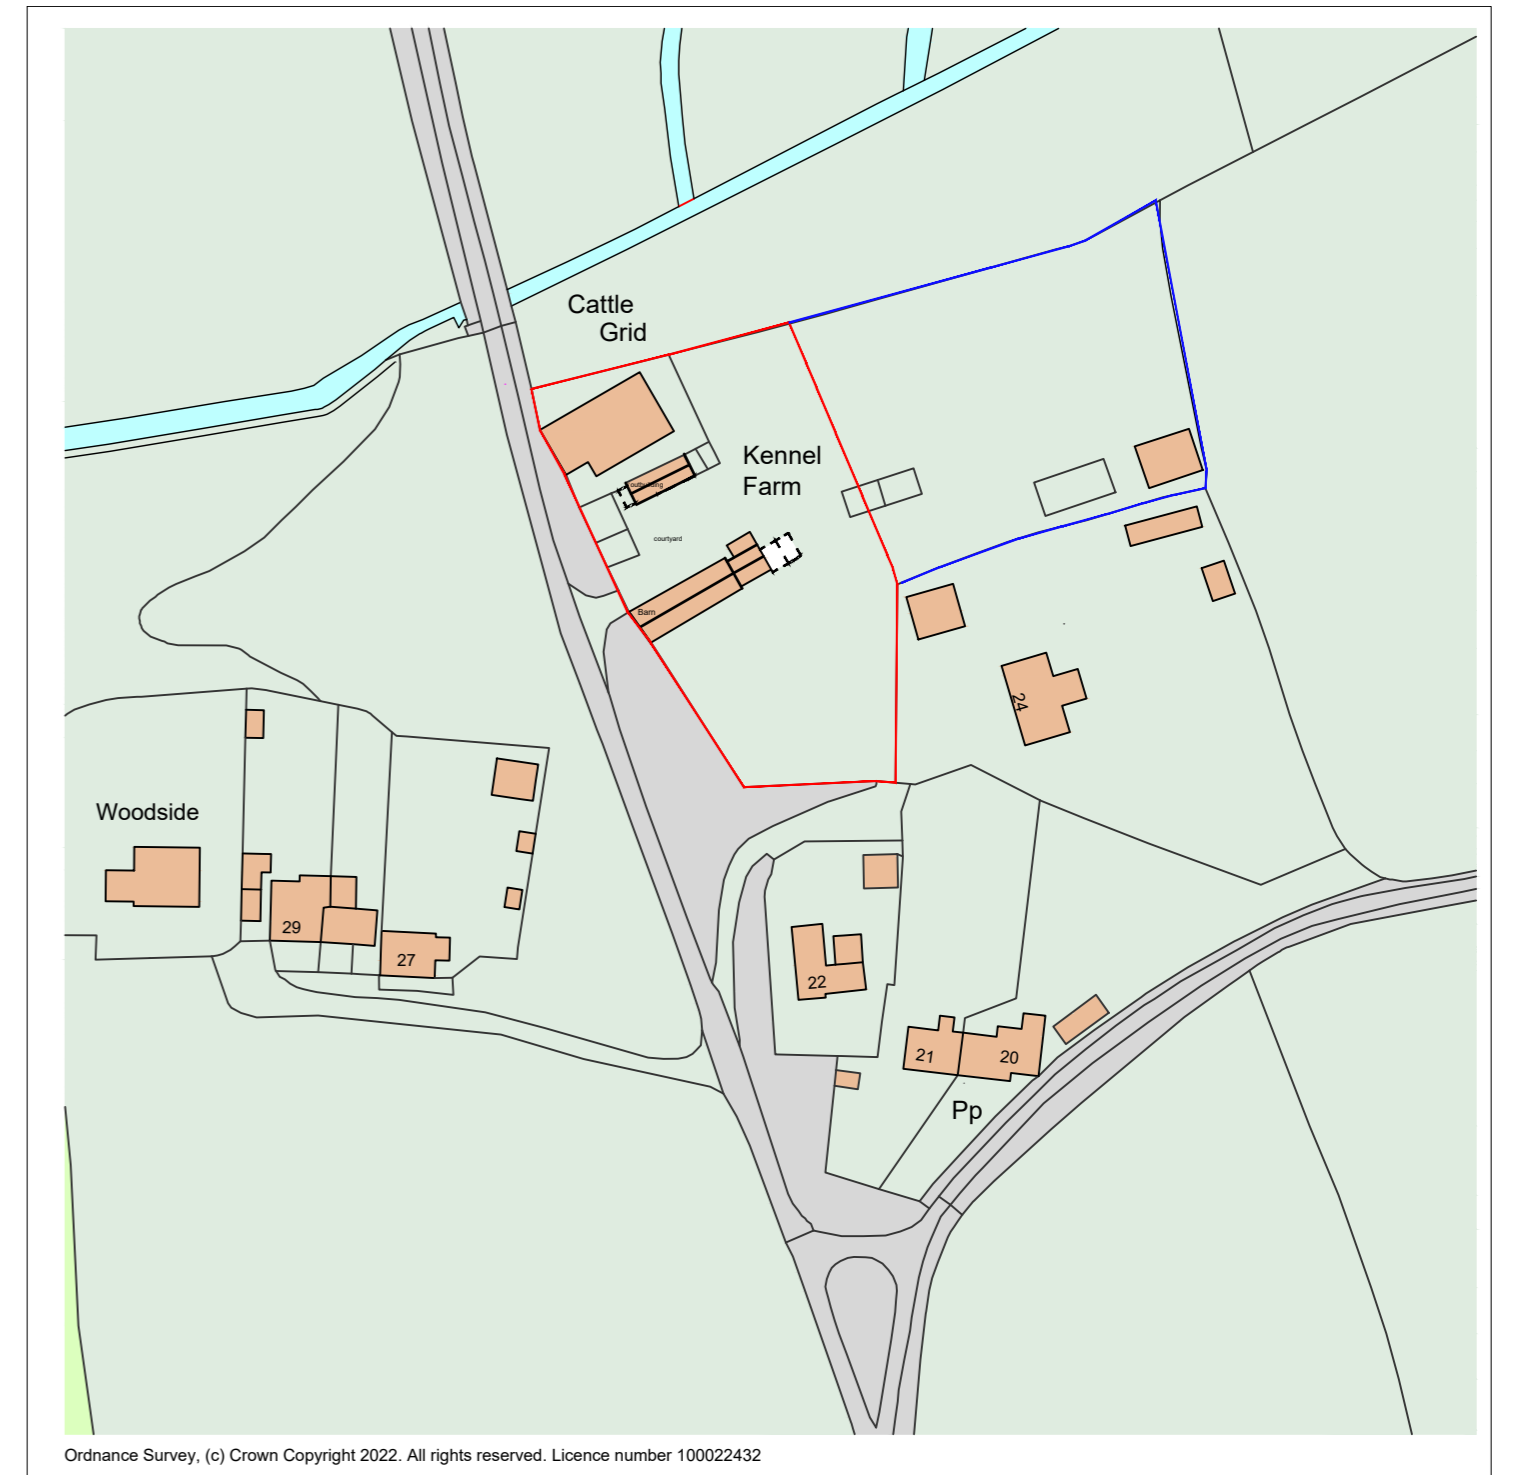

SITE PLAN 1 / 200

SITE LOCATION 1 / 1250

B Oct 2022 Revised
 A Sept 2022 Revised
SITE PROPOSED

	Howe and Boosey Architectural Services Ltd
--	--

28 Julian Road, Norwich, NR10 3QA
 Email: office@howeboosey.co.uk
 Website: howeboosey.co.uk
 Company Number 13511000 Incorporated 14th July 2021

Project
 Mr Simon Barclay
 Kennel Farm
 Hanworth
 Proposed Site Plan

Scale	1:200 1:1250	@ A2
Job No.	0161 06	B
Drawn by:	H and B	Date: May 2022

This design is the copyright of Howe and Boosey Architectural Services Ltd and should not be altered, photographed, copied or reproduced without written consent. All dimensions are to be checked by the general contractor on site and any discrepancies clarified before the work proceeds.