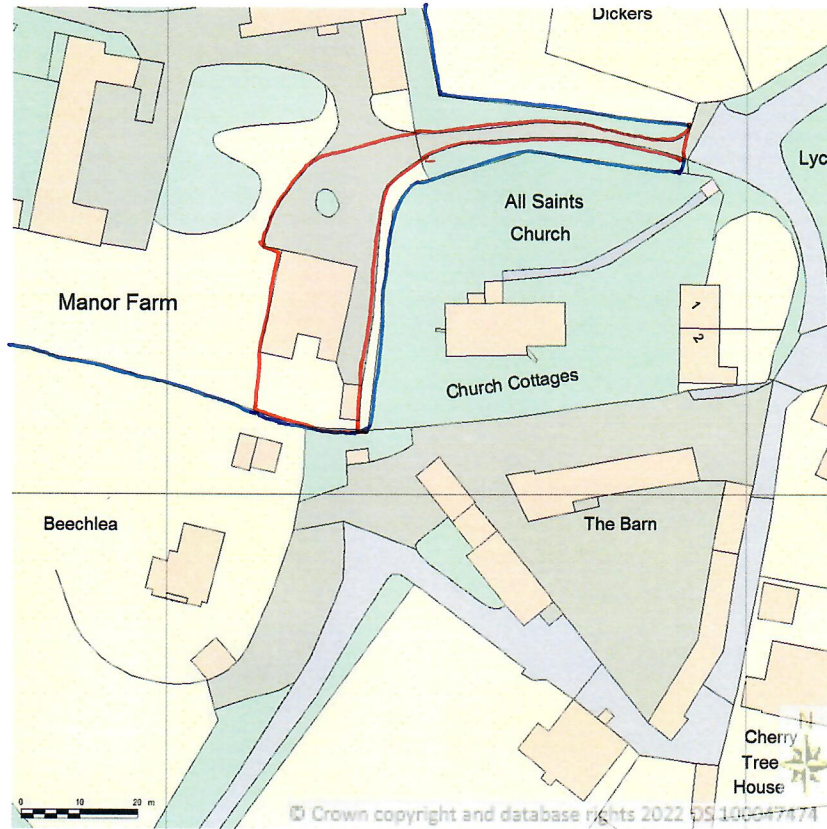

SITE LOCATION PLAN
AREA 2 HA

SCALE: 1:1250 on A4

CENTRE COORDINATES: 453844 , 155413

Supplied by Streetwise Maps Ltd
www.streetwise.net
Licence No: 100047474
10:53:36 06/10/2022