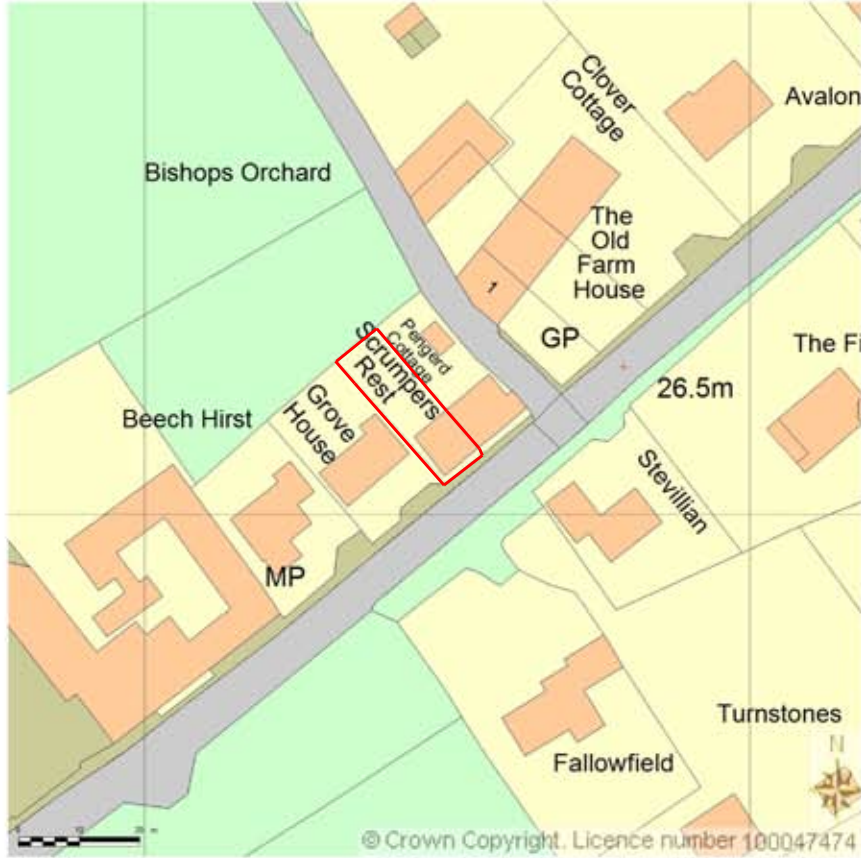

SITE LOCATION PLAN
AREA 2 HA
SCALE: 1:1250 on A4
CENTRE COORDINATES: 354548 , 138414

Supplied by Streetwise Maps Ltd
www.streetwise.net
Licence No: 100047474