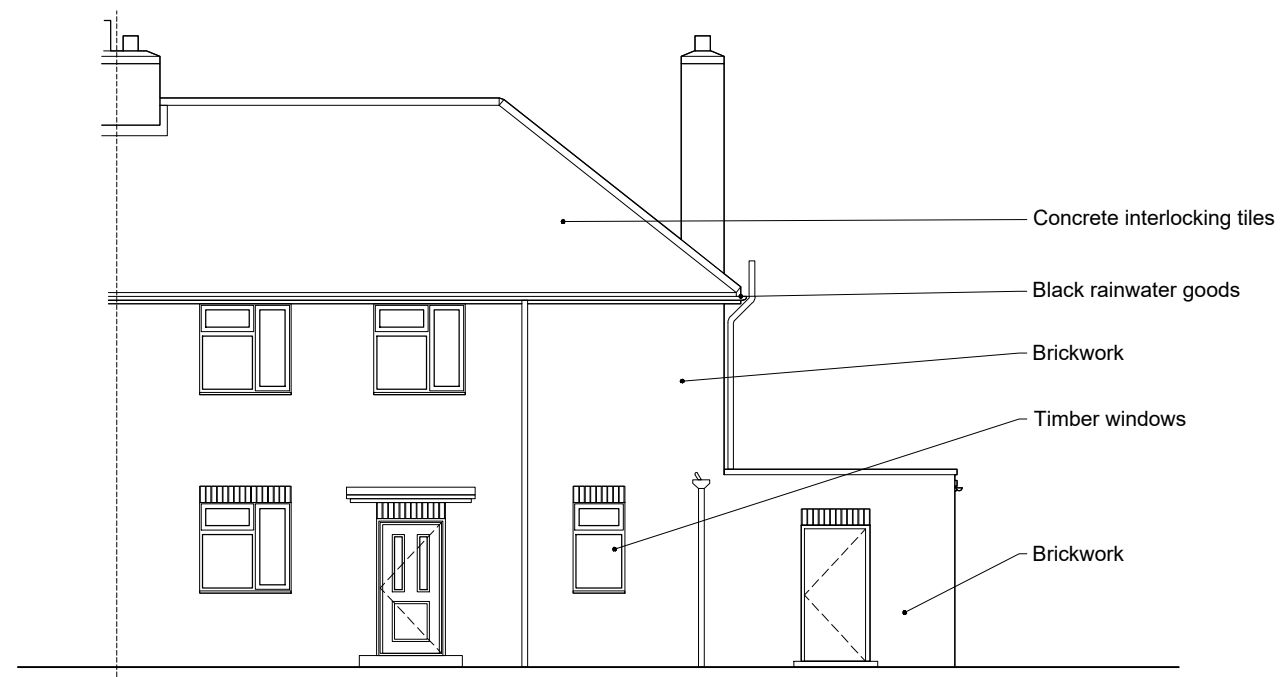

EXISTING NE ELEVATION

EXISTING SE ELEVATION

EXISTING SW ELEVATION

Mr & Mrs Rogers
 42 Maryland Avenue
 Swaffham Bulbeck
 Cambs
 CB25 0LT

drawing title:
Existing Elevations
 drawing no:
42MA - 20_P1

drawing scale:
1:100 @ A3
 unless otherwise indicated