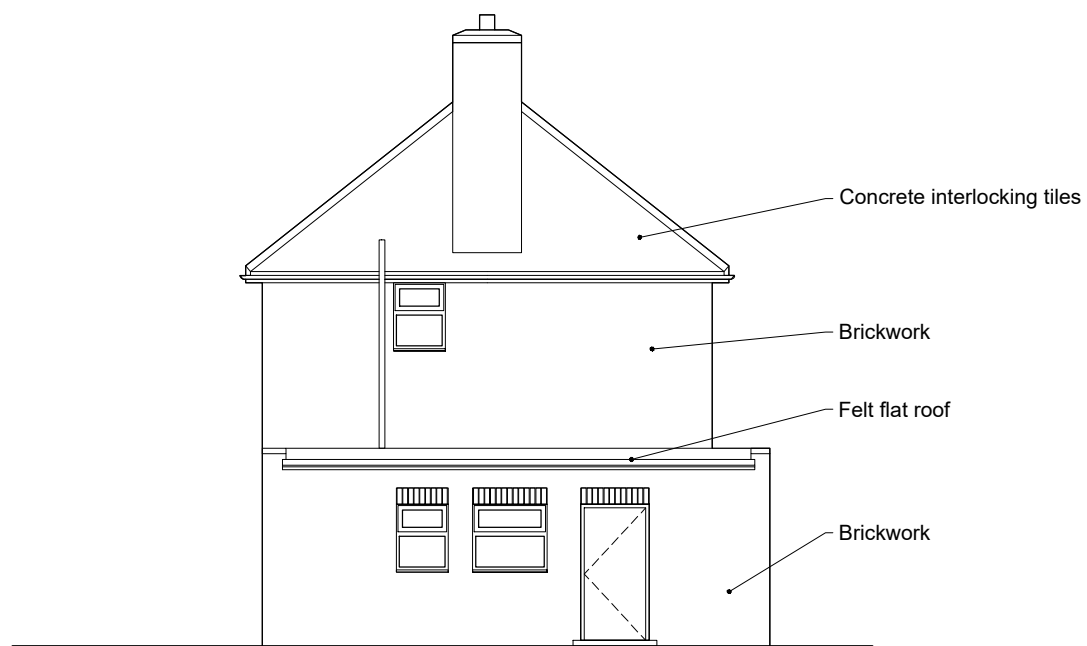

EXISTING NE ELEVATION

EXISTING SE ELEVATION

EXISTING SW ELEVATION

Mr & Mrs Rogers
 42 Maryland Avenue
 Swaffham Bulbeck
 Cambs
 CB25 0LT

drawing title:
Existing Elevations
 drawing no:
42MA - 20_P1

drawing scale:
1:100 @ A3
 unless otherwise indicated