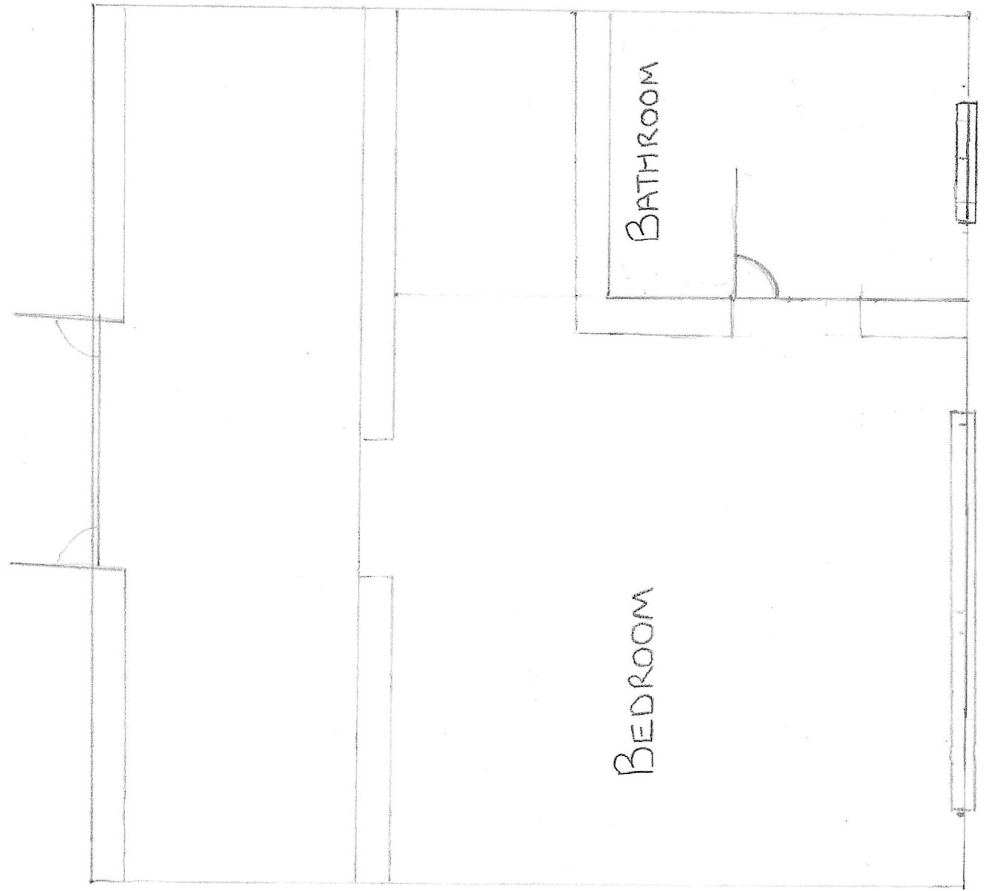

1:50

NEW FLOOR PLAN: BEDROOM AND BATHROOM

NEW NORTH REAR ELEVATION

1 1000mm x 2860mm

2 1000mm x 800mm

3 1000mm x 1400mm