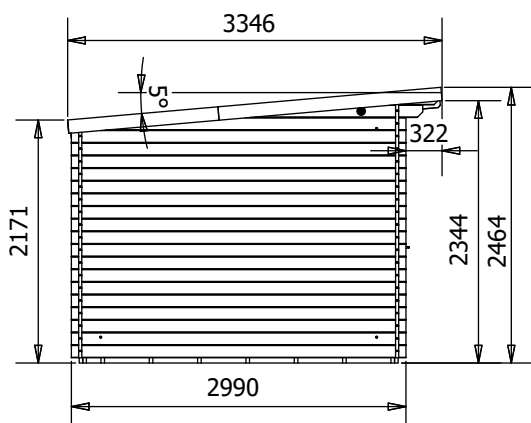

EvilAmy Log Cabin

W5.5m x D3.0m

Specification

- Overall External Dimensions: 5.52m x 3.35m (18' 1.25" x 10' 12")
- External Width: 5.48m (17' 11.75")
- External Depth: 2.99m (9' 9.75")
- Main Room Internal Width: 3.8m (12' 5.5")
- Side Room Internal Width: 1.45m (4' 9")
- Internal Depth: 2.8m (9' 2.25")
- Main Room Internal Area (m²): 10.64m²
- Store Room Internal Area (m²): 4.02m²
- Ridge Height: 2.46m (8' 0.75")
- Internal Eaves Height Front: 2.32m (7' 7.25")
- Internal Eaves Height Back: 2.07m (6' 9.5")
- Roof & Floor Thickness: 19mm
- Floor Bearers: Pressure Treated

- Door Height (Walkthrough Height): 1.82m (5' 11")
 - Door Width (Walkthrough Width): 1.11m (3' 7")
 - Door Locking System: Industry Leading 4 Point Lock - 2 Cams, Latch & Hook Bolt
 - Window Locking System: Multi Point with Mushroom Headed Espagnolettes
 - Window Opening Size: 0.43m x 1.37m (1' 5" x 4' 5")
 - Glazing Options: 24mm Double Glazing as Standard!
 - Ventilation: 2 Plastic Vents Included
 - Approx. Assembly Time: 2 Days*
- *This is an approximate time only, based on 2 people. Assembly time may vary depending on season/weather conditions, foundation type, ability of those constructing, etc