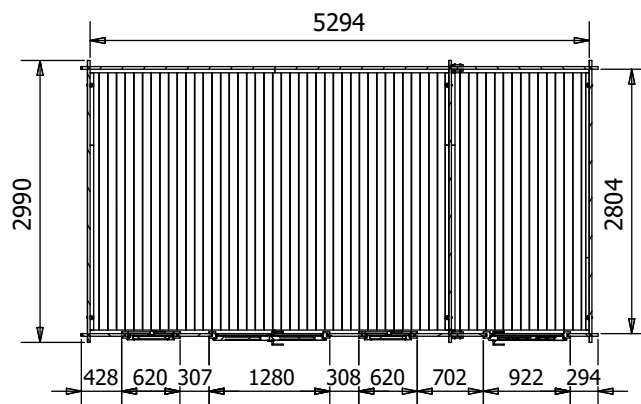

EvilAmy Log Cabin

W5.5m x D3.0m

Specification

- Overall External Dimensions: 5.52m x 3.35m (18' 1.25" x 10' 12")
- External Width: 5.48m (17' 11.75")
- External Depth: 2.99m (9' 9.75")
- Main Room Internal Width: 3.8m (12' 5.5")
- Side Room Internal Width: 1.45m (4' 9")
- Internal Depth: 2.8m (9' 2.25")
- Main Room Internal Area (m²): 10.64m²
- Store Room Internal Area (m²): 4.02m²
- Ridge Height: 2.46m (8' 0.75")
- Internal Eaves Height Front: 2.32m (7' 7.25")
- Internal Eaves Height Back: 2.07m (6' 9.5")
- Roof & Floor Thickness: 19mm
- Floor Bearers: Pressure Treated

- Door Height (Walkthrough Height): 1.82m (5' 11")
 - Door Width (Walkthrough Width): 1.11m (3' 7")
 - Door Locking System: Industry Leading 4 Point Lock - 2 Cams, Latch & Hook Bolt
 - Window Locking System: Multi Point with Mushroom Headed Espagnolettes
 - Window Opening Size: 0.43m x 1.37m (1' 5" x 4' 5")
 - Glazing Options: 24mm Double Glazing as Standard!
 - Ventilation: 2 Plastic Vents Included
 - Approx. Assembly Time: 2 Days*
- *This is an approximate time only, based on 2 people. Assembly time may vary depending on season/weather conditions, foundation type, ability of those constructing, etc