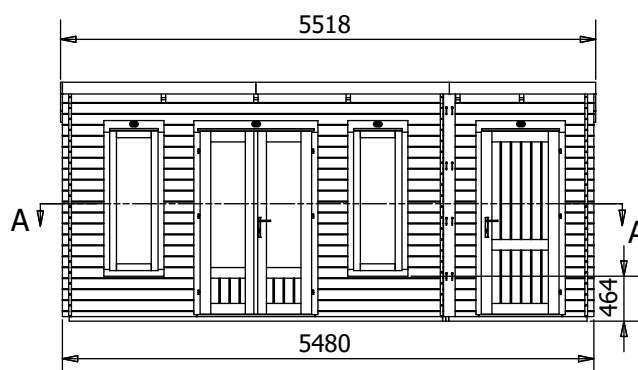

EvilAmy Log Cabin

W5.5m x D3.0m

Specification

- Overall External Dimensions: 5.52m x 3.35m (18' 1.25" x 10' 12")
- External Width: 5.48m (17' 11.75")
- External Depth: 2.99m (9' 9.75")
- Main Room Internal Width: 3.8m (12' 5.5")
- Side Room Internal Width: 1.45m (4' 9")
- Internal Depth: 2.8m (9' 2.25")
- Main Room Internal Area (m²): 10.64m²
- Store Room Internal Area (m²): 4.02m²
- Ridge Height: 2.46m (8' 0.75")
- Internal Eaves Height Front: 2.32m (7' 7.25")
- Internal Eaves Height Back: 2.07m (6' 9.5")
- Roof & Floor Thickness: 19mm
- Floor Bearers: Pressure Treated

- Door Height (Walkthrough Height): 1.82m (5' 11")
 - Door Width (Walkthrough Width): 1.11m (3' 7")
 - Door Locking System: Industry Leading 4 Point Lock - 2 Cams, Latch & Hook Bolt
 - Window Locking System: Multi Point with Mushroom Headed Espagnolettes
 - Window Opening Size: 0.43m x 1.37m (1' 5" x 4' 5")
 - Glazing Options: 24mm Double Glazing as Standard!
 - Ventilation: 2 Plastic Vents Included
 - Approx. Assembly Time: 2 Days*
- *This is an approximate time only, based on 2 people. Assembly time may vary depending on season/weather conditions, foundation type, ability of those constructing, etc