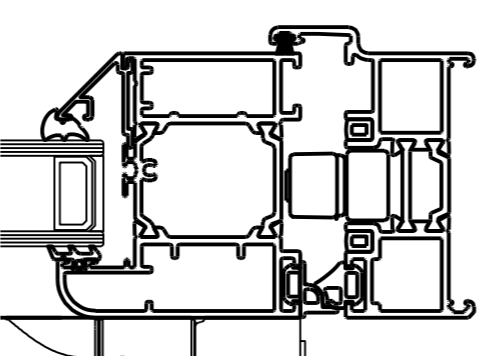

0m 40mm
1:2 Scale Bar

Aluminium Window Vertical Section
1:2 scale

0m 40mm
1:2 Scale Bar

0m 40mm
1:2 Scale Bar

0m 40mm
1:2 Scale Bar

No dimension to be scaled from this drawing, all dimensions to be checked on site
All external finish doors and windows to be aluminium double glazed.
Frames to have projecting cills and sealed fully around perimeter inside and out.
Windows to be fitted with double glazed units to BS EN 1279 to manufacturers specification.

Revisions
P1 - PLANNING ISSUE - SEPT. 22

Client	MR. & MRS. R. TROLLOPE
Project	FIELD HOUSE, THE STREET, NORTON SUFFOLK, IP31 3NA
Drawing	PROPOSED BIFOLDING DOOR & WINDOW ELEVATIONS & SECTIONS
Scale	1:21:10 @ A1 PLANNING
Date	SEPT. 22
Date revised	-
Job Number	4550
Drawing number	03
Revision	P1

BROWN & SCARLETT
ARCHITECTS