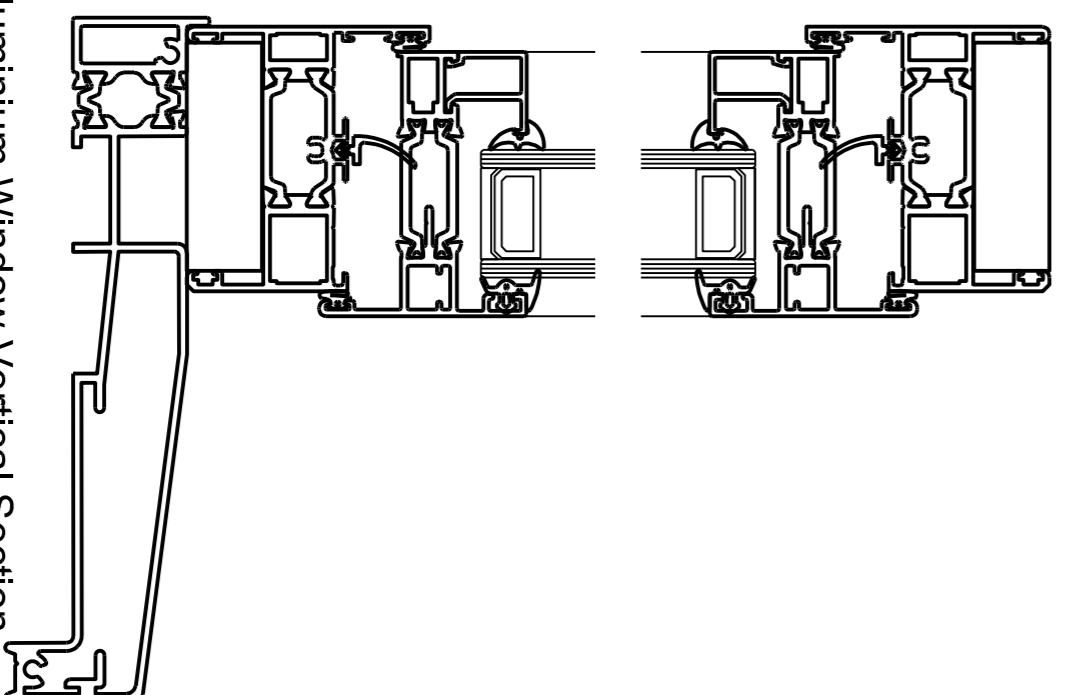

Aluminium Window Vertical Section
1:2 scale

0m 40mm
1:2 Scale Bar