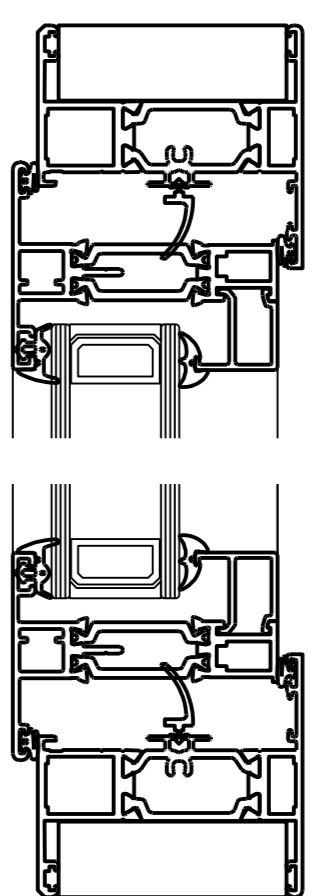

0m 40mm
1:2 Scale Bar