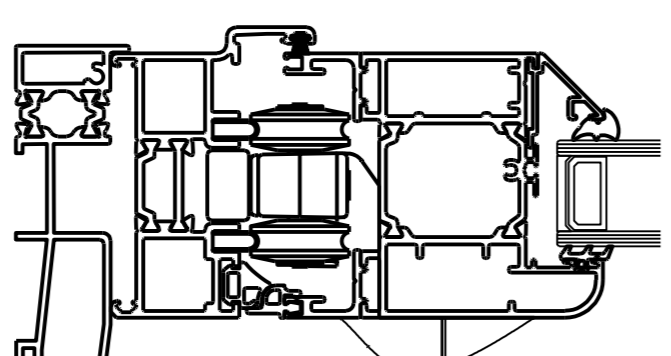

Aluminium Bi-Fold Vertical Section
1:2 scale

0m 40mm
1:2 Scale Bar

No dimension to be scaled from this drawing, all dimensions to be checked on site
All external finish doors and windows to be aluminium double glazed.
Frames to have projecting cills and sealed fully around perimeter inside and out.
Windows to be fitted with double glazed units to BS EN 1279 to manufacturers specification.

Revisions
P1 - PLANNING ISSUE - SEPT. 22

Client	MR. & MRS. R. TROLLOPE
Project	FIELD HOUSE, THE STREET, NORTON SUFFOLK, IP31 3NA
Drawing	PROPOSED BIFOLDING DOOR & WINDOW ELEVATIONS & SECTIONS
Scale	1:21:10 @ A1 PLANNING
Date	SEPT. 22
Date revised	-
Job Number	4550
Drawing number	03
Revision	P1

BROWN & SCARLETT
ARCHITECTS