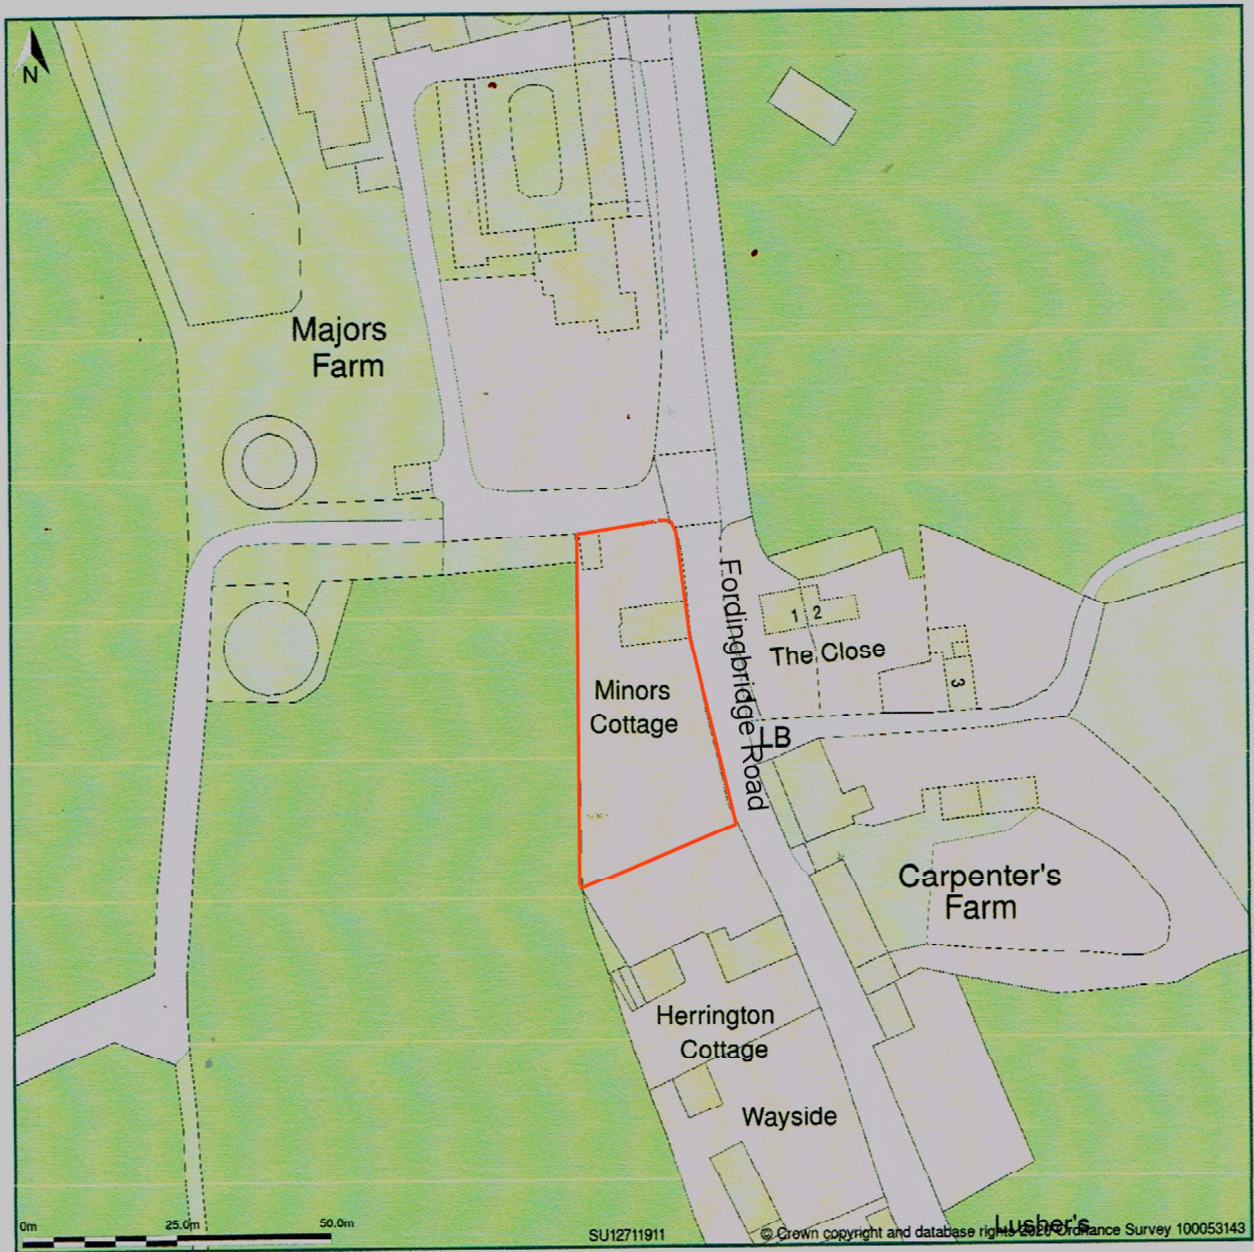

Minors Cottage, Fordingbridge Road, Whitsbury, Hampshire, SP6 3QB

Site Plan shows area bounded by: 412612.5, 119011.72 412812.5, 119211.72 (at a scale of 1:1250), OSGridRef: SU12711911. The representation of a road, track or path is no evidence of a right of way. The representation of features as lines is no evidence of a property boundary.

Produced on 20th Dec 2020 from the Ordnance Survey National Geographic Database and incorporating surveyed revision available at this date. Reproduction in whole or part is prohibited without the prior permission of Ordnance Survey. © Crown copyright 2020. Supplied by [www.buyaplan.co.uk](http://www.buyaplan.co.uk) a licensed Ordnance Survey partner (100053143). Unique plan reference: #00585271-171085