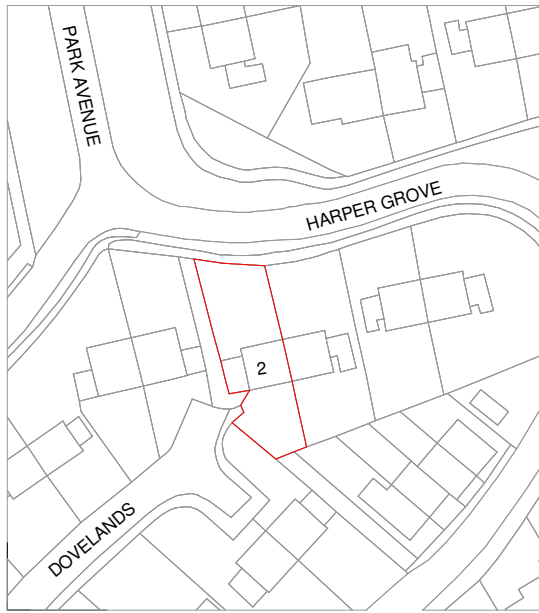

Plot boundary

© Crown copyright and database rights 2020 OS 100042766

Location map

1 : 1250

EXTENSION PLANS

Extension Plans. Ealing Cross, 85 Uxbridge Rd, London W5 5BW

2 Harper Grove
Sutton-in-Craven Keighley
BD20 7JN

PROJECT ADDRESS:

LOCATION MAP

DRAWING TITLE:

Vicky Foulston

CLIENT:

Date: 05.09.2022

Scale (@ A4)
1:1250

Rev. Date