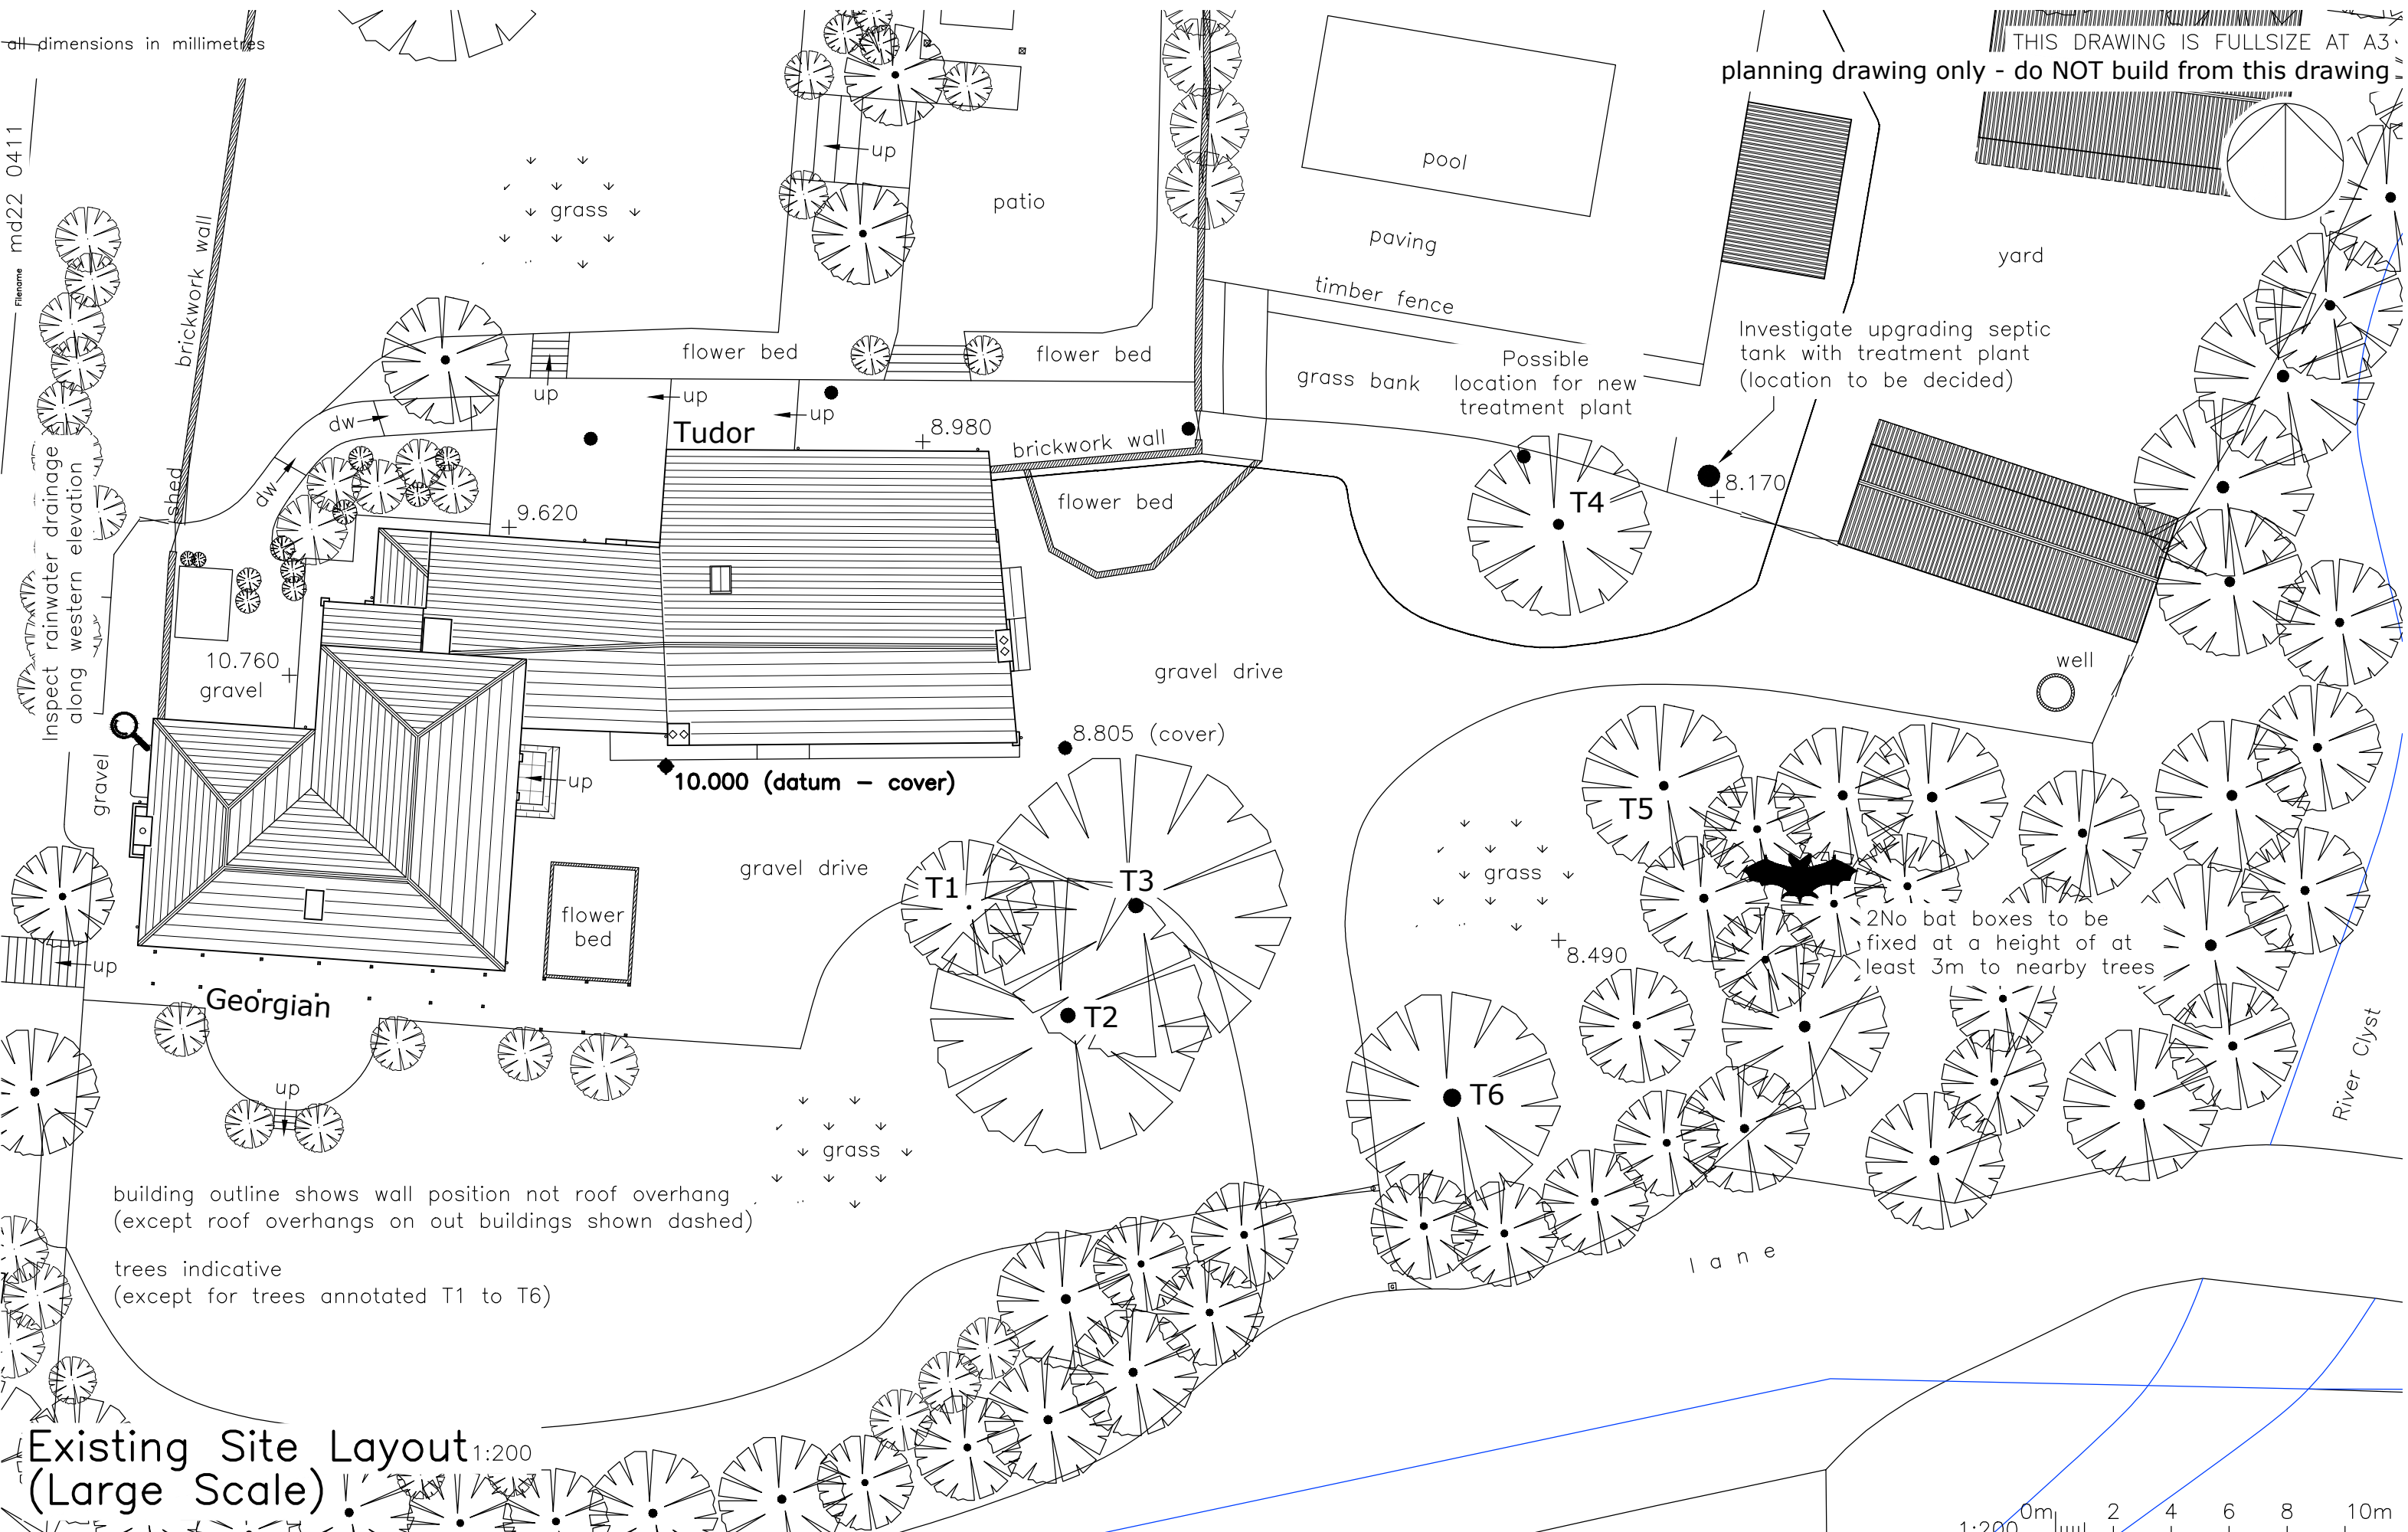

all dimensions in millimetres

Filename md22 0411

THIS DRAWING IS FULLSIZE AT A3

planning drawing only - do NOT build from this drawing

Existing Site Layout (Large Scale)

1:200

Andy Paton MCIAT
 AJ Design
 16 Treburley Close, Treburley, LAUNCESTON
 tel: 01579 370567
 email: andy.ajdesign@btinternet.com

Project
 Refurbishment Works at The Old Rectory
 Clyst St Lawrence, CULLOMPTON, EX15 2NW
 for Drs Dixon

Dwg title
 Proposed Works
 External Works

o/s licence no. 100053745
 This drawing is copyright

dwg no MD22 0411 - 25			
scale 1:200	date 25/08/22	drawn AJPaton	chkd. AJP