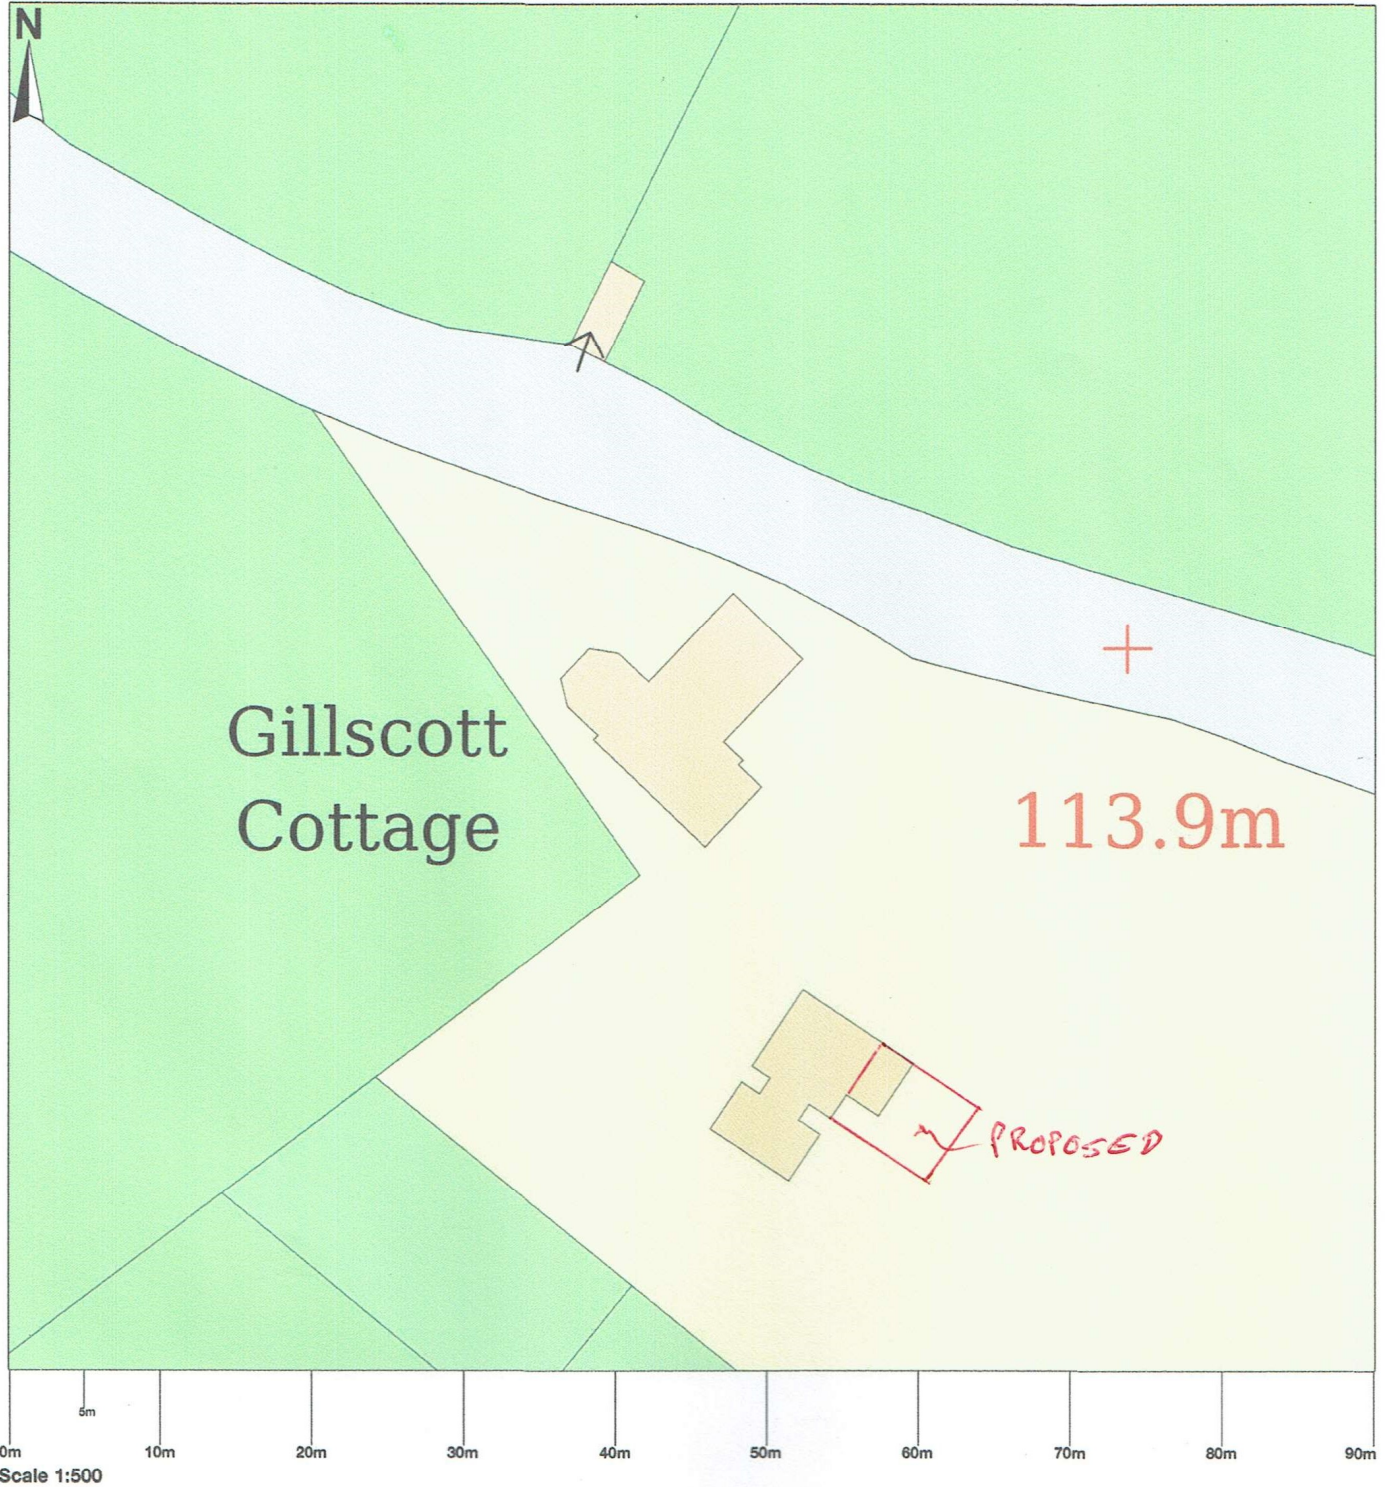

Gillscott Cottage, Coldridge, Crediton, EX17 6BE

Map area bounded by: 271288,106034 271378,106124. Produced on 24 August 2022 from the OS National Geographic Database. Reproduction in whole or part is prohibited without the prior permission of Ordnance Survey. © Crown copyright 2022. Supplied by UKPlanningMaps.com a licensed OS partner (100054135). Unique plan reference: b90c/uk/841950/1137684

BLOCK PLAN GS10