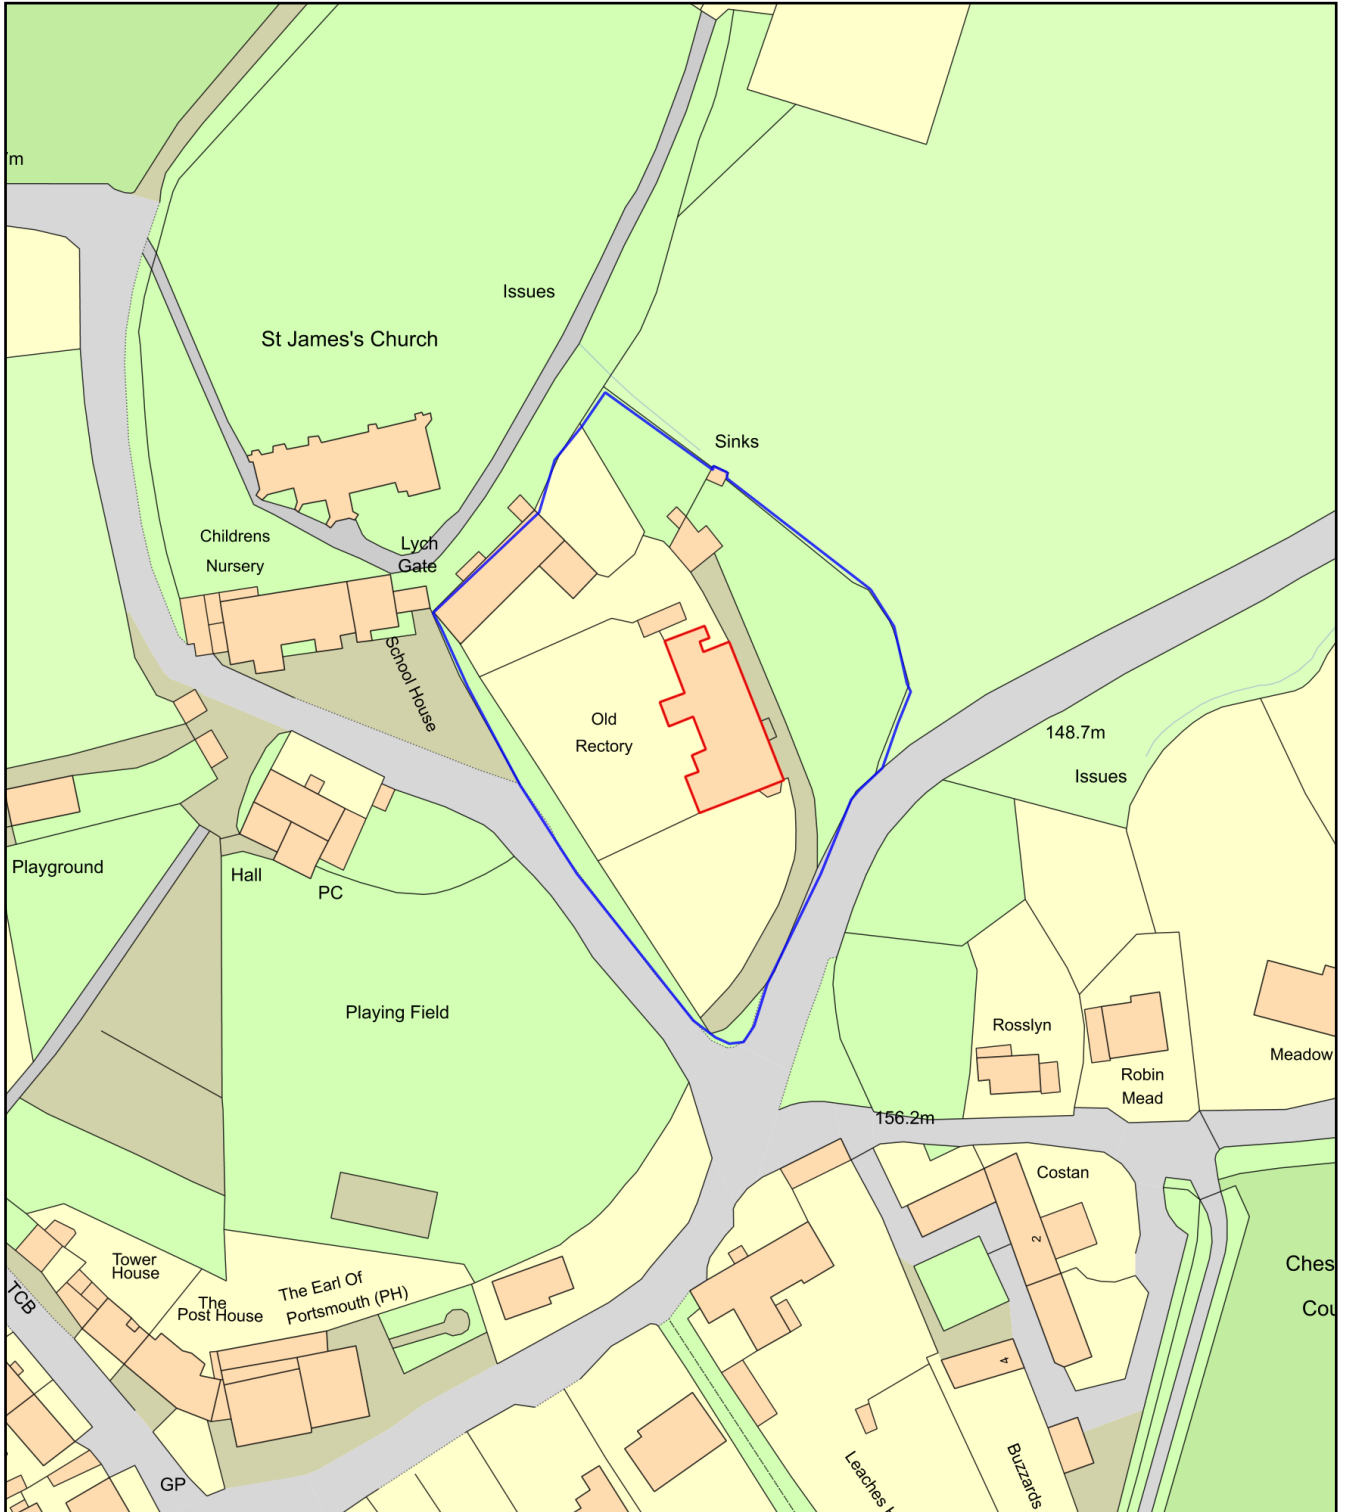

The Old Hall, Chawleigh, Devon, EX18 7HH

Plan Produced for: Mid Devon District Council

Date Produced: 21 Sep 2022

Plan Reference Number: TQRQM22264122825621

Scale: 1:1250 @ A4