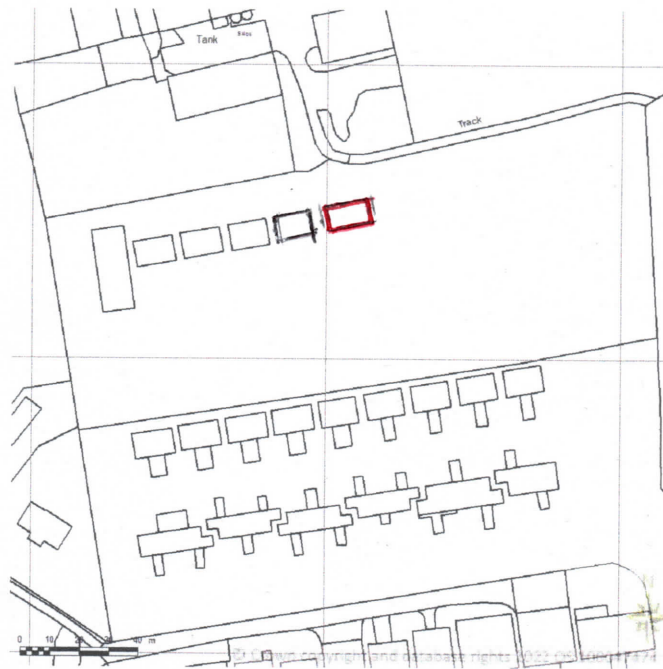

SITE LOCATION PLAN
AREA 5 HA
SCALE: 1:2500 on A4
CENTRE COORDINATES: 434805 , 532707

Supplied by Streetwise Maps Ltd
www.streetwise.net
Licence No: 100047474
20:39:42 19/10/2022